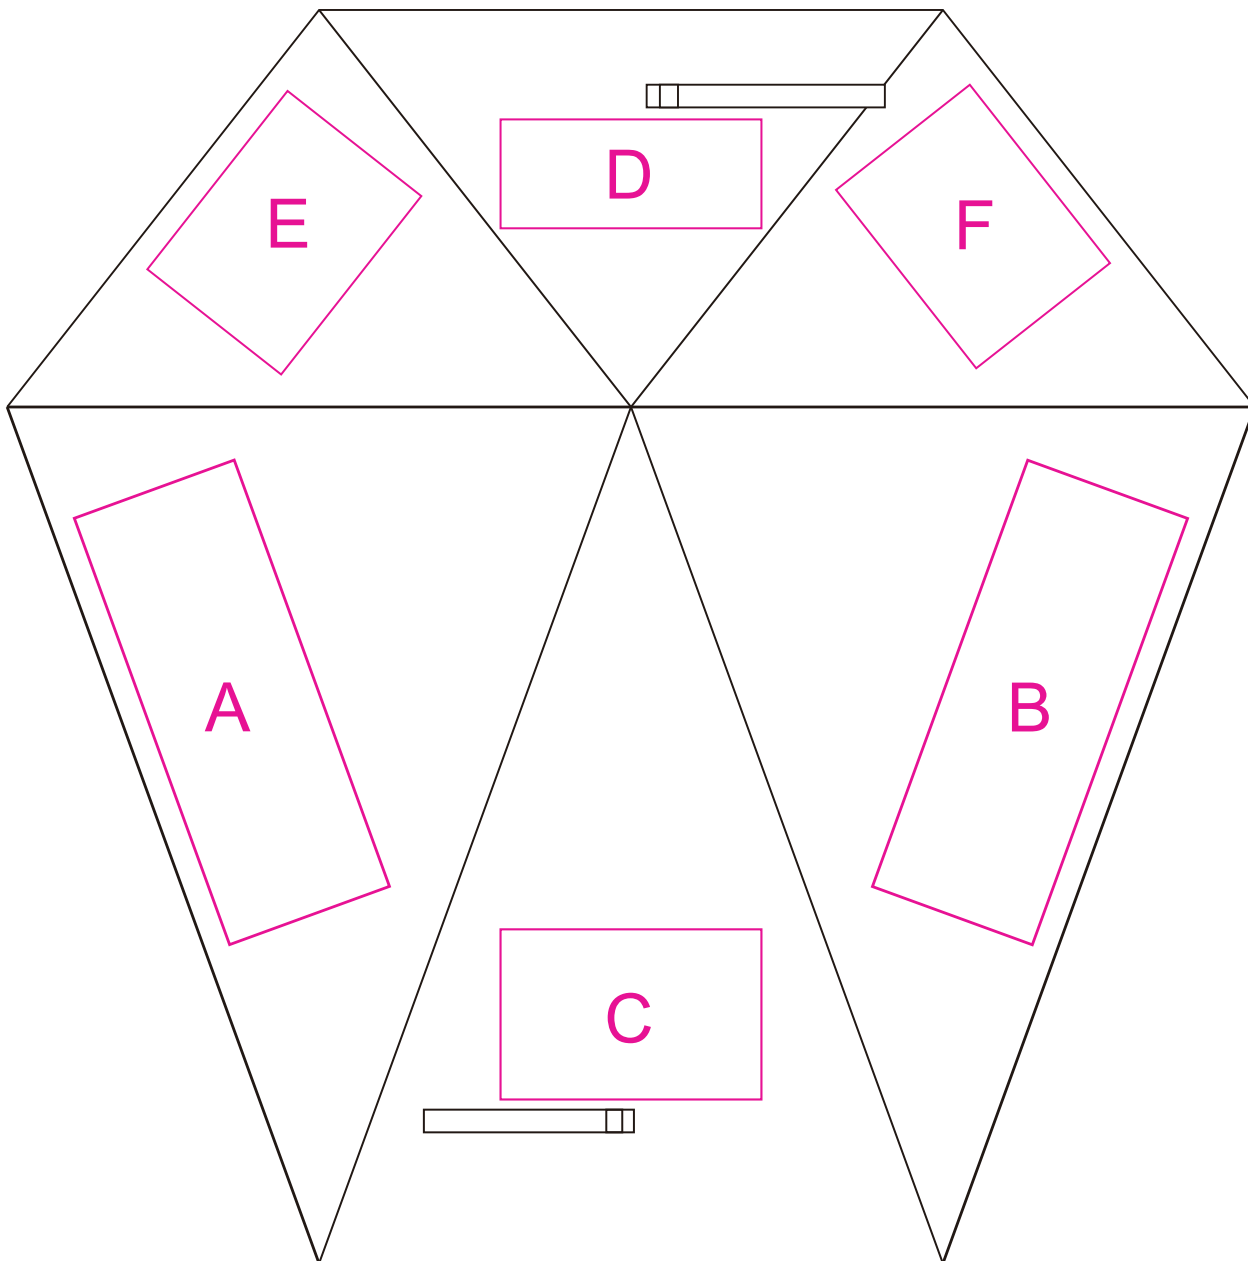

Product: PCH904
Product Size: L:113x99cm, Stretcher: L 85cm, arc L:113cm
Decoration Options: Screen Print

A/B: Print size: 400mm(w) x 150mm(h)
C: Print size: 230mm(w) x 150mm(h)
D: Print size: 230mm(w) x 96mm(h)
E/F: Print size: 200mm(w) x 150mm(h)
Shown at 15% actual size