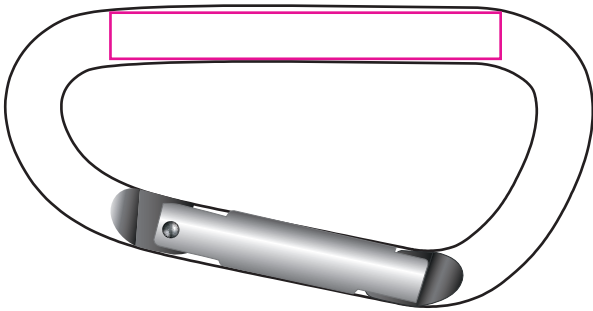

Product: B006
Product Size: 4cm(W) x 7.8cm(H)
Decoration Options: Unprinted, Engraving

Side 1

Side 2

Print Size: 51.6mm(W) x 6.1mm(H)
Shown At 100% Actual Size