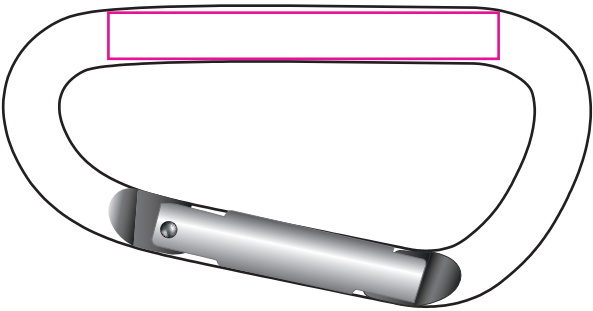

Product: B006
Product Size: 4cm(W) x 7.8cm(H)
Decoration Options: Unprinted, Engraving

Side 1

Side 2

Print Size: 51.6mm(W) x 6.1mm(H)
Shown At 100% Actual Size