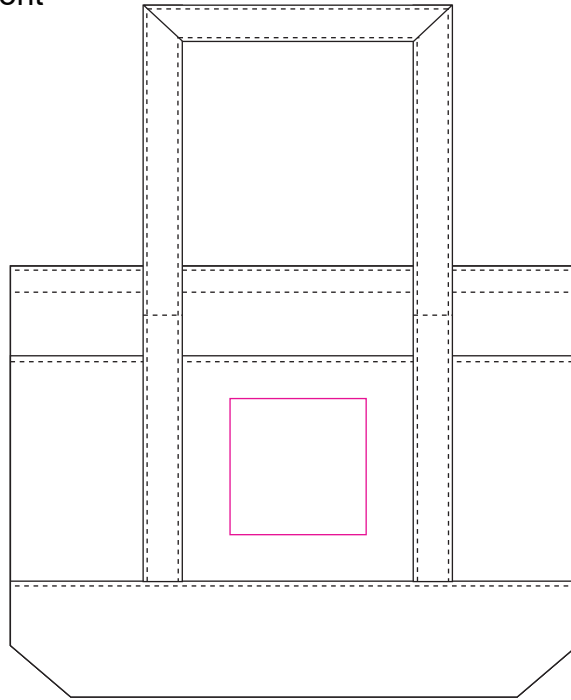

Product: PCBC121
Product Size: 500mm(W) x 380mm(H) x 100mm(D)
Decoration Options: Screen Print

Front

Bottom

Print size: 120mm(W) x 120mm(H)
Shown at 15% actual size