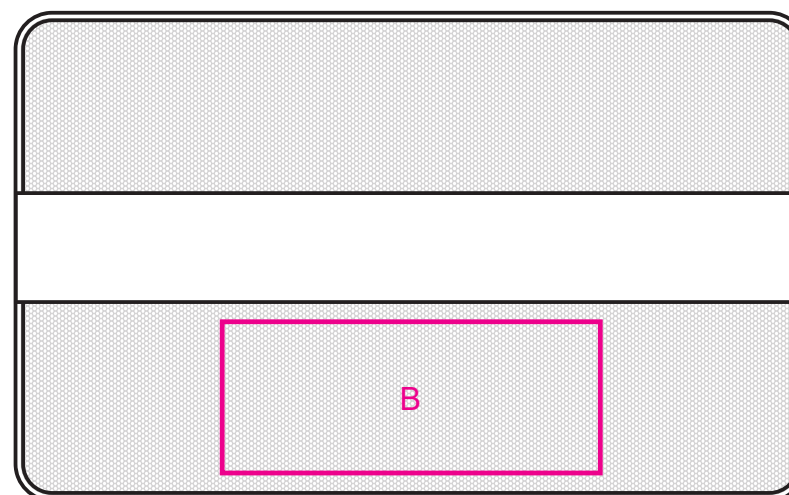

Product: PCBC200
Product Size: 21*13*14cm
Decoration Options: Screen Print

Top View

Shown at 50% actual size
A Print size:100mm(W) x 50mm(H)
B Print size:100mm(W) x 40mm(H)