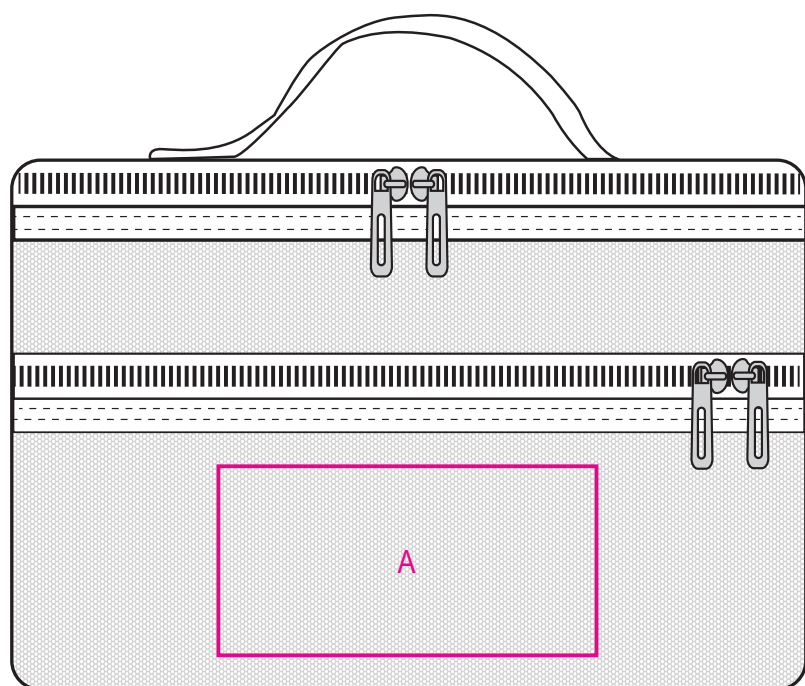

Product: PCBC200
Product Size: 21*13*14cm
Decoration Options: Screen Print

Top View

Shown at 50% actual size
A Print size:100mm(W) x 50mm(H)
B Print size:100mm(W) x 40mm(H)