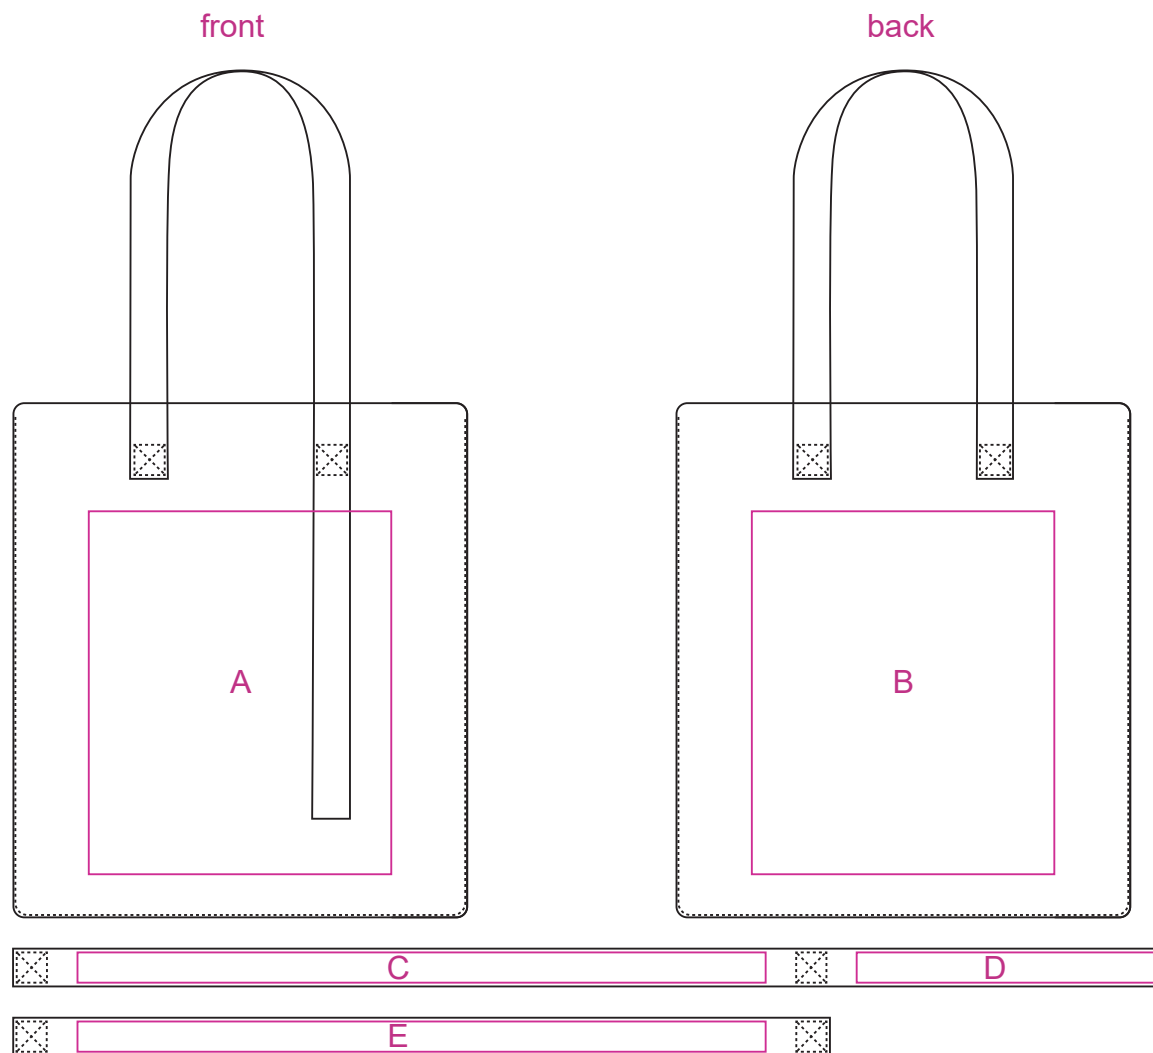

Product: PCBC623
Product Size: 300mm(w)x 340mm(h)x100mm(d), Handle: 220mm
Decoration Options: Screen print

A:Print size:200mm(W) x 240mm(H)

B:Print size:200mm(W) x 240mm(H)

C:Print size:455mm(W) x 20mm(H)

D:Print size:205mm(W) x 20mm(H)

E:Print size:455mm(W) x 20mm(H)

Shown at 20% actual size