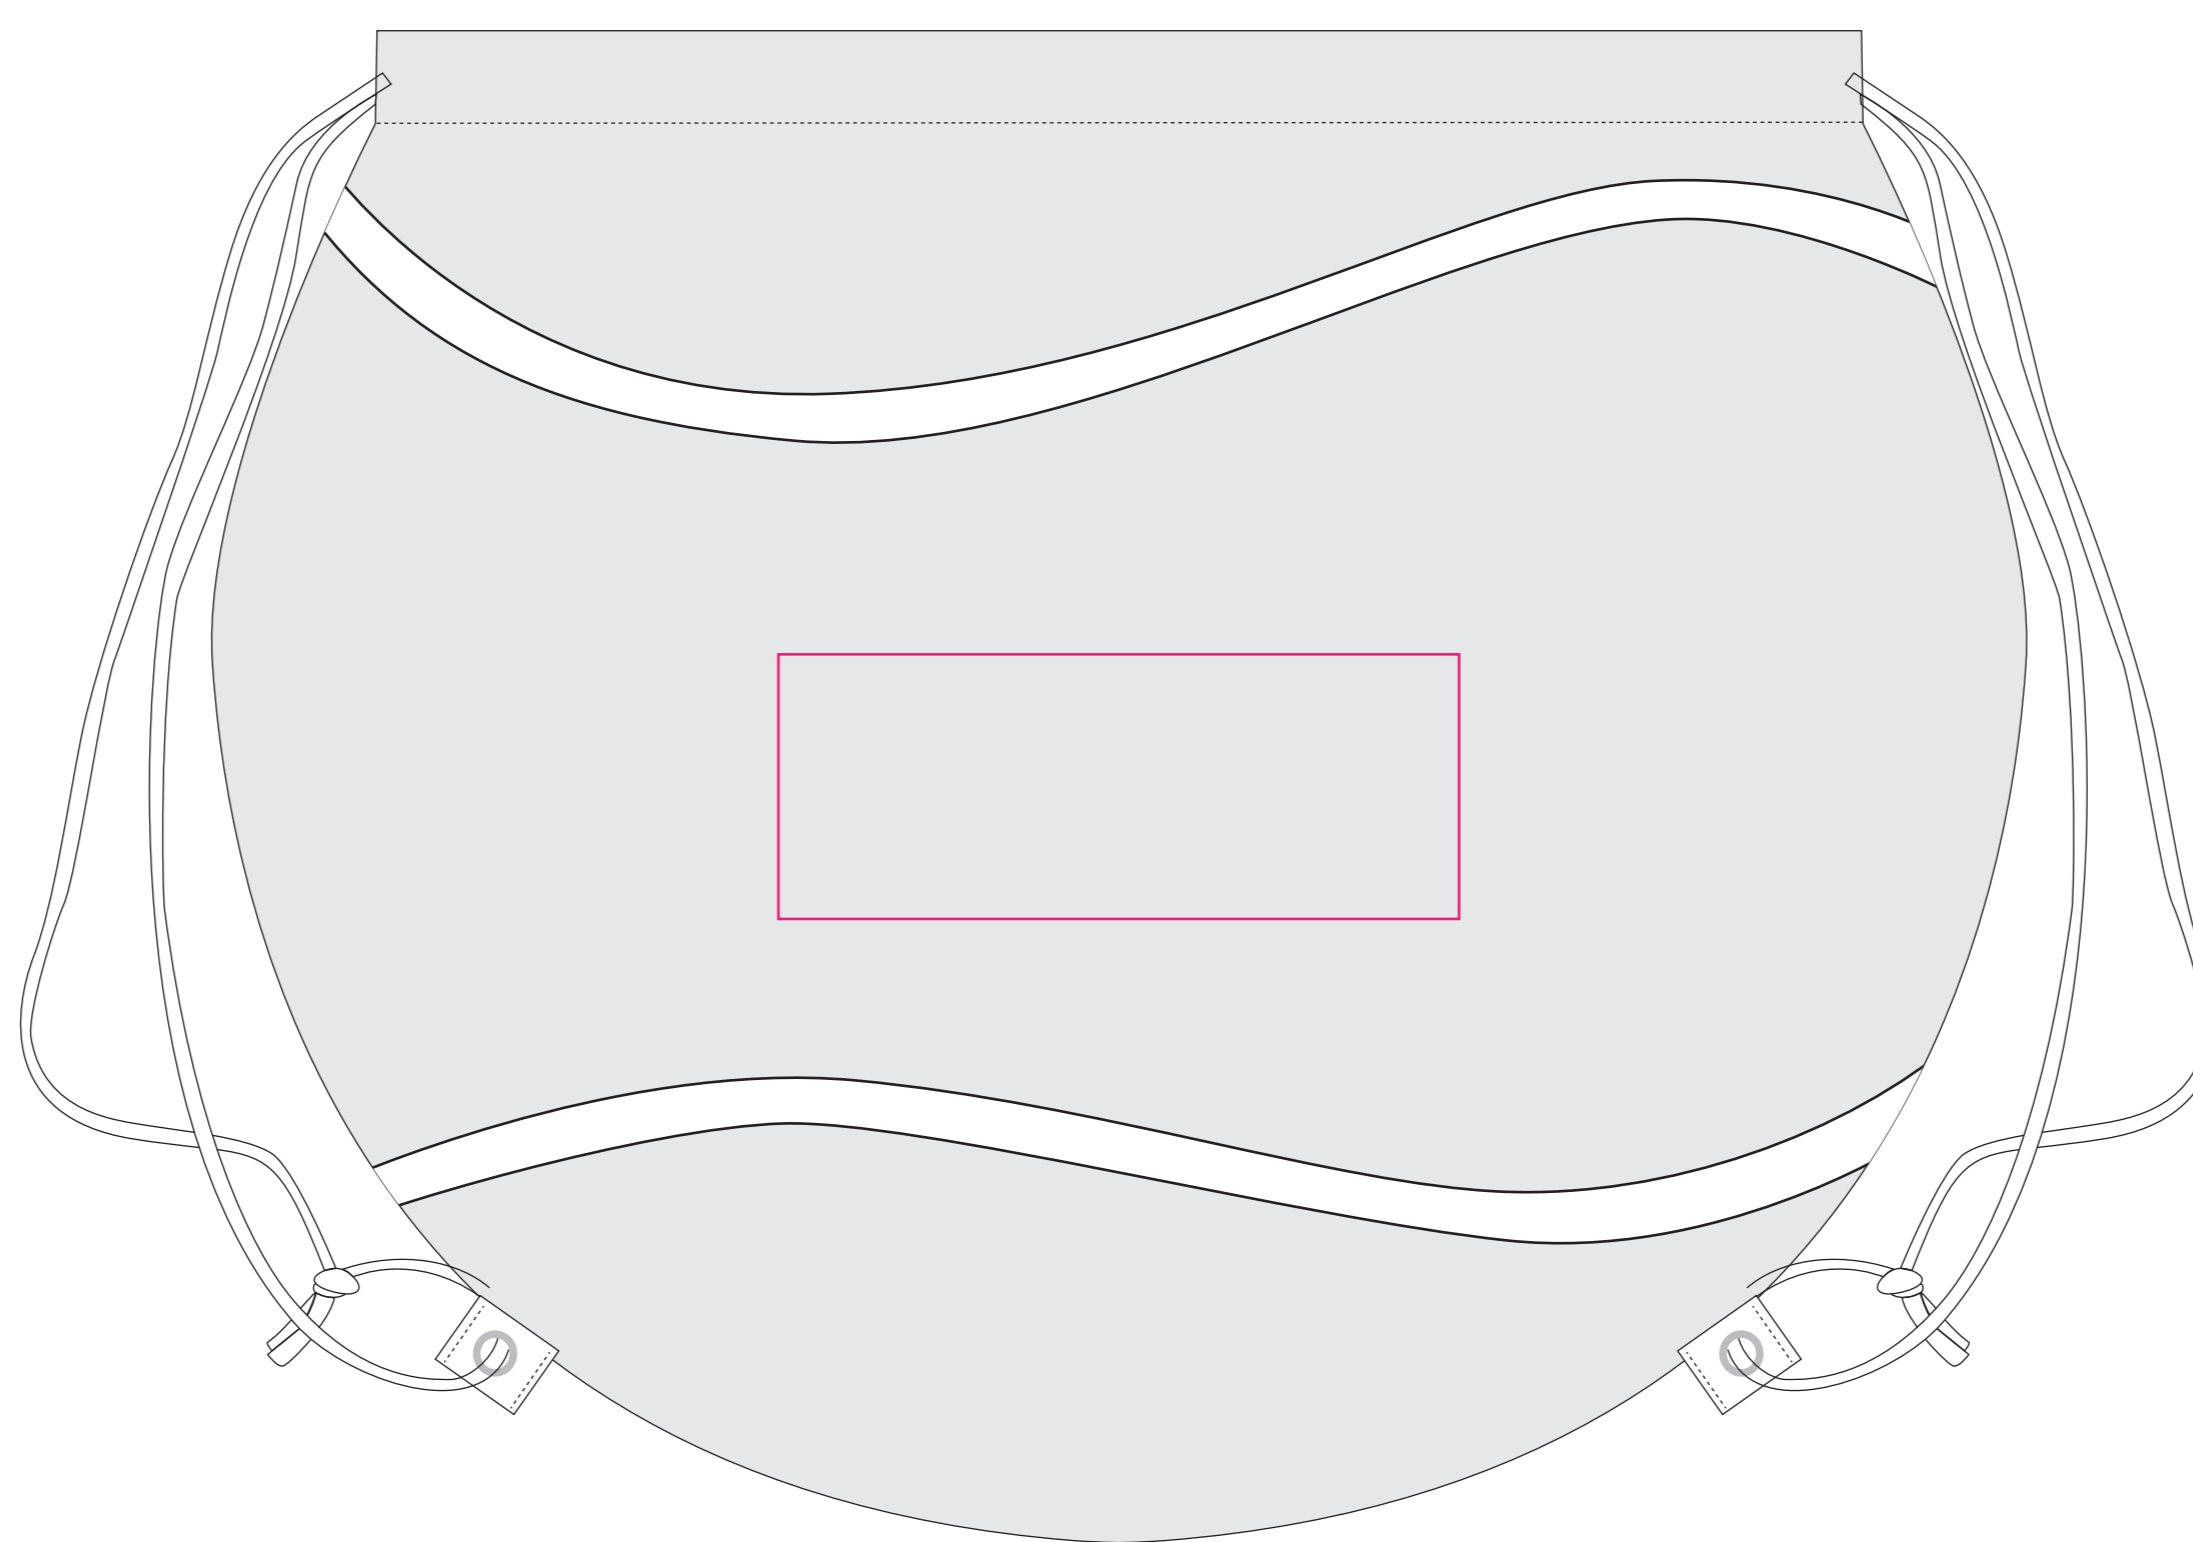

Product: PCBC630
Product Size: 48cm(w) x 40cm(h)
Decoration Options: Heat Transfer Full Colour

Print size:Basketball:180mm(w) x 70mm(h)
Shown at 50% actual size

Print size:Soccer:102mm(w) x 40mm(h)
Shown at 50% actual size

Print size:tennis:180mm(w) x 70mm(h)
Shown at 50% actual size