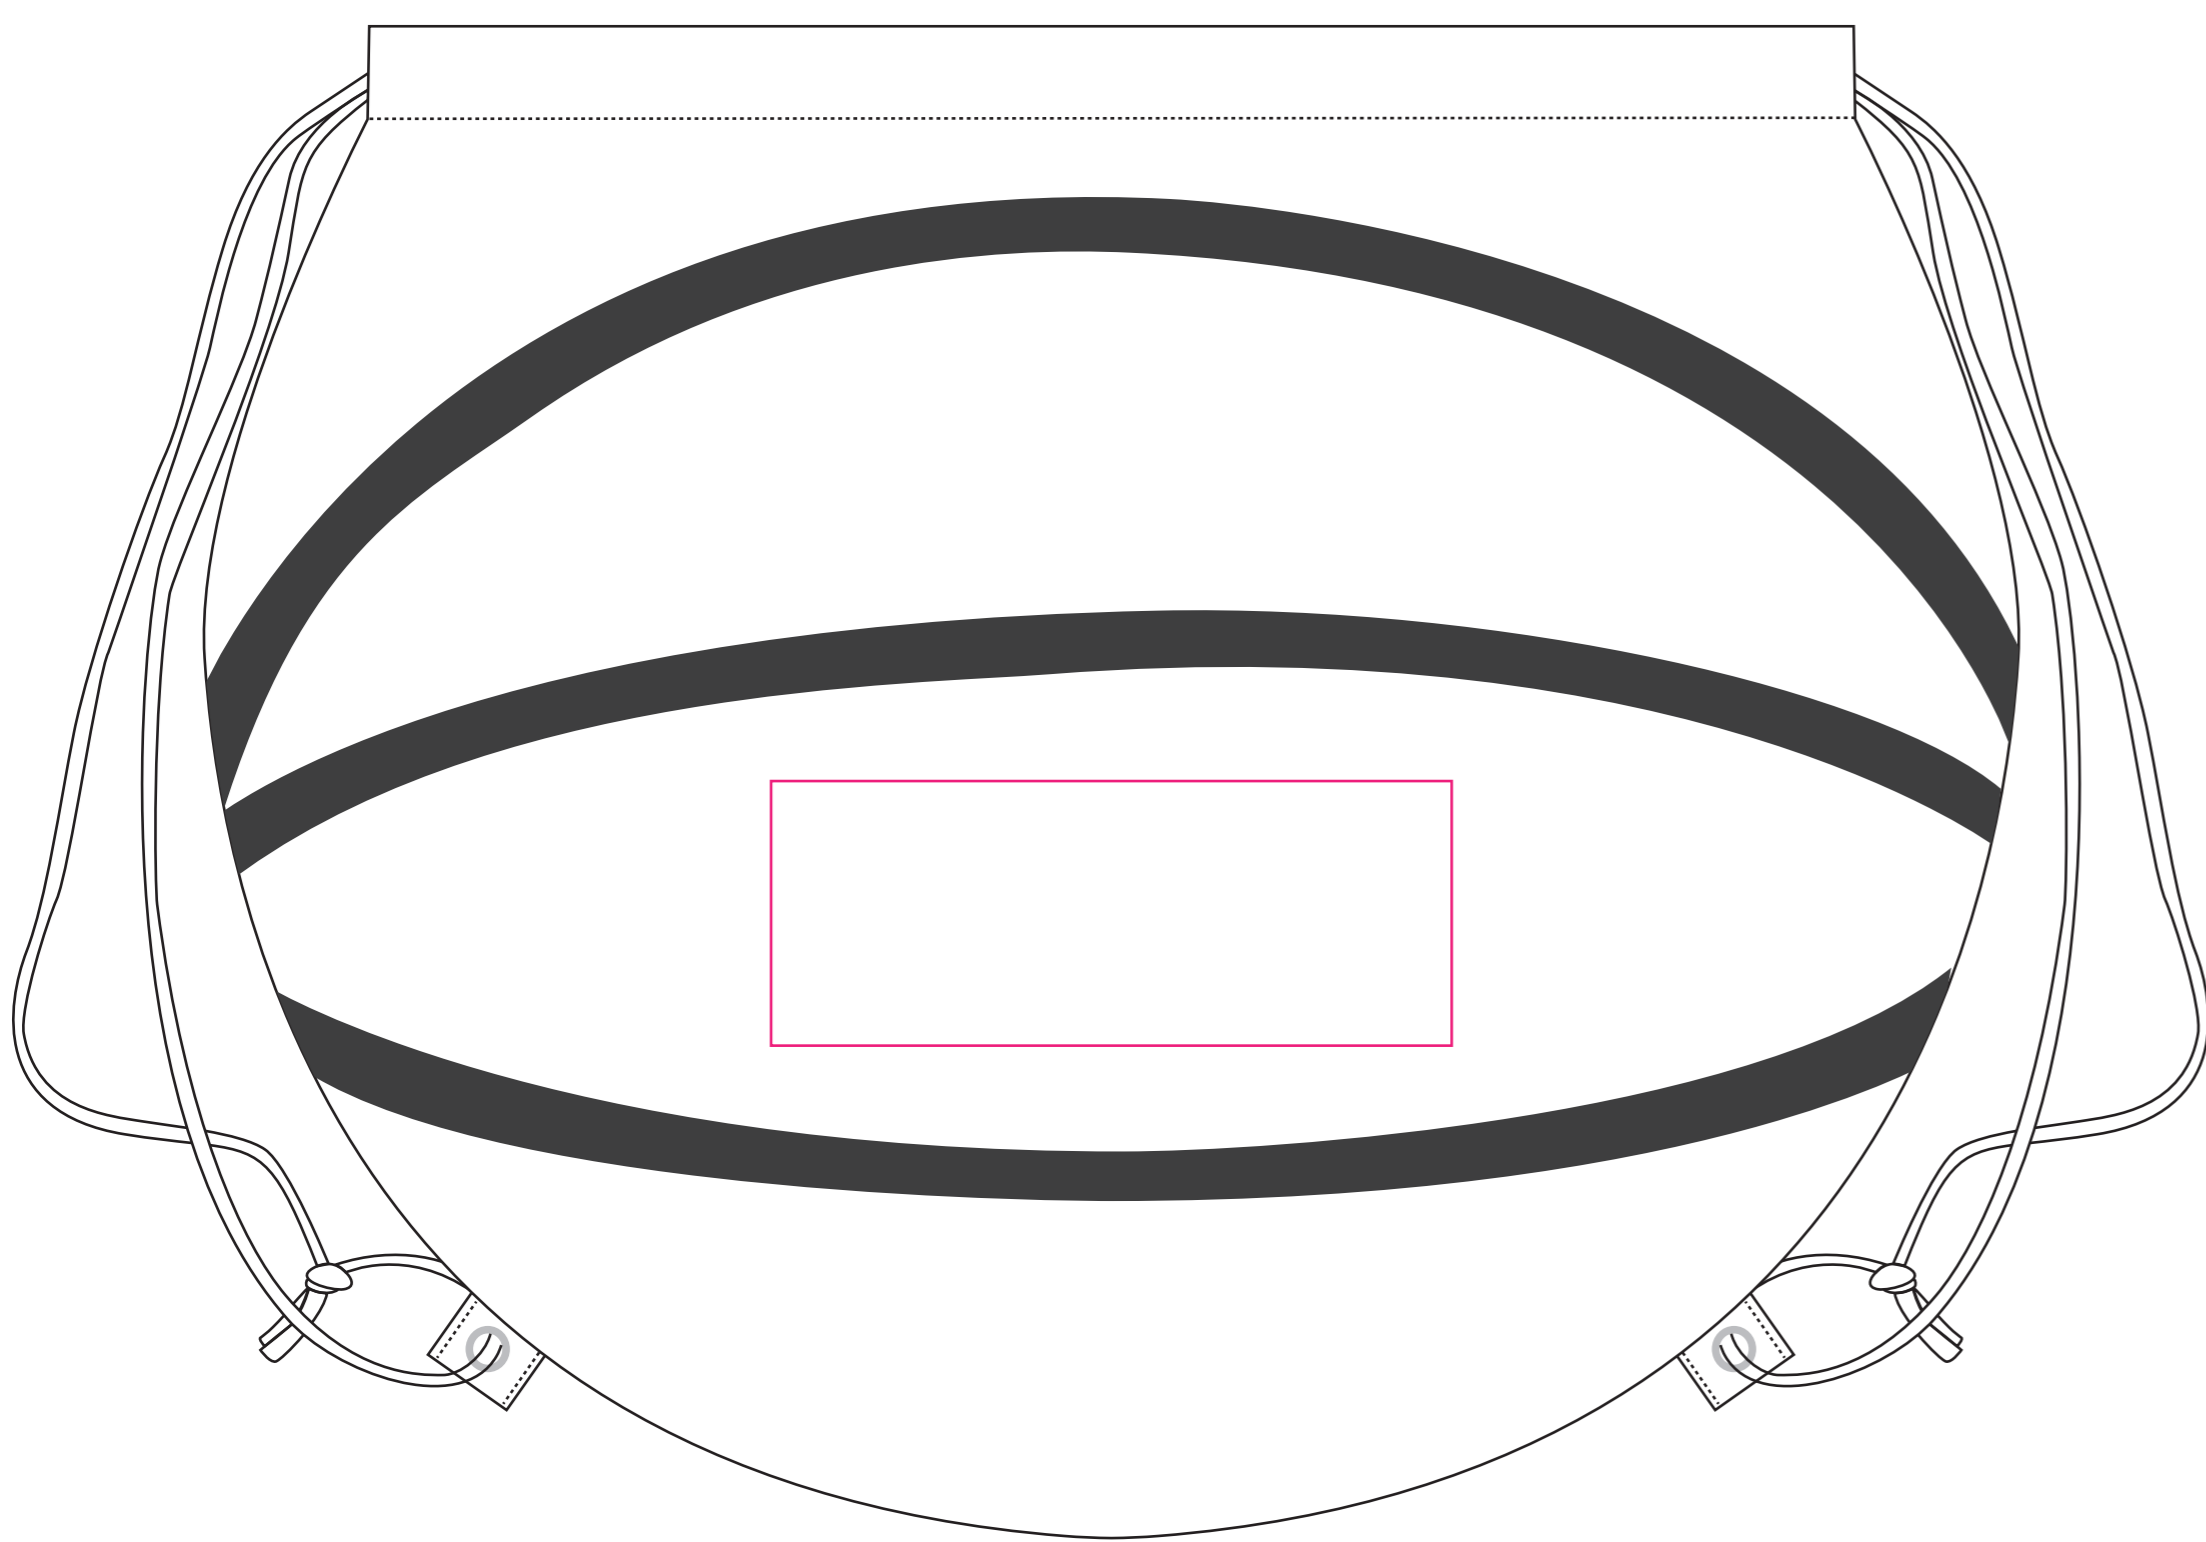

Product: PCBC630
Product Size: 48cm(w) x 40cm(h)
Decoration Options: Heat Transfer Full Colour

Print size:Basketball:180mm(w) x 70mm(h)
Shown at 50% actual size

Print size:Soccer:102mm(w) x 40mm(h)
Shown at 50% actual size

Print size:tennis:180mm(w) x 70mm(h)
Shown at 50% actual size