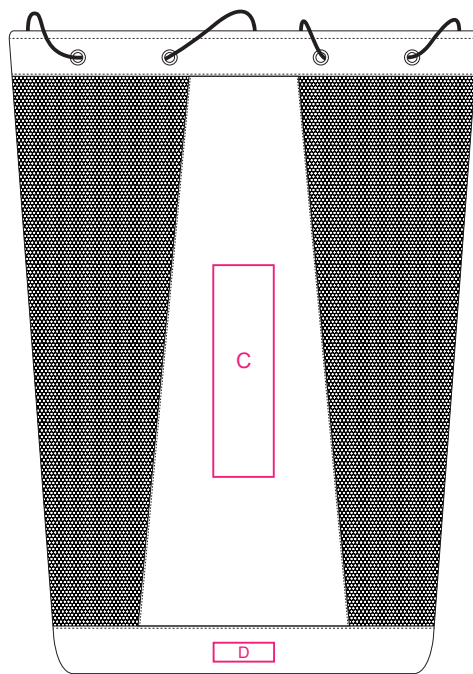

Product: PCBC632  
Product Size: S: 47cm(W)× 51cm(H)× 27cm(D)  
M: 49cm(W)× 85cm(H)× 28cm(D)  
L: 52cm(W)× 102cm(H)× 32cm(D)  
Decoration Options: Heat Transfer Full Colour

A:Print Size:70mm(W) x 180mm(H)  
B:Print Size:70mm(W) x 25mm(H)

C:Print Size:80mm(W) x 280mm(H)  
D:Print Size:80mm(W) x 25mm(H)

E:Print Size:100mm(W) x 280mm(H)  
F:Print Size:100mm(W) x 90mm(H)

Shown at 10% actual size