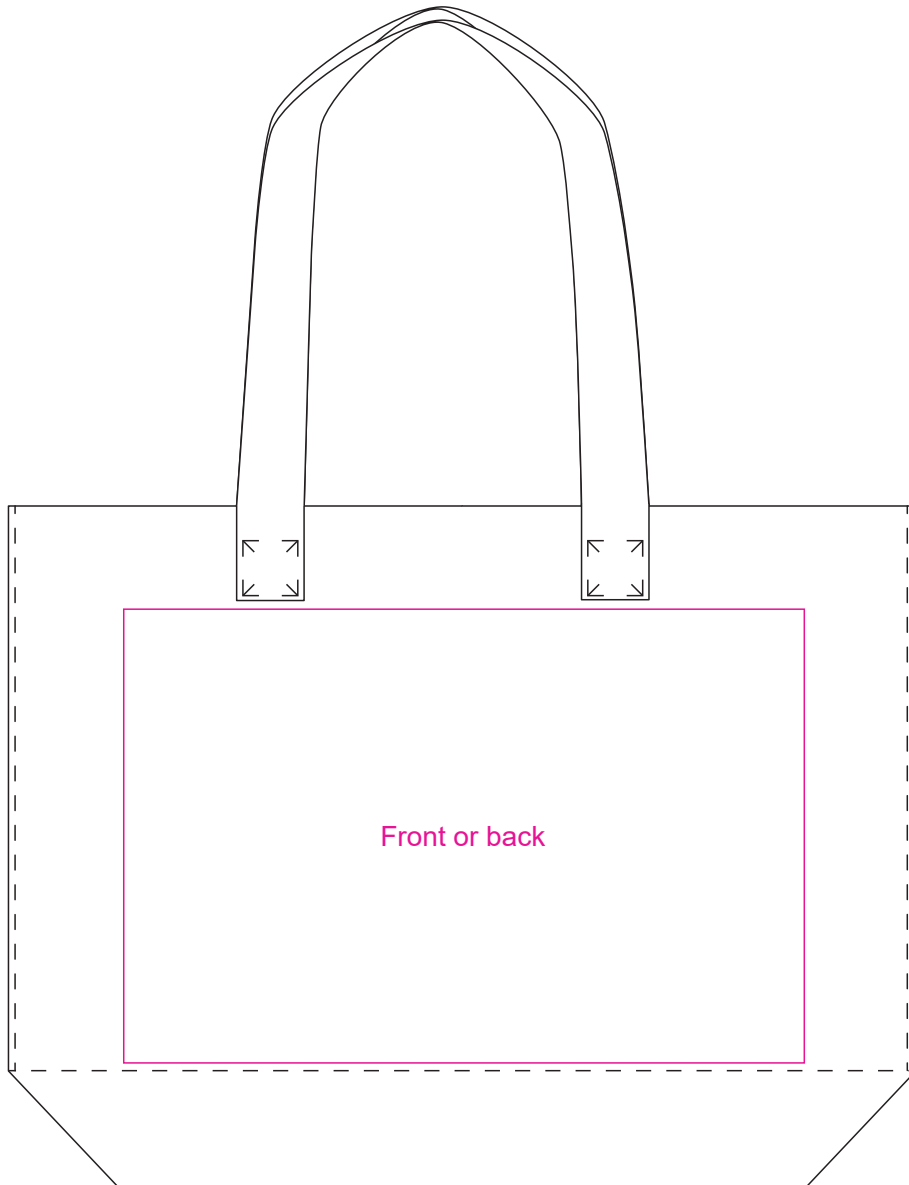

Product: PCBC643
Product Size: 400mm(L)x300mm(H)x100mm(W)
Handle Length:580mm(W)
Decoration Options: Screen Print

Front or Back Print size: 300mm(W) x 200mm(H)
A Print size: 510mm(W) x 200mm(H)
B Print size: 510mm(W) x 200mm(H)
Shown at 30% actual size