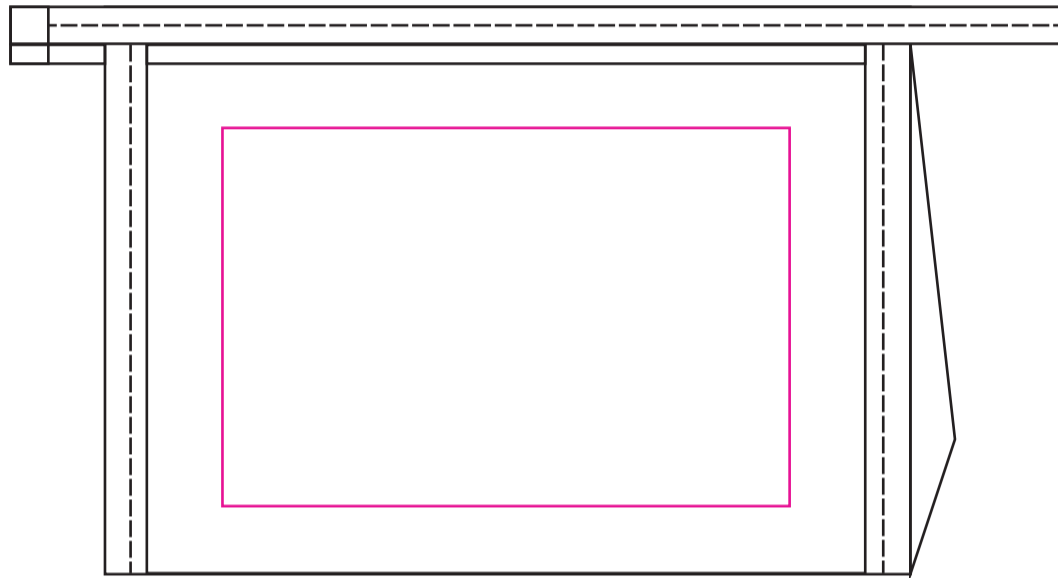

Product: PCBC657
Product Size: 21.3cm(W) x 15cm(H) x 6.8cm(D)
Decoration Options: Screen Print

Print Size: 150mm(W) x 100mm(H)
Shown At 50% Actual Size