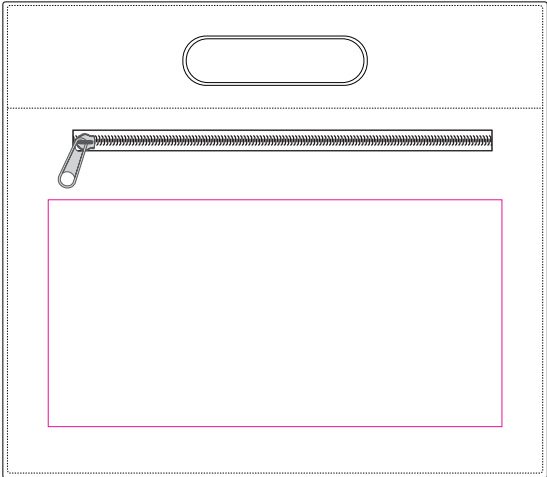

Product: PCBC658
Product Size: 24cm(W)x 21cm(H)x 6.5cm(D)
Decoration Options: Screen Print

Front

Back

Print Size: 200mm(W) x 100mm(H)
Shown at 30% actual size