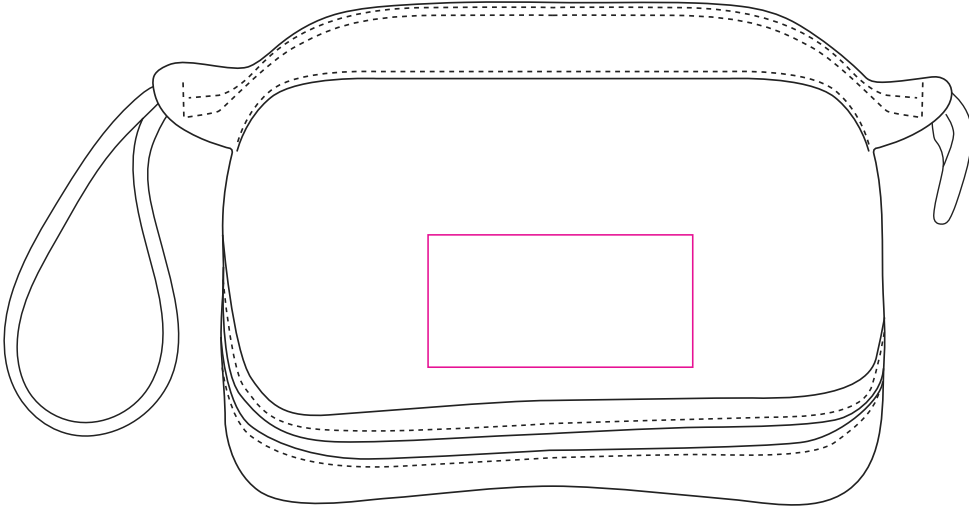

Product: PCBC669
Product Size: 25cm(W)x 19cm(H)x 15cm(D)
Decoration Options: Screen Print

Front

Back

Print Size: 100mm(W)x 50mm(L)
Shown at 35% actual size