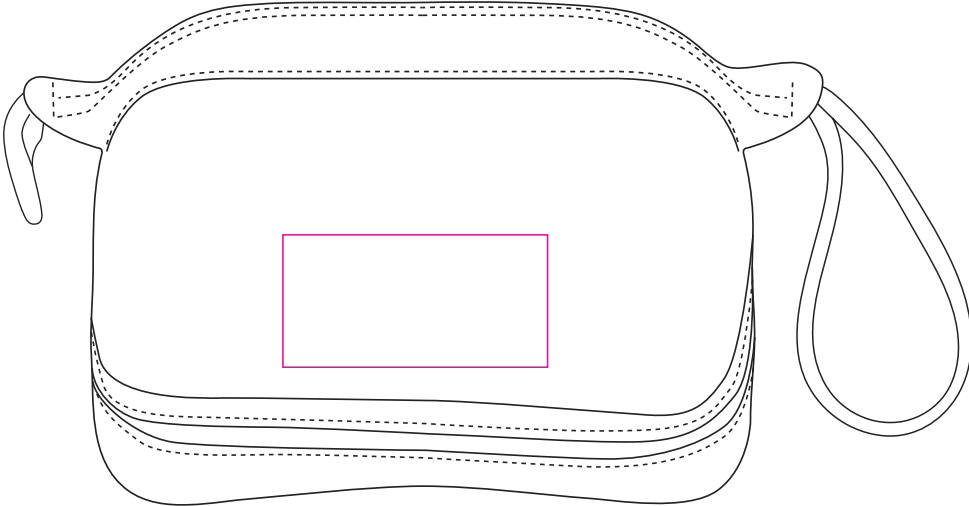

Product: PCBC669
Product Size: 25cm(W)x 19cm(H)x 15cm(D)
Decoration Options: Screen Print

Front

Back

Print Size: 100mm(W)x 50mm(L)
Shown at 35% actual size