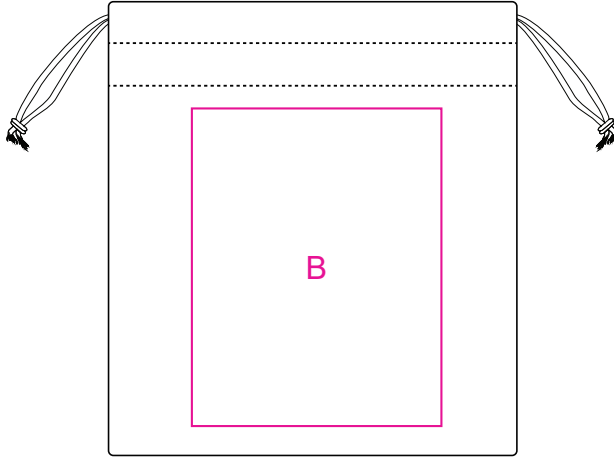

Product: PCBC687
Product Size: 15cm(W)x 10cm(L),20cm(W)x 18cm(L)
Decoration Options: Heat Transfer Full Colour

Front

Back

A:Print Size: 80mm(W)x 100mm(L)

B:Print Size: 80mm(W)x 100mm(L)

Shown at 30% actual size

A:Print Size: 110mm(W)x 140mm(L)

B:Print Size: 110mm(W)x 140mm(L)

Shown at 30% actual size