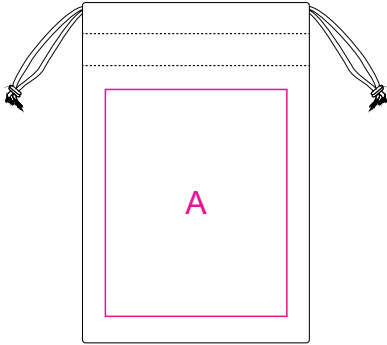

Product: PCBC687
Product Size: 15cm(W)x 10cm(L),20cm(W)x 18cm(L)
Decoration Options: Heat Transfer Full Colour

Front

Back

A:Print Size: 80mm(W)x 100mm(L)

B:Print Size: 80mm(W)x 100mm(L)

Shown at 30% actual size

A:Print Size: 110mm(W)x 140mm(L)

B:Print Size: 110mm(W)x 140mm(L)

Shown at 30% actual size