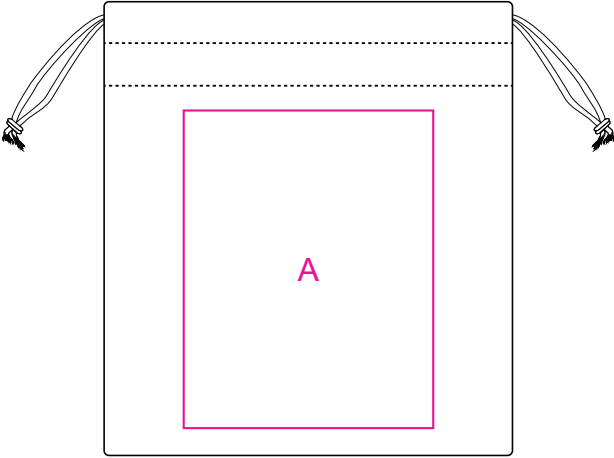

Product: PCBC687
Product Size: 15cm(W)x 10cm(L),20cm(W)x 18cm(L)
Decoration Options: Heat Transfer Full Colour

Front

Back

A:Print Size: 80mm(W)x 100mm(L)

B:Print Size: 80mm(W)x 100mm(L)

Shown at 30% actual size

A:Print Size: 110mm(W)x 140mm(L)

B:Print Size: 110mm(W)x 140mm(L)

Shown at 30% actual size