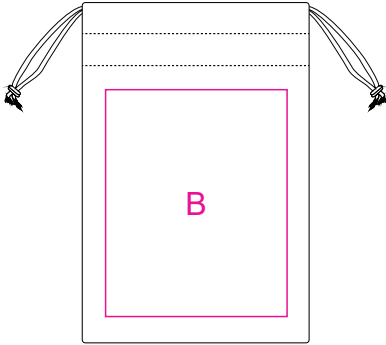

Product: PCBC687
Product Size: 15cm(W)x 10cm(L),20cm(W)x 18cm(L)
Decoration Options: Heat Transfer Full Colour

Front

Back

A:Print Size: 80mm(W)x 100mm(L)

B:Print Size: 80mm(W)x 100mm(L)

Shown at 30% actual size

A:Print Size: 110mm(W)x 140mm(L)

B:Print Size: 110mm(W)x 140mm(L)

Shown at 30% actual size