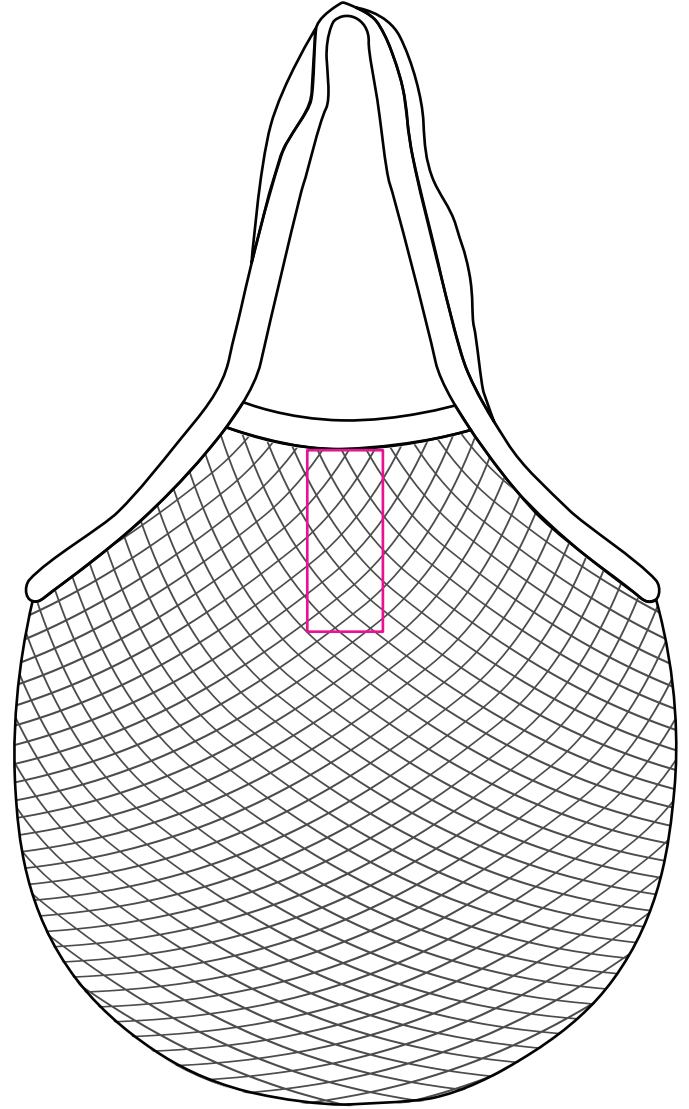

Product: PCBC698
Product Size: 44cm(W)x44cm(H) ; Handle length: 29cm (total length: 55cm)
Decoration Options: Woven Label

Print Size: 60mm(W) x 50mm(H)

Print Size: 50mm(W) x 120mm(H)

Shown At 20% Actual Size