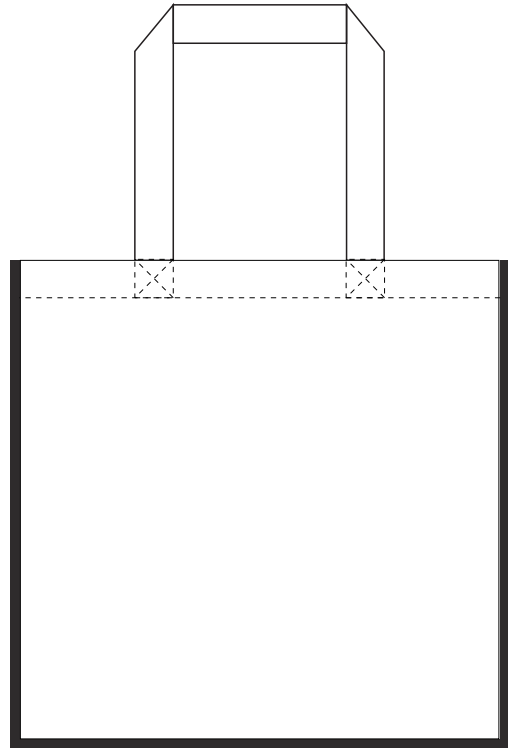

Product: PCBC699
Product Size: 33cm(W)x32.5cm(H)
Handle: 2.4cmx45cm
Decoration Options: Sublimation

Front

Back

Front

Back

Print Size: 316.385mm(W) x 316.385mm(H)
Shown At 20% Actual Size

- Knife line
- Safe print area
- Bleed line