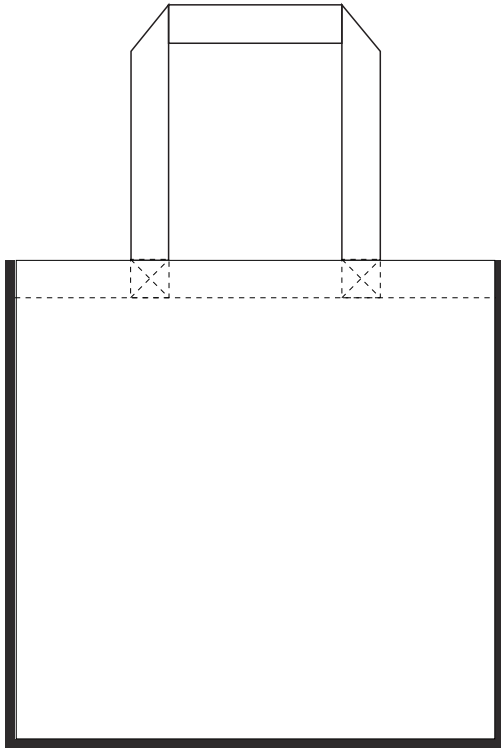

Product: PCBC699
Product Size: 33cm(W)x32.5cm(H)
Handle: 2.4cmx45cm
Decoration Options: Sublimation

Front

Back

Front

Back

Print Size: 316.385mm(W) x 316.385mm(H)
Shown At 20% Actual Size

- Knife line
- Safe print area
- Bleed line