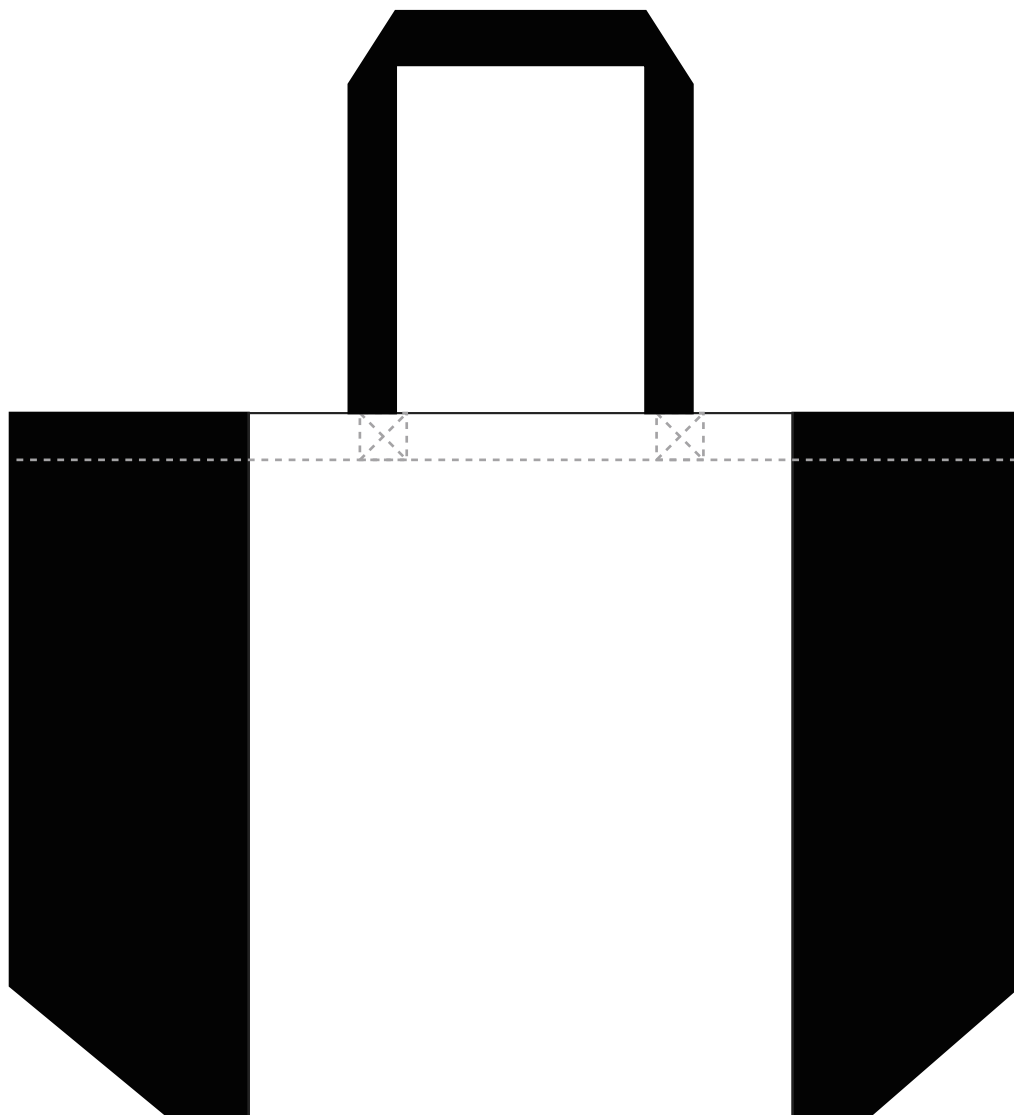

Product: PCBC703
Product Size: 44.5cm(W)x31m(H)
Handle: 2.5x45cm
Decoration Options: Sublimation

Print Size: 247.65mm(W) x 317.5mm(H)
Shown At 30% Actual Size

— Knife line
— Safe print area
— Bleed line