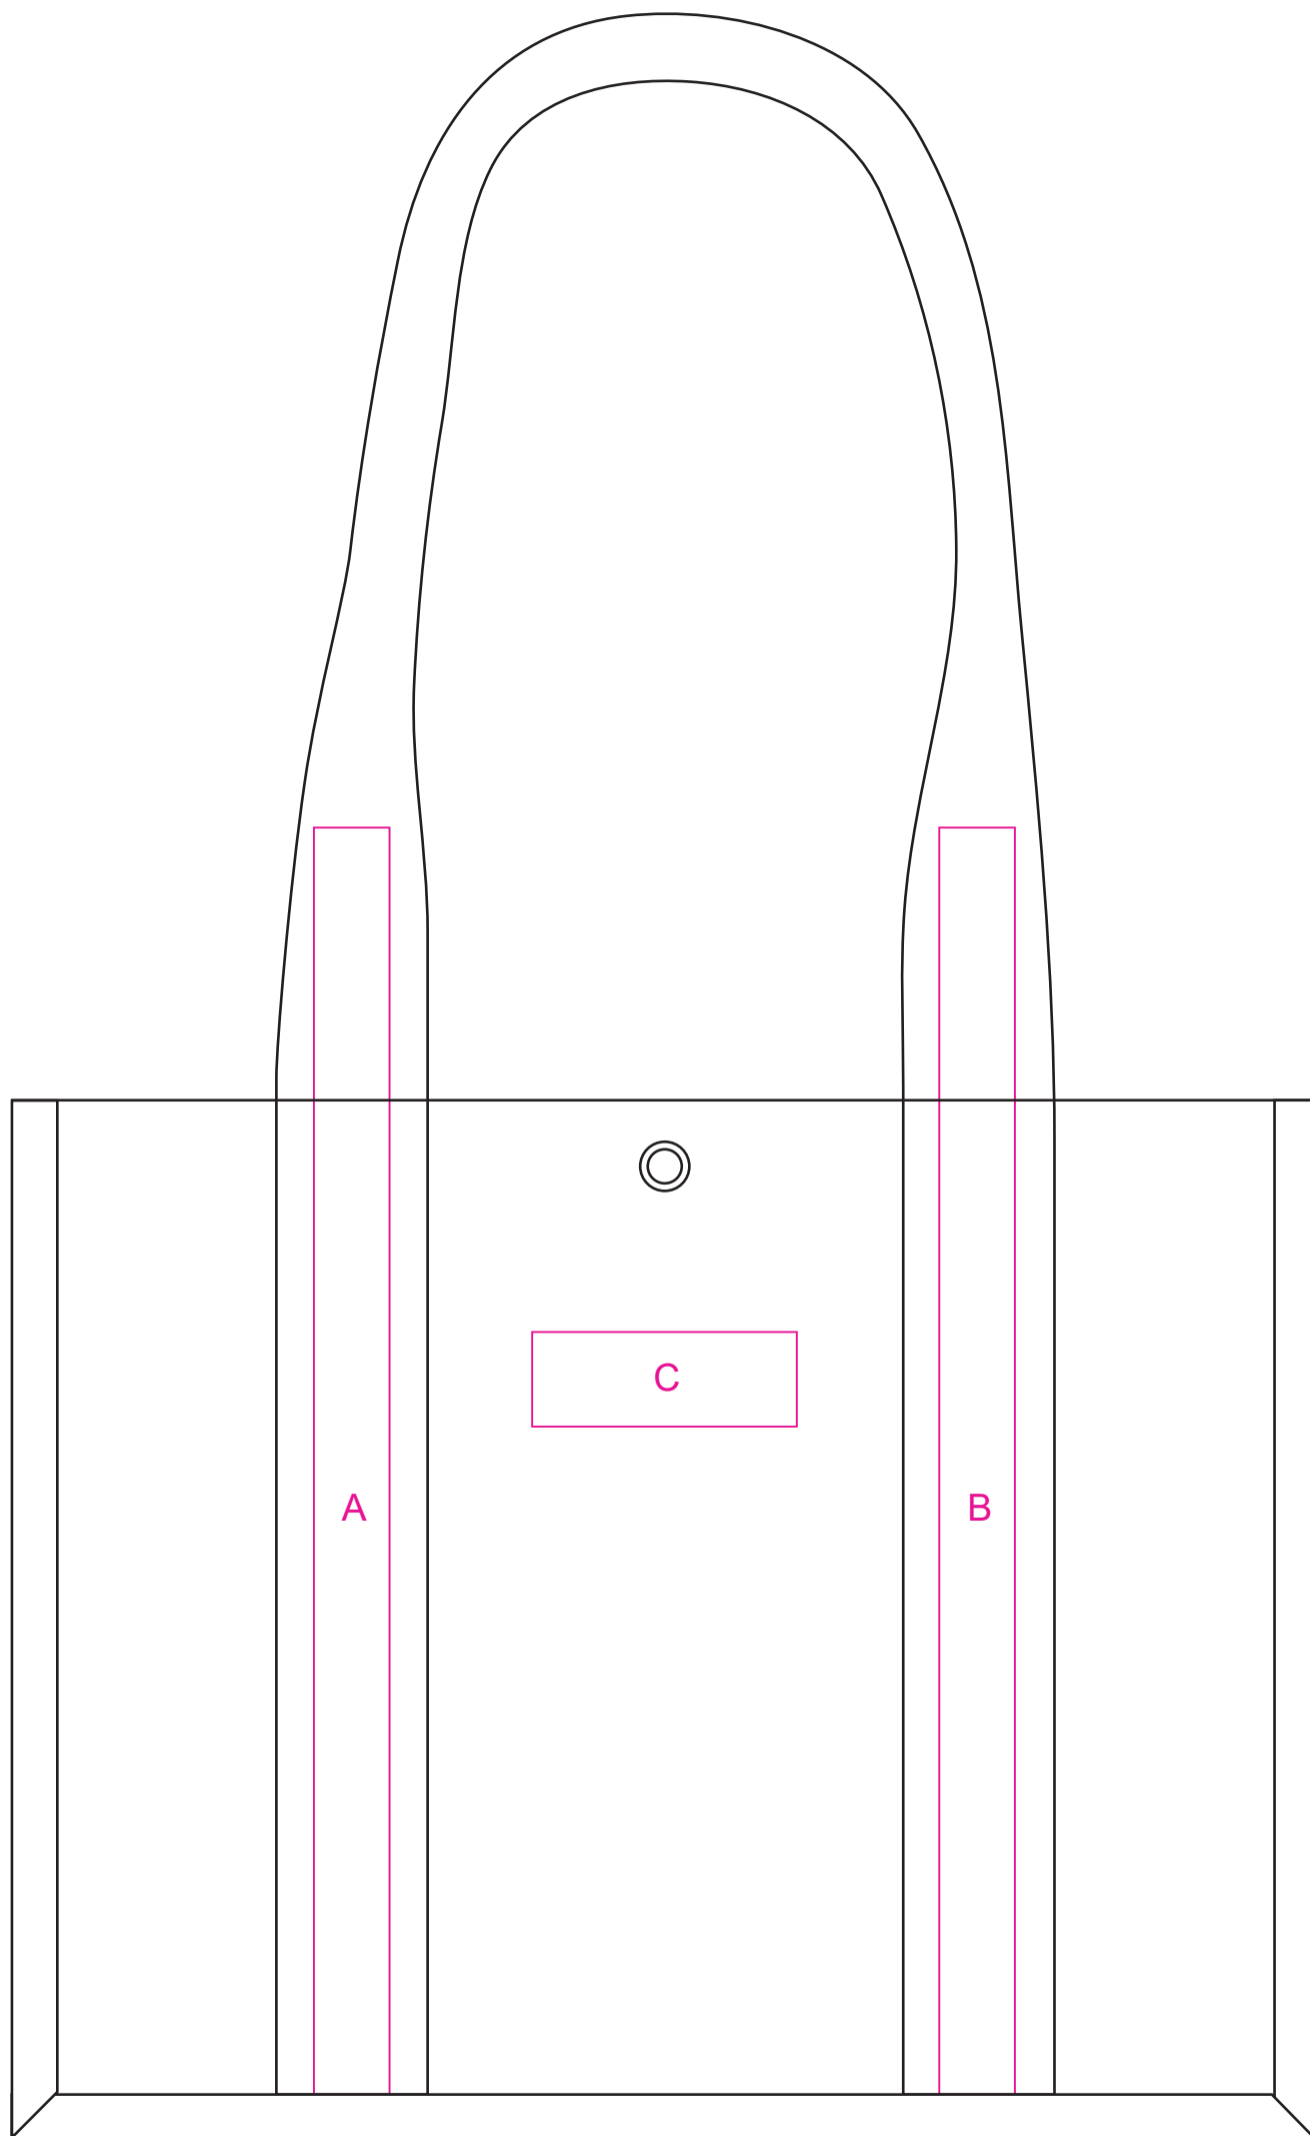

Product: PCBC720
Product Size: 34.5cm(W) x 27.5cm(H) x 14.5cm(D), Handle: 61cm
Decoration Options: Screen Print

A, B: Print Size: 20mm(W) x 335mm(H)
C: Print Size: 70mm(W) x 25mm(H)
Shown At 50% Actual Size