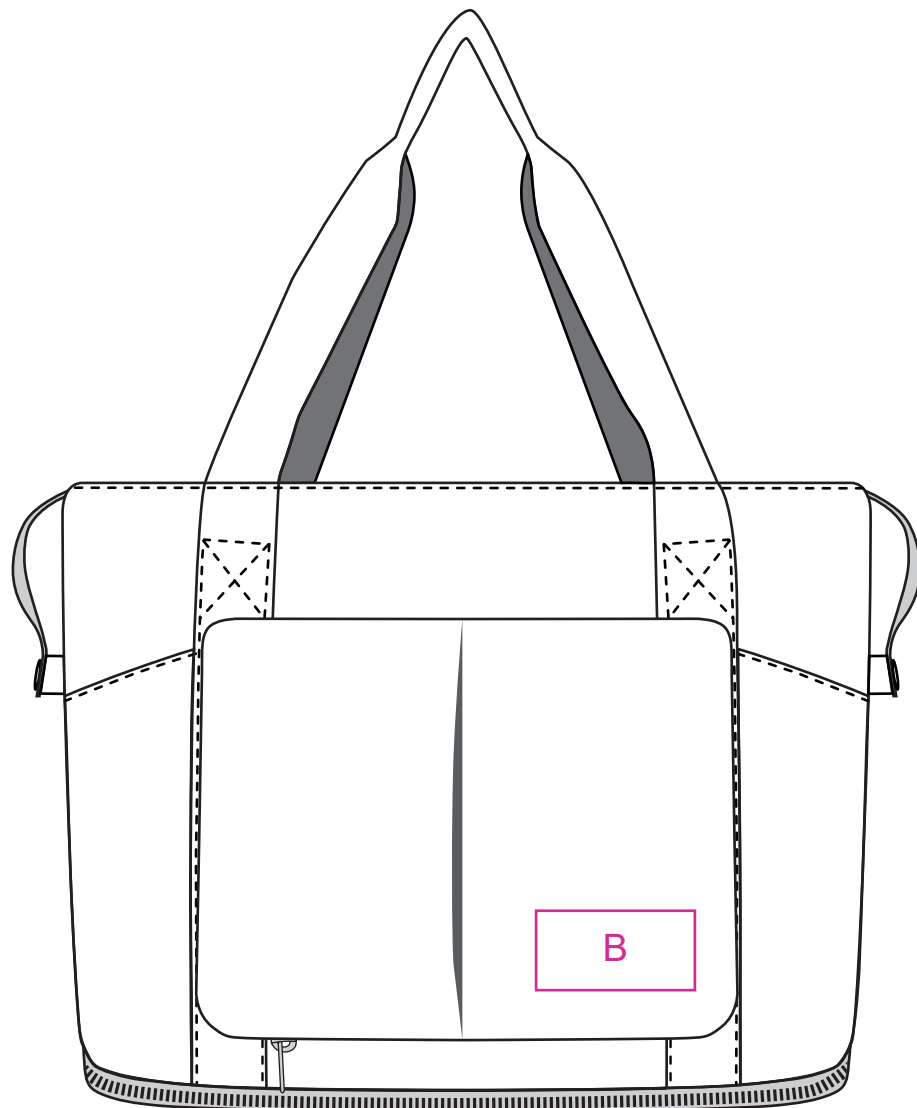

Product: PCBO036
Product Size: Style A: 40cm(W) × 31.5cm(h)× 21.5cm(d)
Style B: 47cm(W) × 27cm(h)× 20cm(d)
Folded: 28cm(W) × 18cm(h)× 5cm(d)
Decoration Options: Heat Transfer Full Colour

Folded

Style A

Style B

A Print Size: 70mm(W) x 35mm(H)
B Print Size: 70mm(W) x 35mm(H)
C Print Size: 70mm(W) x 35mm(H)

Shown At 30% Actual Size