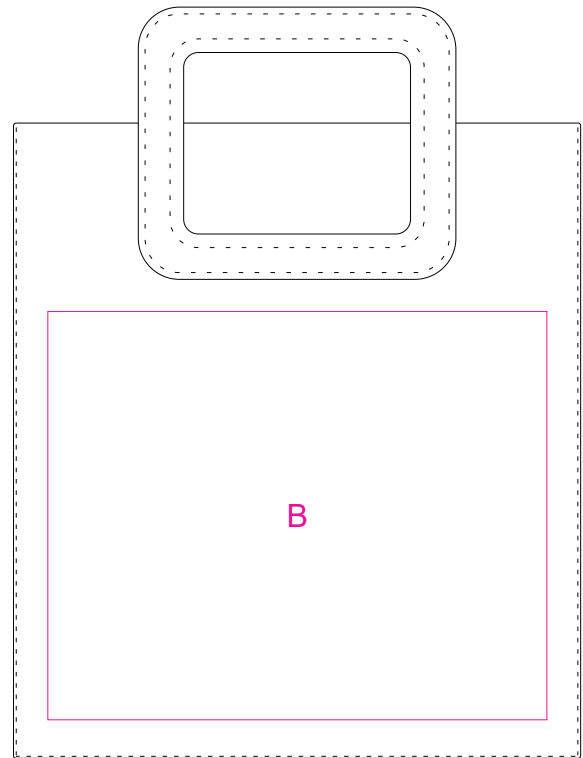

Product: PCBP012
Product Size: 25cm(L)x14cm(W)x28cm(H)
Decoration Options: Screen Print

Front

Back

A:Print size:220mm(W) x 180mm(H)
B:Print size:220mm(W) x 180mm(H)
Shown at 30% actual size