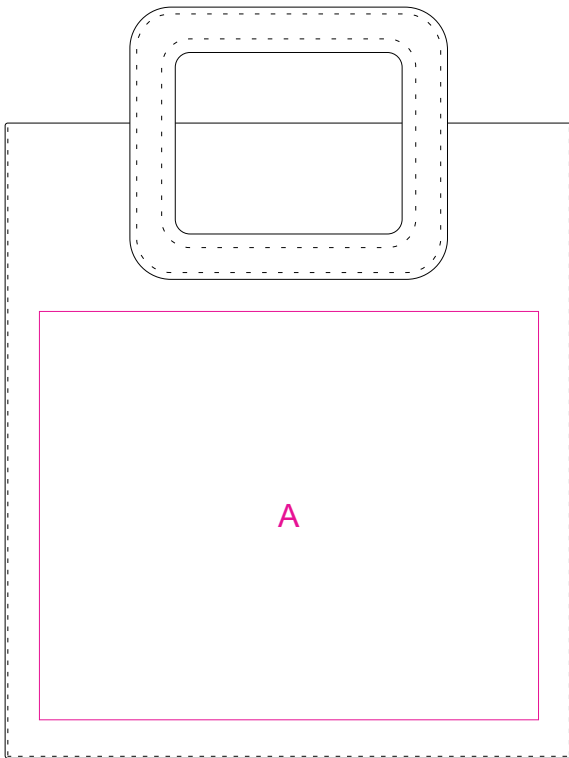

Product: PCBP012
Product Size: 25cm(L)x14cm(W)x28cm(H)
Decoration Options: Screen Print

Front

Back

A:Print size:220mm(W) x 180mm(H)
B:Print size:220mm(W) x 180mm(H)
Shown at 30% actual size