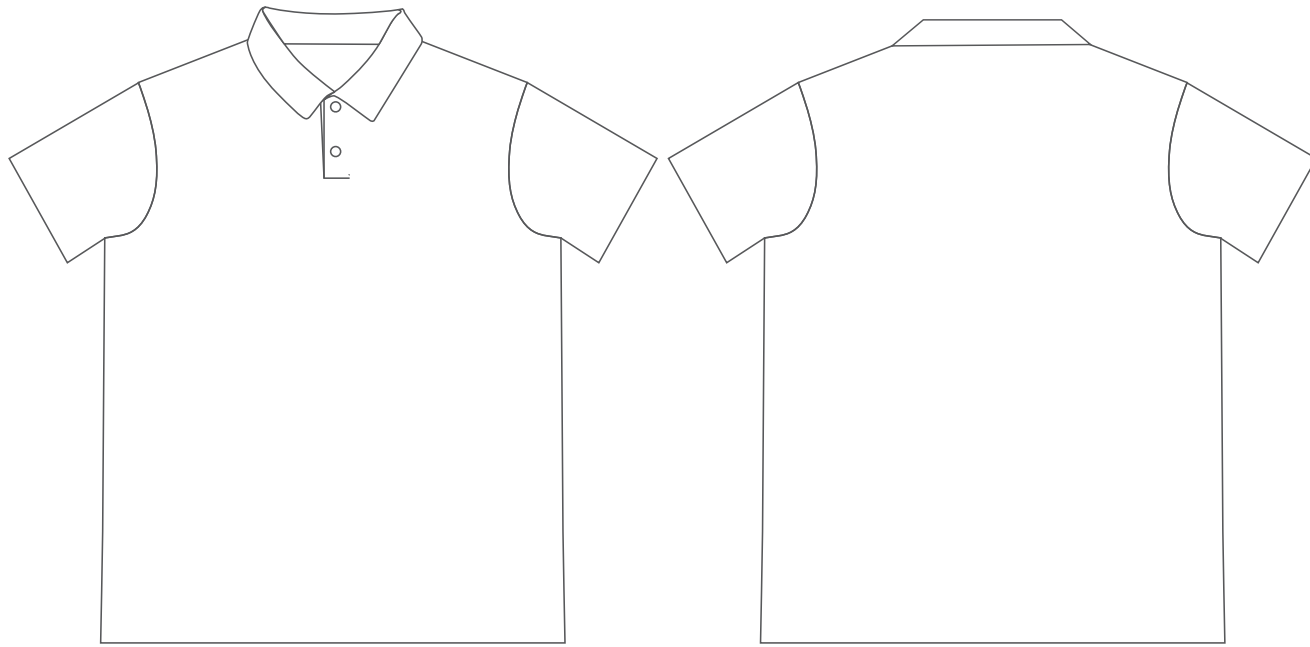

Product:  
Product Size:

PCC012  
Men's Size

Size S: chest width = 106cm; Body length=71cm ; Size M: chest width = 111cm; Body length=74cm

Size L: chest width = 116cm; Body length=77cm ; Size XL: chest width = 121cm; Body length=79.5cm

Size:L

Shown at 10% actual size

\*Please note, some information on tags may be covered by the stitching seam connecting it to the garment. Please take note when designing your tag. This applies to the neckline, shoulder seam, side seam, sleeves or bottom hem.