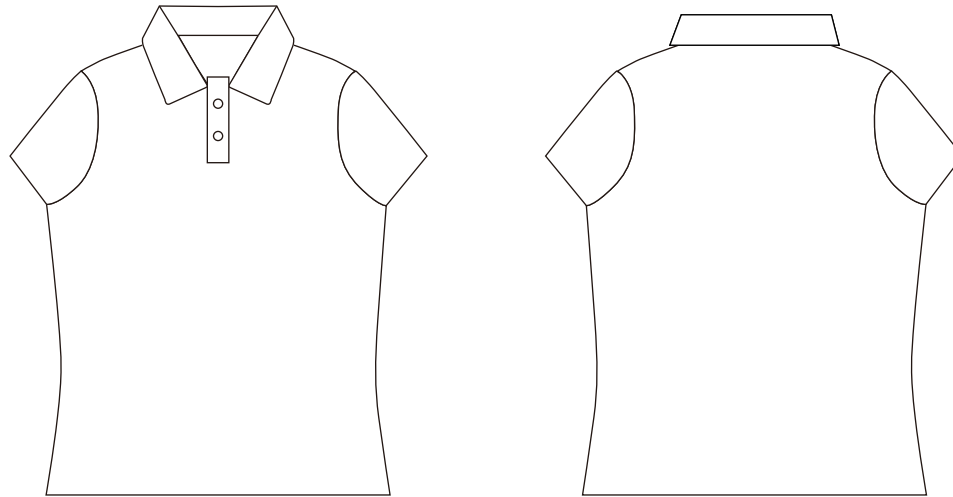

Product: PCC012
Product Size: Women's Size
Size 8: chest=88cm; Body length=58cm ; Size 10: chest=93cm; Body length=60.5cm
Size 12: chest=98cm; Body length=63cm ; Size 14: chest=103cm; Body length=64.5cm
Size 16: chest=108cm; Body length=66cm ; Size 18: chest=113cm; Body length=67.5cm
Decoration Options: Sublimation

Size:12

Shown at 10% actual size

*Please note, some information on tags may be covered by the stitching seam connecting it to the garment. Please take note when designing your tag. This applies to the neckline, shoulder seam, side seam, sleeves or bottom hem.

Size splits

Choose the corresponding size range of this SKU

Men's size	S	M	L	XL	2XL	3XL	4XL	5XL
order quantity								

Ladies' size	L8	L10	L12	L14	L16	L18
order quantity						

Kids'size	S	M	L	XL	2XL	3XL	4XL	5XL
order quantity								

LOGO refer colour

- PMS XX C
- PMS XX C
- PMS XX C