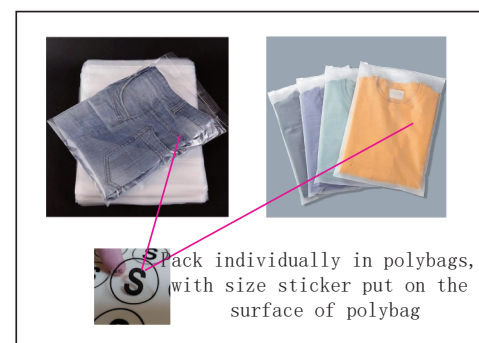

Product: PCC012
Product Size: Women's Size
Size 8: chest=88cm; Body length=58cm ; Size 10: chest=93cm; Body length=60.5cm
Size 12: chest=98cm; Body length=63cm ; Size 14: chest=103cm; Body length=64.5cm
Size 16: chest=108cm; Body length=66cm ; Size 18: chest=113cm; Body length=67.5cm
Decoration Options: Sublimation

Size:12

*Please note, some information on tags may be covered by the stitching seam connecting it to the garment. Please take note when designing your tag. This applies to the neckline, shoulder seam, side seam, sleeves or bottom hem.

Size splits

Choose the corresponding size range of this SKU

Men's size	S	M	L	XL	2XL	3XL	4XL	5XL
order quantity								

Ladies' size	L8	L10	L12	L14	L16	L18
order quantity						

Kids'size	S	M	L	XL	2XL	3XL	4XL	5XL
order quantity								

LOGO refer colour

- PMS XX C
- PMS XX C
- PMS XX C

label type	✓ if required (customized brand label will cause additional cost, our product included standard size label and wash label)	
brand label		
size label		
wash label