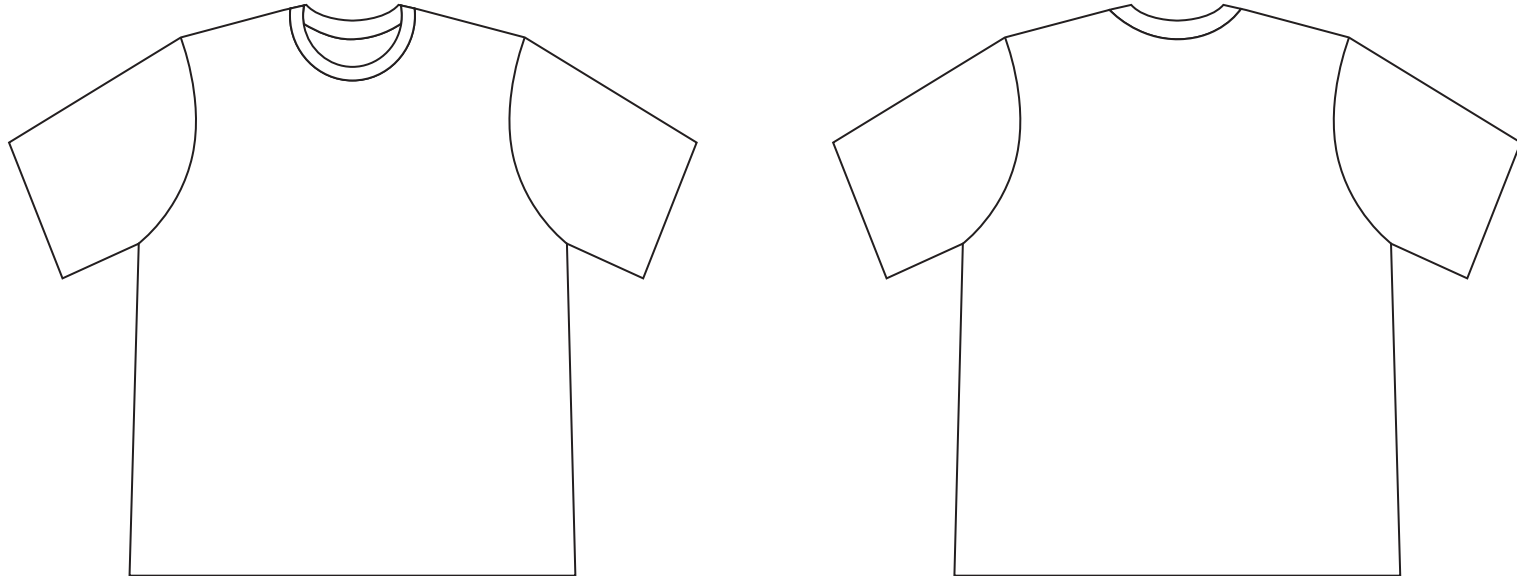

Product: PCC020
 Product Size: Men's Size
 Size S: chest=106cm; Body length=70.5cm ; Size M: chest=111cm; Body length=73cm
 Size L: chest=116cm; Body length=75.5cm ; Size XL: chest=121cm; Body length=78cm
 Size 2XL: chest=126cm; Body length=80.5cm ; Size 3XL: chest=131cm; Body length=83cm
 Size 4XL: chest=136cm; Body length=85.5cm ; Size 5XL: chest=141cm; Body length=88cm
 Decoration Options: Sublimation

Size:L

Shown at 10% actual size

*Please note, some information on tags may be covered by the stitching seam connecting it to the garment. Please take note when designing your tag. This applies to the neckline, shoulder seam, side seam, sleeves or bottom hem.