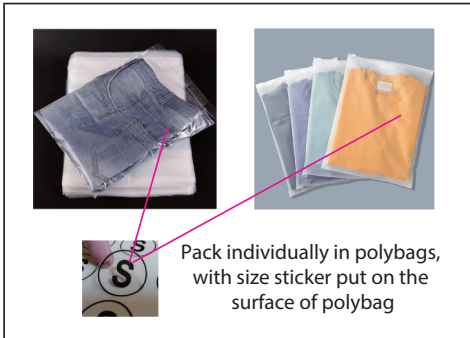

Size splits

Choose the corresponding size range of this SKU

Men's size	S	M	L	XL	2XL	3XL	4XL	5XL
order quantity								

Ladies' size	L8	L10	L12	L14	L16	L18
order quantity						

Kids size	6Y	8Y	10Y	12Y	14Y	16Y
order quantity						

LOGO refer colour

- PMS XX C
- PMS XX C
- PMS XX C