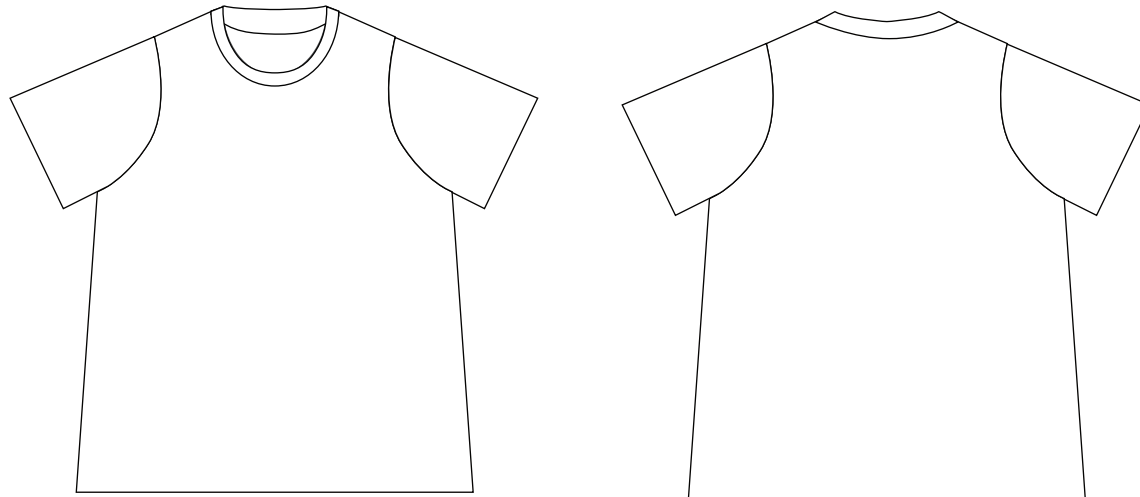

Product: PCC020

Product Size: Women's Size

Size L6: chest width = 81cm; Body length = 57cm ; Size L8: chest width = 86cm; Body length = 59cm

Size L10: chest width = 91cm; Body length = 61cm ; Size L12: chest width = 96cm; Body length = 63cm

Size L14: chest width = 101cm; Body length = 65cm ; Size L16: chest width = 106cm; Body length = 67cm

Size L18: chest width = 111cm; Body length = 69cm

Decoration Options: Sublimation

Size:12

Shown at 10% actual size