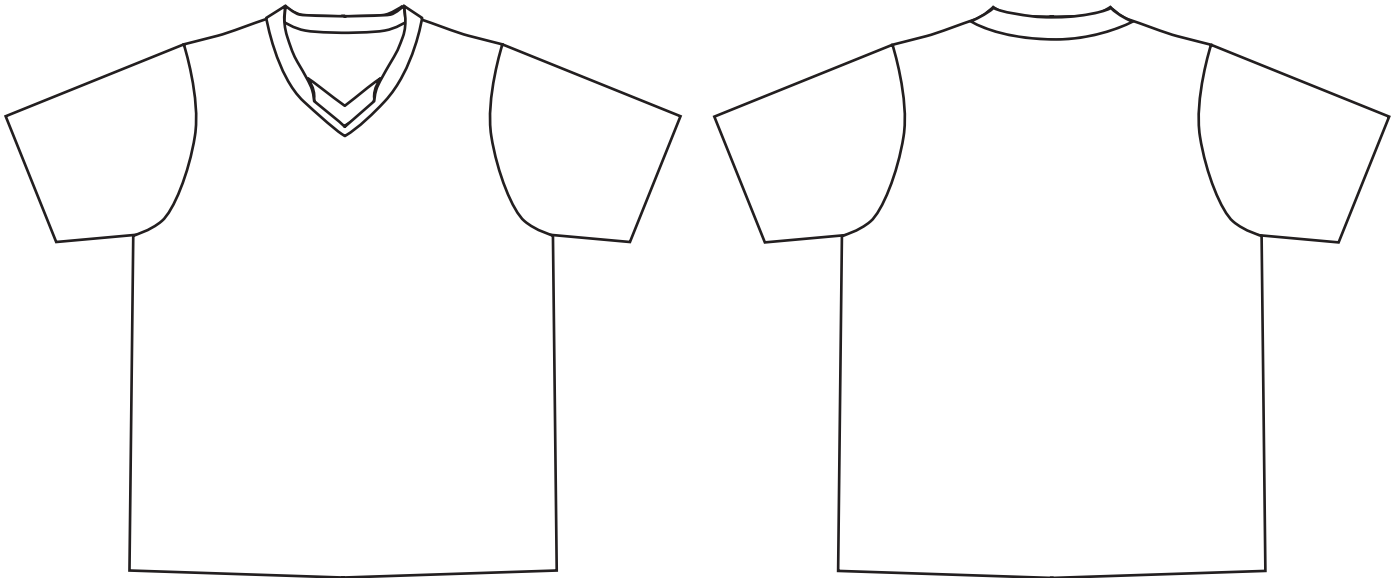

Product: PCC023
 Product Size:

Decoration Options: Sublimation

Size:L

Shown at 10% actual size

Size splits

Choose the corresponding size range of this SKU

Men's size	S	M	L	XL	2XL	3XL	4XL	5XL
order quantity								

Ladies' size	L8	L10	L12	L14	L16	L18
order quantity						

LOGO refer colour

label type	√ if required (customized brand label will cause additional cost, our product included standard size label and wash label defaultly)	
brand label		
size label		
wash label		