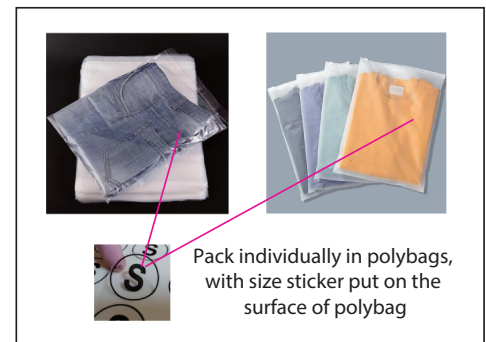

Product: PCC023
 Product Size:

Decoration Options: Sublimation

Size:L

Shown at 10% actual size

Size splits

Choose the corresponding size range of this SKU

Men's size	S	M	L	XL	2XL	3XL	4XL	5XL
order quantity								

Ladies' size	L8	L10	L12	L14	L16	L18
order quantity						

LOGO refer colour

label type	√ if required (customized brand label will cause additional cost, our product included standard size label and wash label defaultly)	
brand label		
size label		
wash label		