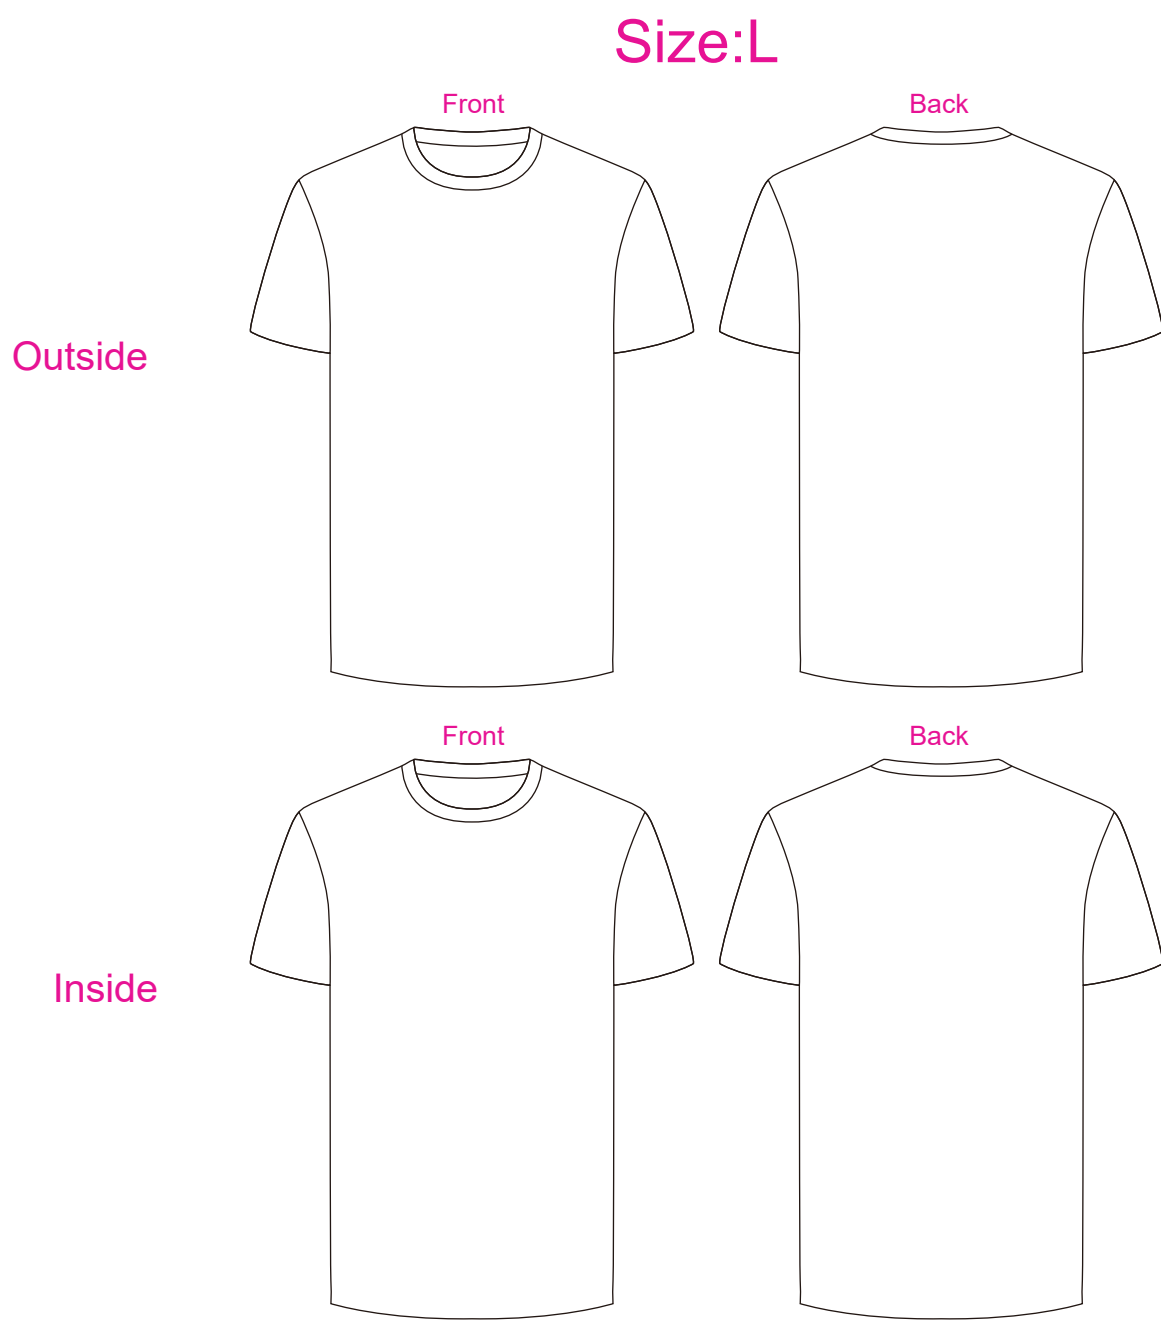

Product: PCC131  
 Product Size: Size S: chest=105cm; Body length=69cm ; Size M: chest=110cm; Body length=71.5cm  
 Size L: chest=115cm; Body length=74cm ; Size XL: chest=120cm; Body length=76.5cm  
 Size 2XL: chest=125cm; Body length=78cm ; Size 3XL: chest=130cm; Body length=79.5cm  
 Size 4XL: chest=135cm; Body length=81cm ; Size 4XL: chest=135cm; Body length=81cm  
 Size 5XL: chest=140cm; Body length=82.5cm  
 Decoration Options: Sublimation

Shown at 10% actual size

### Size splits

Choose the corresponding size range of this SKU

Unisex size	S	M	L	XL	2XL	3XL	4XL	5XL
order quantity								

**LOGO refer colour**

- PMS XX C
- PMS XX C
- PMS XX C

label type	√ if required (customized brand label will cause additional cost, our product included standard size label and wash label defaultly)	
brand label		
size label		
wash label		