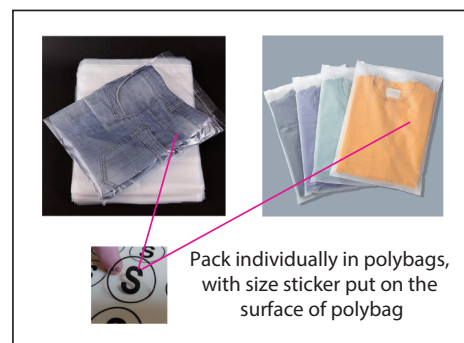

Product: PCC131  
 Product Size: Size S: chest=105cm; Body length=69cm ; Size M: chest=110cm; Body length=71.5cm  
 Size L: chest=115cm; Body length=74cm ; Size XL: chest=120cm; Body length=76.5cm  
 Size 2XL: chest=125cm; Body length=78cm ; Size 3XL: chest=130cm; Body length=79.5cm  
 Size 4XL: chest=135cm; Body length=81cm ; Size 4XL: chest=135cm; Body length=81cm  
 Size 5XL: chest=140cm; Body length=82.5cm  
 Decoration Options: Sublimation

Shown at 10% actual size

### Size splits

Choose the corresponding size range of this SKU

Unisex size	S	M	L	XL	2XL	3XL	4XL	5XL
order quantity								

**LOGO refer colour**

- PMS XX C
- PMS XX C
- PMS XX C

label type	√ if required (customized brand label will cause additional cost, our product included standard size label and wash label defaultly)	
brand label		
size label		
wash label		