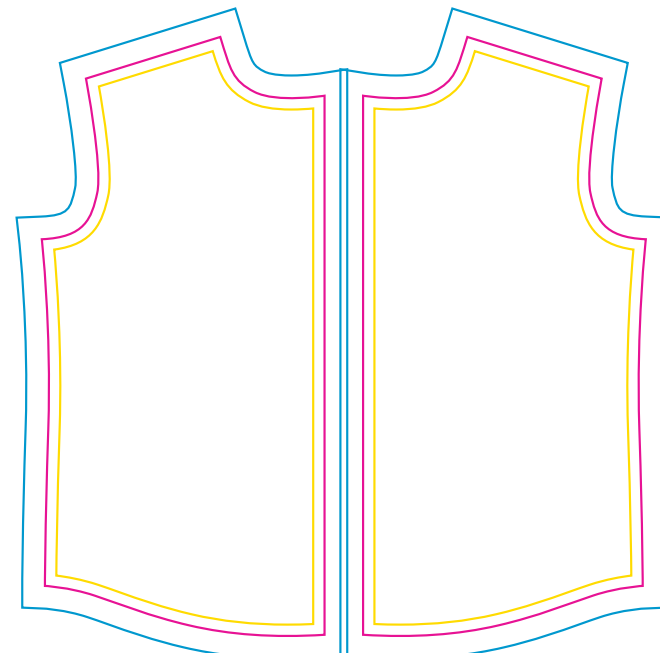

Product: PCC029  
 Product Size: Size S: chest width = 107cm; Body length = 71.8cm ; Size M: chest width = 112cm; Body length = 73cm  
 Size L: chest width = 117cm; Body length = 74.2cm ; Size XL: chest width = 122cm; Body length = 75.4cm  
 Size 2XL: chest width = 127cm; Body length = 76.6cm ; Size 3XL: Chest width = 132cm; Body length = 77.8cm  
 Size 4XL: Chest width = 137cm; Body length = 79cm ; Size 5XL: Chest width = 142cm; Body length = 80cm  
 Decoration Options: Sublimation

## Size:L

Shown at 10% actual size

\*Please note, some information on tags may be covered by the stitching seam connecting it to the garment. Please take note when designing your tag. This applies to the neckline, shoulder seam, side seam, sleeves or bottom hem.

## Size:L

Print size: 625.7mm(w) x 687.3mm(h)  
 Shown at 10% actual size

Print size: 373.9mm(w) x 792.1mm(h)

- Knife line
- Safe print area
- Bleed area

collar outside

collar inside

Print size: 532.5mm(w) x 102.7mm(h)