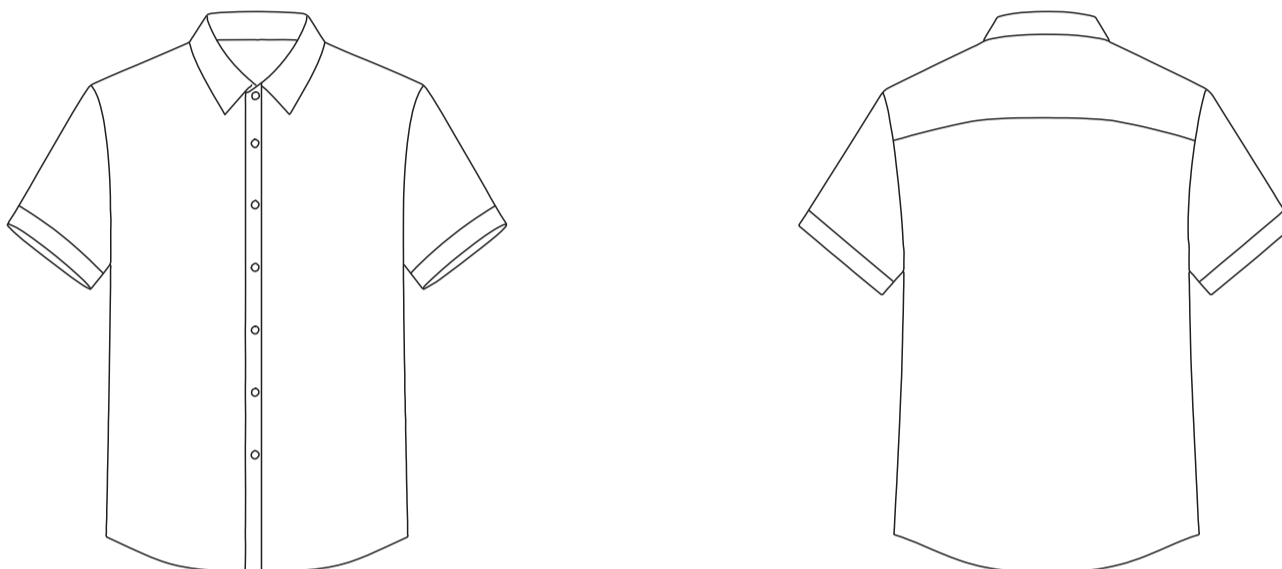

Product: PCC029  
 Product Size: Size S: chest width = 107cm; Body length = 71.8cm ; Size M: chest width = 112cm; Body length = 73cm  
 Size L: chest width = 117cm; Body length = 74.2cm ; Size XL: chest width = 122cm; Body length = 75.4cm  
 Size 2XL: chest width = 127cm; Body length = 76.6cm ; Size 3XL: Chest width = 132cm; Body length = 77.8cm  
 Size 4XL: Chest width = 137cm; Body length = 79cm ; Size 5XL: Chest width = 142cm; Body length = 80cm  
 Decoration Options: Sublimation

## Size:L

Shown at 10% actual size

\*Please note, some information on tags may be covered by the stitching seam connecting it to the garment. Please take note when designing your tag. This applies to the neckline, shoulder seam, side seam, sleeves or bottom hem.

## Size:L

Print size: 625.7mm(w) x 687.3mm(h)  
 Shown at 10% actual size

Print size: 373.9mm(w) x 792.1mm(h)

- Knife line
- Safe print area
- Bleed area

collar outside

collar inside

Print size: 532.5mm(w) x 102.7mm(h)

\*This two panels should be mirror symmetry

left sleeve

right sleeve

Print size: 496.4mm(w) x 293.8mm(h)

back yoke outside

back yoke inside

Print size: 532.5mm(w) x 172.6mm(h)

\*This two panels should be mirror symmetry