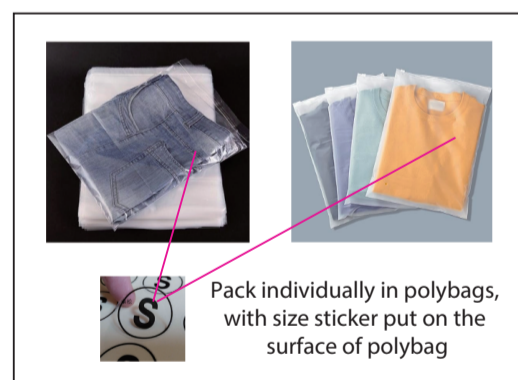

LOGO refer colour

PMS XX C
PMS XX C
PMS XX C