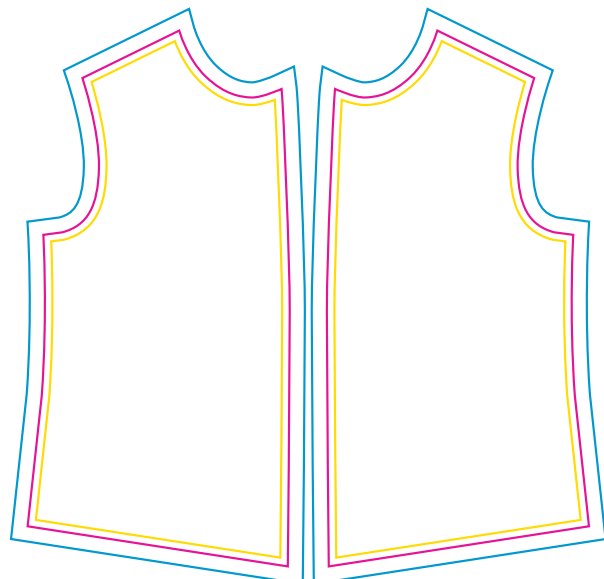

Product: PCC029W  
 Product Size: Size 8Y: chest width = 94cm; Body length = 64cm  
 Size 10Y: chest width = 98cm; Body length = 65cm  
 Size 12Y: chest width = 102cm; Body length = 66cm  
 Size 14Y: chest width = 106cm; Body length = 67cm  
 Size 16Y: chest width = 110cm; Body length = 68cm  
 Decoration Options: Sublimation

## Size:8

Print size: 346.6mm(w) x 708.8mm(h)  
 Shown at 10% actual size

Print size: 527.7mm(w) x 701.2mm(h)

collar outside

collar inside

Print size: 498mm(w) x 106.5mm(h)

\*This two panels should be mirror symmetry

left sleeve

right sleeve

Print size: 395.4mm(w) x 244.7mm(h)

- Knife line
- Safe print area
- Bleed area

## LOGO refer colour

- PMS XX C
- PMS XX C
- PMS XX C