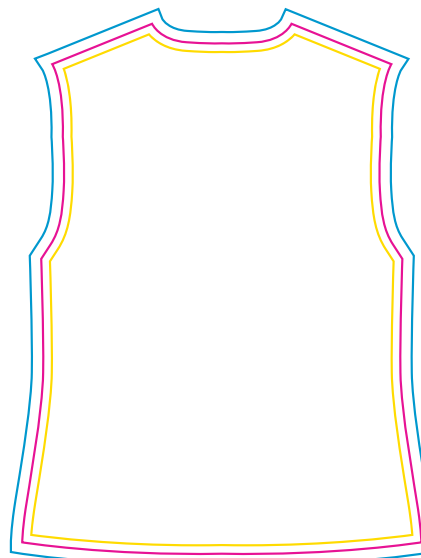

Product: PCC029W  
 Product Size: Size 8Y: chest width = 94cm; Body length = 64cm  
 Size 10Y: chest width = 98cm; Body length = 65cm  
 Size 12Y: chest width = 102cm; Body length = 66cm  
 Size 14Y: chest width = 106cm; Body length = 67cm  
 Size 16Y: chest width = 110cm; Body length = 68cm  
 Decoration Options: Sublimation

## Size:8

Print size: 346.6mm(w) x 708.8mm(h)  
 Shown at 10% actual size

Print size: 527.7mm(w) x 701.2mm(h)

collar outside

collar inside

Print size: 498mm(w) x 106.5mm(h)

\*This two panels should be mirror symmetry

left sleeve

right sleeve

Print size: 395.4mm(w) x 244.7mm(h)

- Knife line
- Safe print area
- Bleed area

## LOGO refer colour

- PMS XX C
- PMS XX C
- PMS XX C