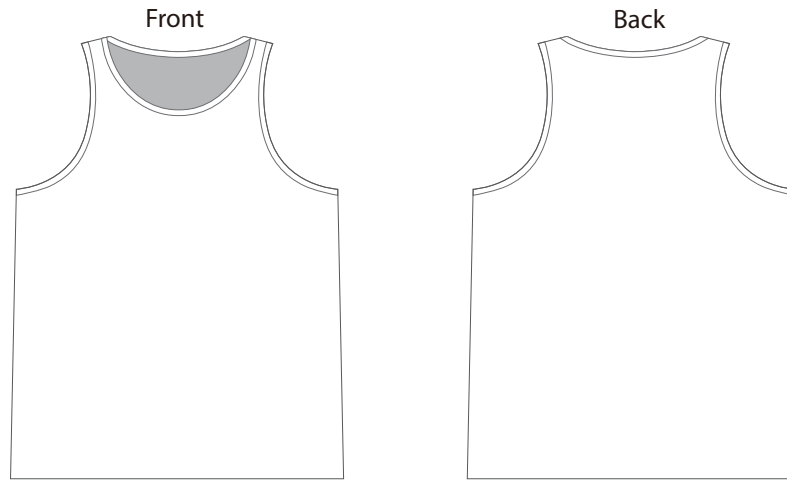

Product: PCC040A

Product Size: Kid's Size

Size 4Y: chest width = 70cm; Body length = 49.5cm ; Size 6Y: chest width = 75cm; Body length = 52.5cm

Size 8Y: chest width = 80cm; Body length = 55.5cm ; Size 10Y: chest width = 85cm; Body length = 58.5cm

Size 12Y: chest width = 90cm; Body length = 61.5cm ; Size 14Y: chest width = 95cm; Body length = 64.5cm

Size 16Y: chest width = 100cm; Body length = 67.5cm

Decoration Options: Sublimation

Size:10Y

Shown at 10% actual size

*Any pattern near the seam is possible to be covered by the stitches.

The positions to pay attention to are: neckline, shoulder seam, side seam, sleeves hem, bottom hem.

Size splits

Choose the corresponding size range of this SKU

Men's size	S	M	L	XL	2XL	3XL	4XL	5XL
order quantity								

Ladies' size	L8	L10	L12	L14	L16	L18
order quantity						

Kids'size	S	M	L	XL	2XL	3XL	4XL	5XL
order quantity