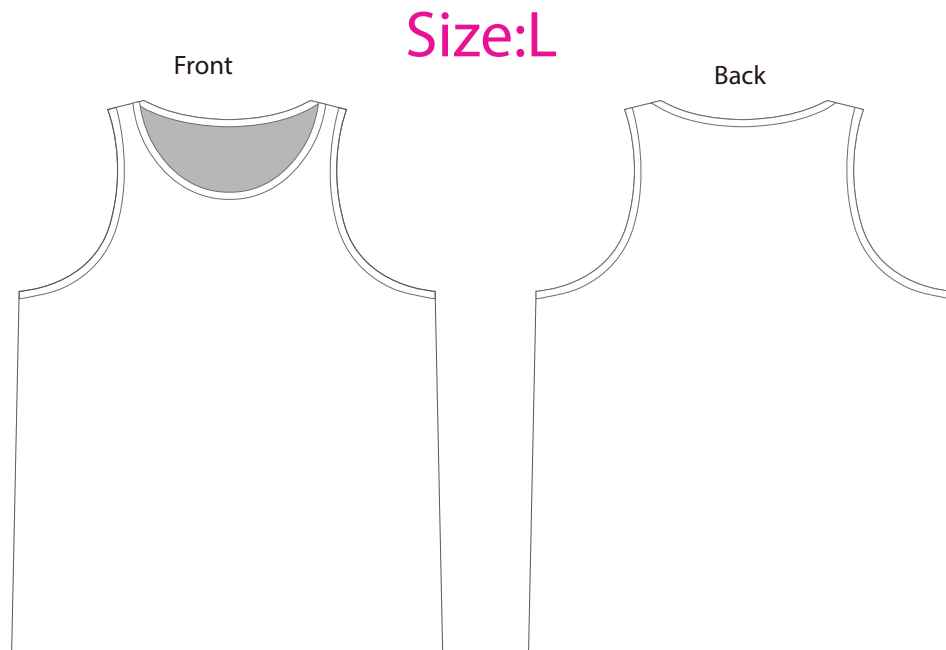

Product: PCC040A
 Product Size: Men's Size

Size S: chest width = 102cm; Body length = 69cm ; Size M: chest width = 107cm; Body length = 72cm
 Size L: chest width = 112cm; Body length = 75cm ; Size XL: chest width = 117cm; Body length = 78cm
 Size 2XL: chest width = 122cm; Body length = 81cm ; Size 3XL: chest width = 127cm; Body length = 84cm
 Size 4XL: chest width = 132cm; Body length = 87cm ; Size 5XL: chest width = 137cm; Body length = 89cm

Decoration Options: Sublimation

Shown at 10% actual size

*Any pattern near the seam is possible to be covered by the stitches.
 The positions to pay attention to are: neckline, shoulder seam, side seam, sleeves hem, bottom hem.

Product: PCC040A

Product Size: Women's Size

Size L6: chest width = 76cm; Body length = 53cm ; Size L8: chest width = 81cm; Body length = 55.5cm

Size L10: chest width = 86cm; Body length = 58.m ; Size L12: chest width = 91cm; Body length = 60.5cm

Size L14: chest width = 96cm; Body length = 63cm ; Size L16: chest width = 101cm; Body length = 65.5cm

Size L18: chest width = 106cm; Body length = 68cm

Decoration Options: Sublimation

Size: L10

Shown at 10% actual size