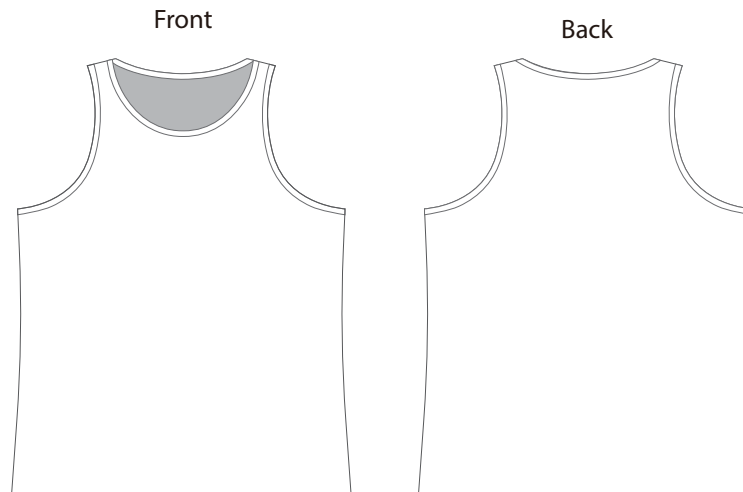

Decoration Options: Sublimation

Shown at 10% actual size

*Any pattern near the seam is possible to be covered by the stitches.
 The positions to pay attention to are: neckline, shoulder seam, side seam, sleeves hem, bottom hem.

Product: PCC040A

Product Size: Women's Size

Size L6: chest width = 76cm; Body length = 53cm ; Size L8: chest width = 81cm; Body length = 55.5cm

Size L10: chest width = 86cm; Body length = 58.m ; Size L12: chest width = 91cm; Body length = 60.5cm

Size L14: chest width = 96cm; Body length = 63cm ; Size L16: chest width = 101cm; Body length = 65.5cm

Size L18: chest width = 106cm; Body length = 68cm

Decoration Options: Sublimation

Size: L10

Shown at 10% actual size

*Any pattern near the seam is possible to be covered by the stitches.
The positions to pay attention to are: neckline, shoulder seam, side seam, sleeves hem, bottom hem.

Size splits

Choose the corresponding size range of this SKU