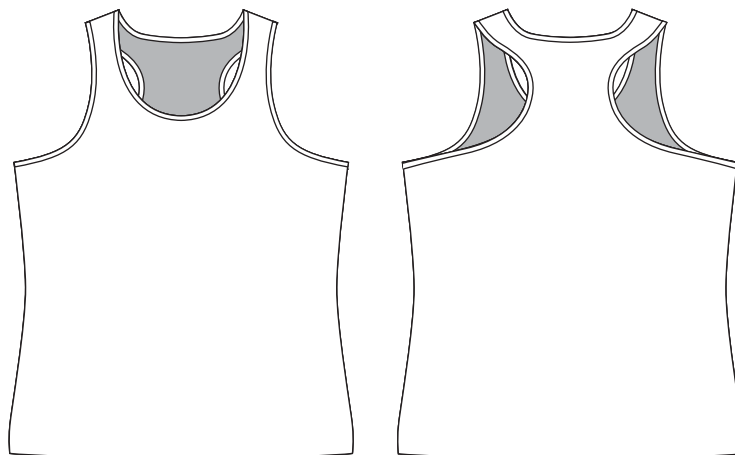

Decoration Options: Sublimation

Shown at 10% actual size

*Any pattern near the seam is possible to be covered by the stitches.

The positions to pay attention to are: neckline, shoulder seam, side seam, sleeves hem, bottom hem.

Product: PCC040B

Product Size: Women's Size

Size L6: chest width = 80cm; Body length = 55cm ; Size L8: chest width = 85cm; Body length = 58cm

Size L10: chest width = 90cm; Body length = 61cm ; Size L12: chest width = 95cm; Body length = 64cm

Size L14: chest width = 100cm; Body length = 67cm ; Size L16: chest width = 105cm; Body length = 70cm

Size L18: chest width = 110cm; Body length = 73cm

Decoration Options: Sublimation

Size:12

Shown at 10% actual size