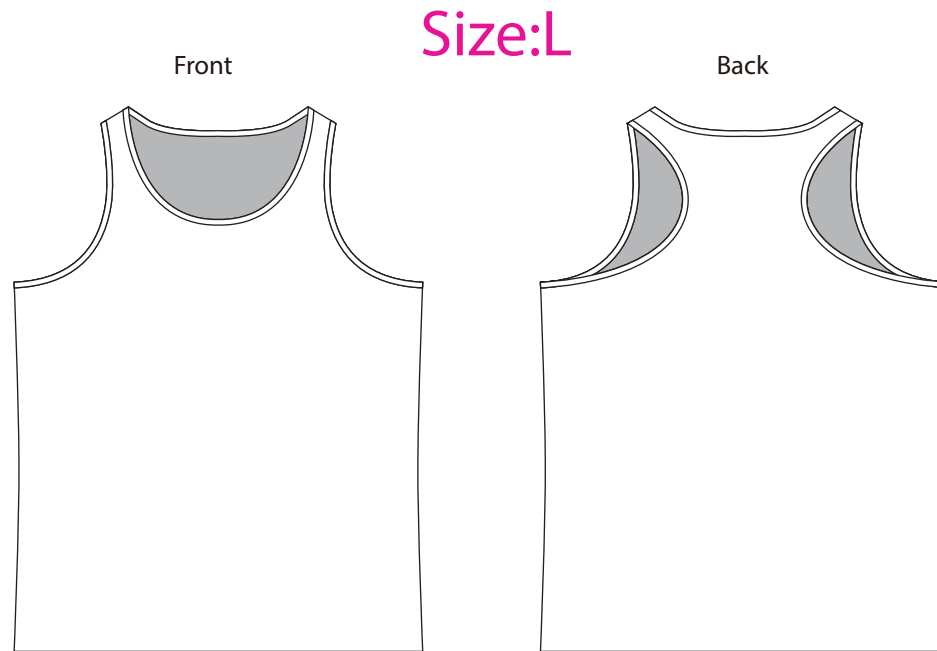

Product: PCC040B

Product Size: Men's Size

Size S: chest width = 97cm; Body length = 66.5cm ; Size M: chest width = 102cm; Body length = 69cm

Size L: chest width = 107cm; Body length = 71.5cm ; Size XL: chest width = 112cm; Body length = 74cm

Size 2XL: chest width = 117cm; Body length = 76.5cm ; Size 3XL: chest width = 122cm; Body length = 79cm

Size 4XL: chest width = 127cm; Body length = 81.5cm ; Size 5XL: chest width = 132cm; Body length = 84cm

Decoration Options: Sublimation

Shown at 10% actual size

*Any pattern near the seam is possible to be covered by the stitches.

The positions to pay attention to are: neckline, shoulder seam, side seam, sleeves hem, bottom hem.

Product: PCC040B

Product Size: Women's Size

Size L6: chest width = 80cm; Body length = 55cm ; Size L8: chest width = 85cm; Body length = 58cm

Size L10: chest width = 90cm; Body length = 61cm ; Size L12: chest width = 95cm; Body length = 64cm