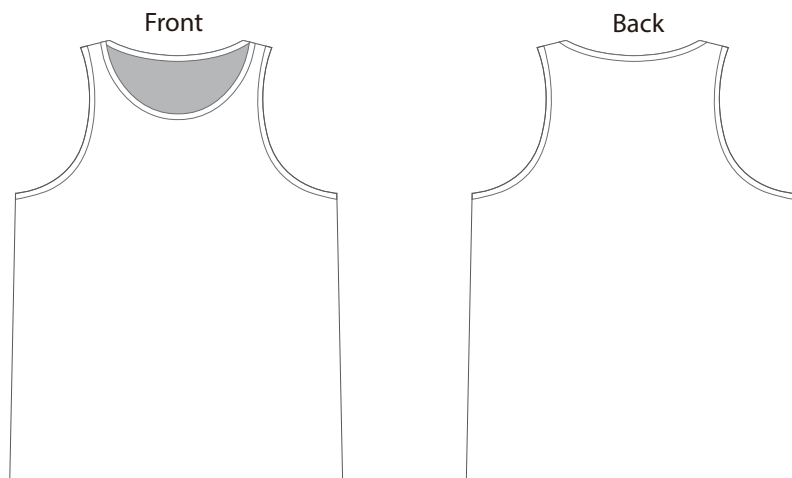

Product: PCC040B

Product Size: Kid's Size

Size 4Y: chest width = 70cm; Body length = 49.5cm ; Size 6Y: chest width = 75cm; Body length = 52.5cm

Size 8Y: chest width = 80cm; Body length = 55.5cm ; Size 10Y: chest width = 85cm; Body length = 58.5cm

Size 12Y: chest width = 90cm; Body length = 61.5cm ; Size 14Y: chest width = 95cm; Body length = 64.5cm

Size 16Y: chest width = 100cm; Body length = 67.5cm

Decoration Options: Sublimation

Size:10Y

Shown at 10% actual size