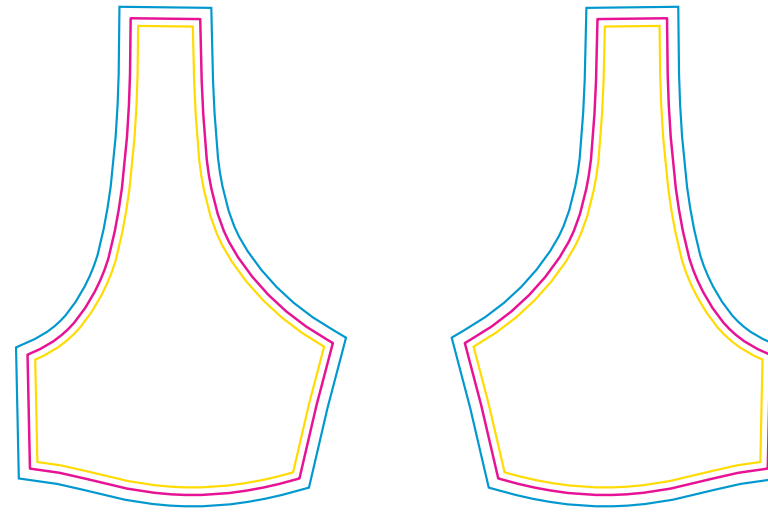

Product: PCC141  
 Product Size: Size S: chest width = 64cm; Length = 30cm  
 Size M: chest width = 68cm; Length = 31cm  
 Size L: chest width = 72cm; Length = 32cm  
 Size XL: chest width = 76cm; Length = 33cm  
 Decoration Options: Sublimation

## Size:S

Print size: 201.9mm(w) x 315.2mm(h)  
 Shown at 20% actual size

- Knife line
- Safe print area
- Bleed area

\*Please note, some information on tags may be covered by the stitching seam connecting it to the garment.  
 Please take note when designing your tag. This applies to the neckline, shoulder seam, side seam, sleeves or bottom hem.

## Size splits

|                |    |     |     |     |     |     |
|----------------|----|-----|-----|-----|-----|-----|
| Ladies' size   | L8 | L10 | L12 | L14 | L16 | L18 |
| order quantity |    |     |     |     |     |     |

## LOGO refer colour

- PMS XX C
- PMS XX C
- PMS XX C