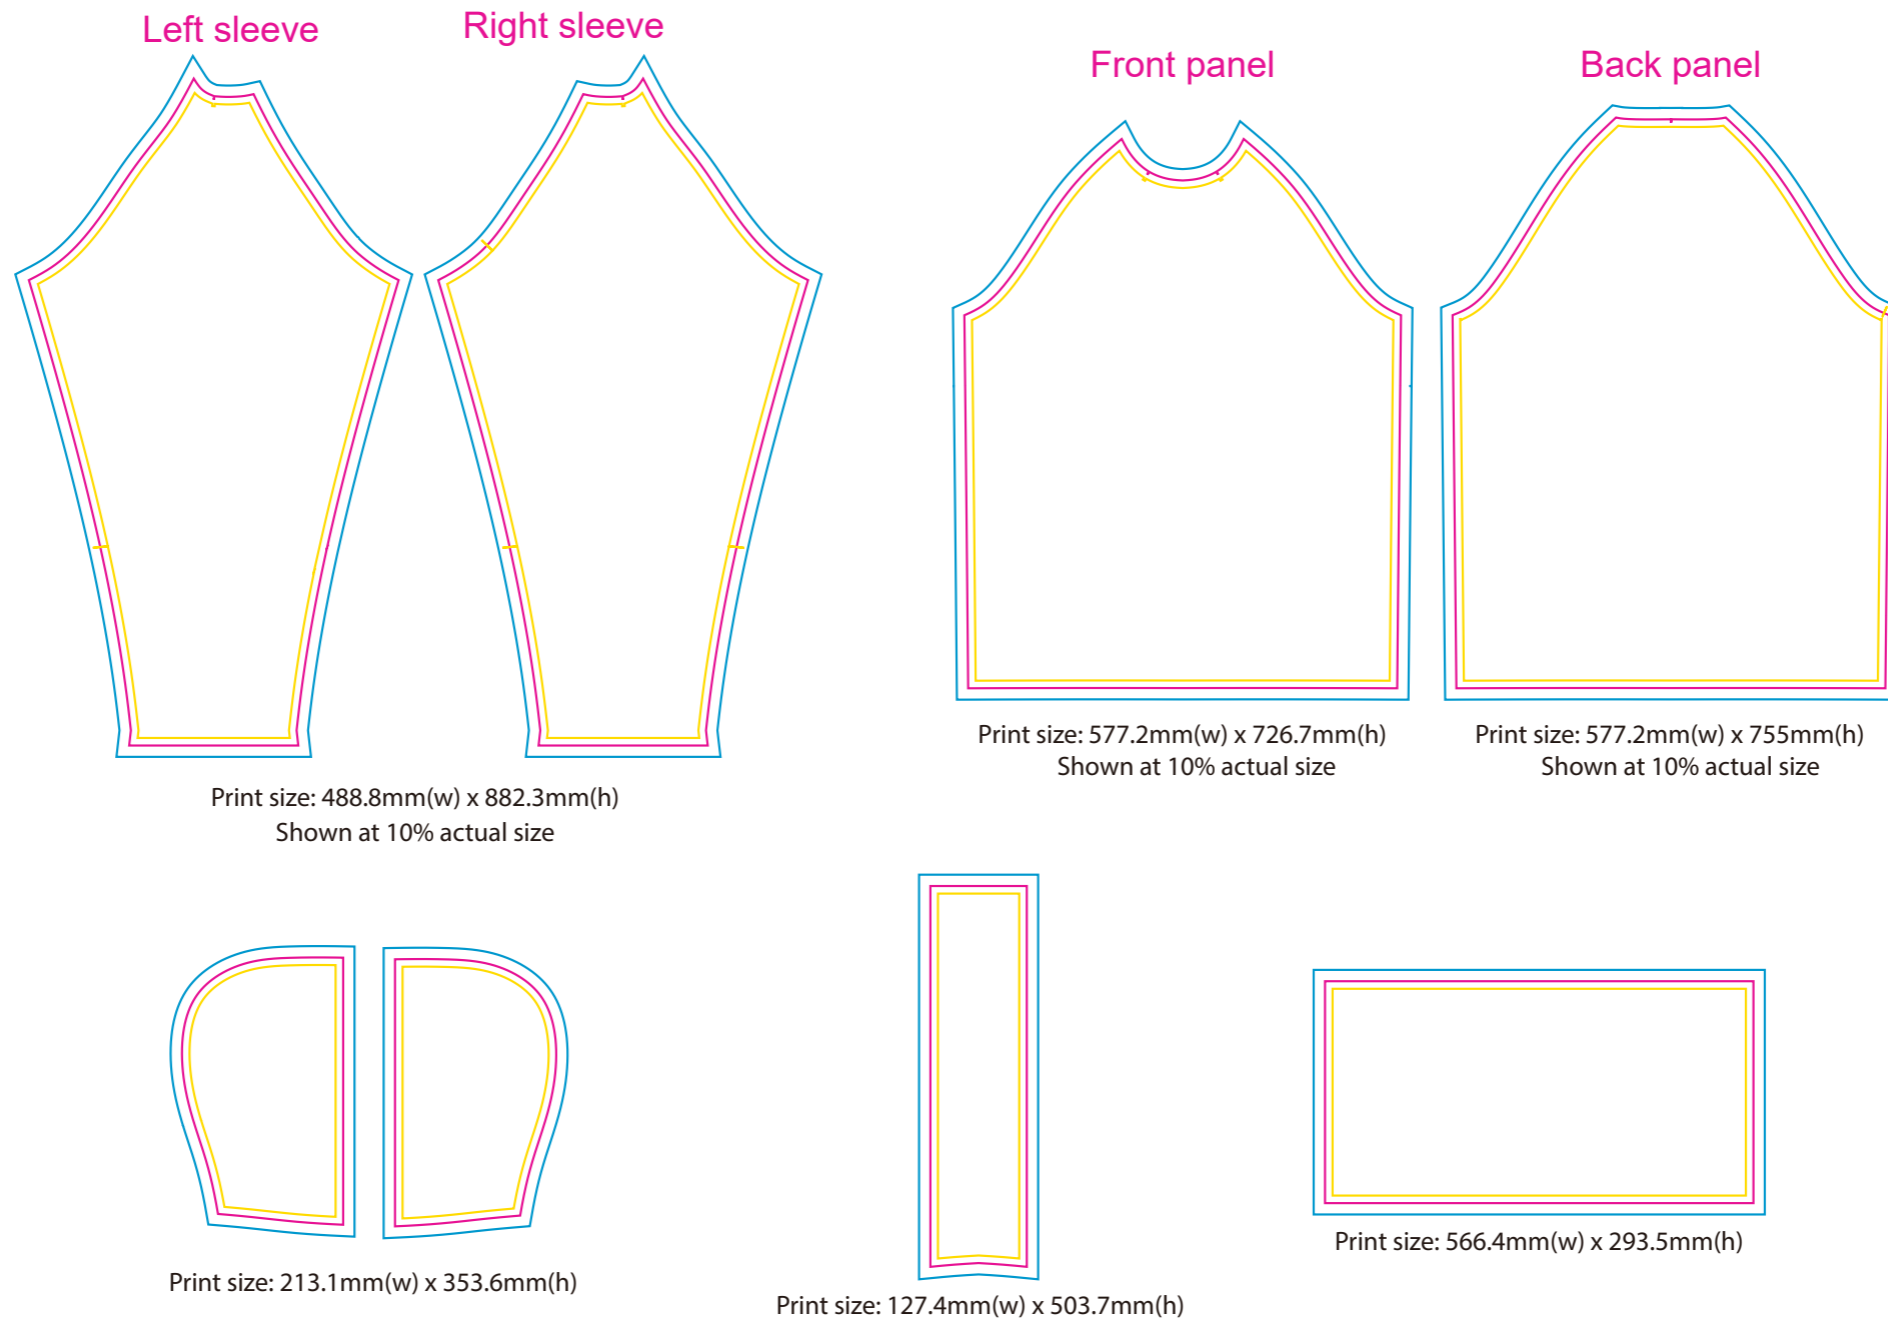

Product: PCC161  
 Product Size: Size S: chest width = 104cm; Body length = 67cm ; Size M: chest width = 108cm; Body length = 69cm  
 Size L: chest width = 112cm; Body length = 71cm ; Size XL: chest width = 116cm; Body length = 73cm  
 Size 2XL: chest width = 120cm; Body length = 75cm ; Size 3XL: chest width = 124cm; Body length = 77cm  
 Size 4XL: chest width = 128cm; Body length = 79cm  
 Decoration Options: Sublimation

## Size:L

\*Please note, some information on tags may be covered by the stitching seam connecting it to the garment. Please take note when designing your tag. This applies to the neckline, shoulder seam, side seam, sleeves or bottom hem.

### Size splits

Men's size	S	M	L	XL	2XL	3XL	4XL	5XL
order quantity								

### LOGO refer colour

■	PMS XX C
■	PMS XX C
■	PMS XX C

label type	✓ if required (customized brand label will cause additional cost, our product included standard size label and wash label defaultly)	
brand label		
size label		
wash label		