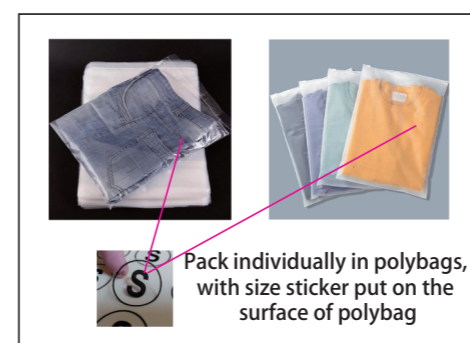

LOGO refer colour

■	PMS XX C
■	PMS XX C
■	PMS XX C