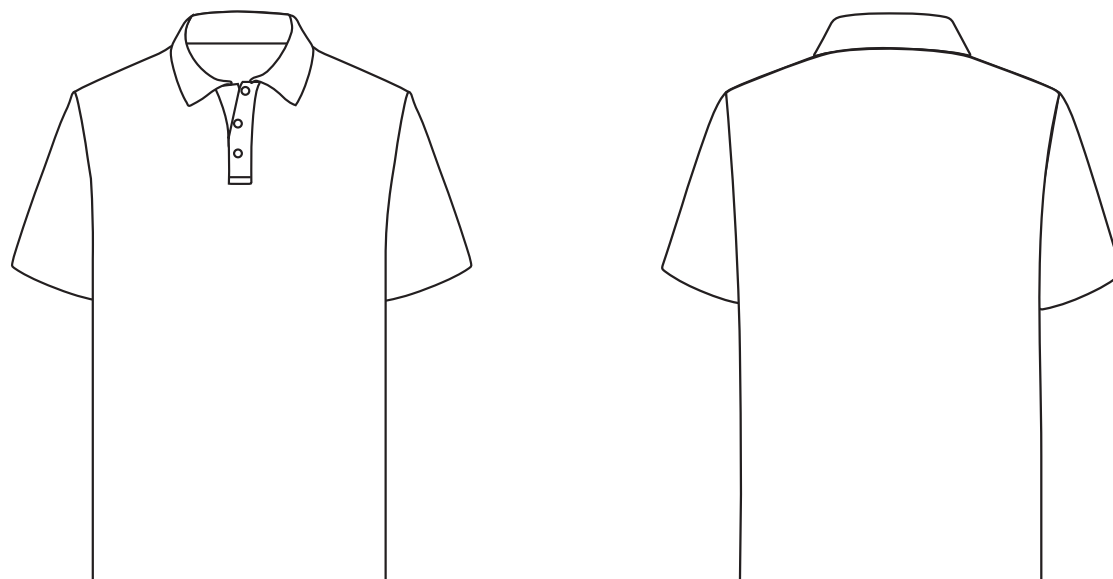

Product: PCC310
 Product Size: Men's Size

Size S: chest=106cm; Body length=70.5cm ; Size M: chest=111cm; Body length=73cm

Size L: chest=116cm; Body length=75.5cm ; Size XL: chest=121cm; Body length=78cm

Size 2XL: chest=126cm; Body length=80.5cm ; Size 3XL: chest=131cm; Body length=83cm

Size 4XL: chest=136cm; Body length=85.5cm ; Size 5XL: chest=141cm; Body length=88cm

Decoration Options: Sublimation

Size:L

Shown at 10% actual size

*Please note, some information on tags may be covered by the stitching seam connecting it to the garment. Please take note when designing your tag. This applies to the neckline, shoulder seam, side seam, sleeves or bottom hem.

A size label and a washing label is included by default.

Size:L

Shown at 10% actual size
Print size: 615.3mm(w) x 788.9mm(h)

Print size: 623.9mm(w) x 817.5mm(h)

Print size: 517.3mm(w) x 107.3mm(h)

Print size: 514.3mm(w) x 102.9mm(h)