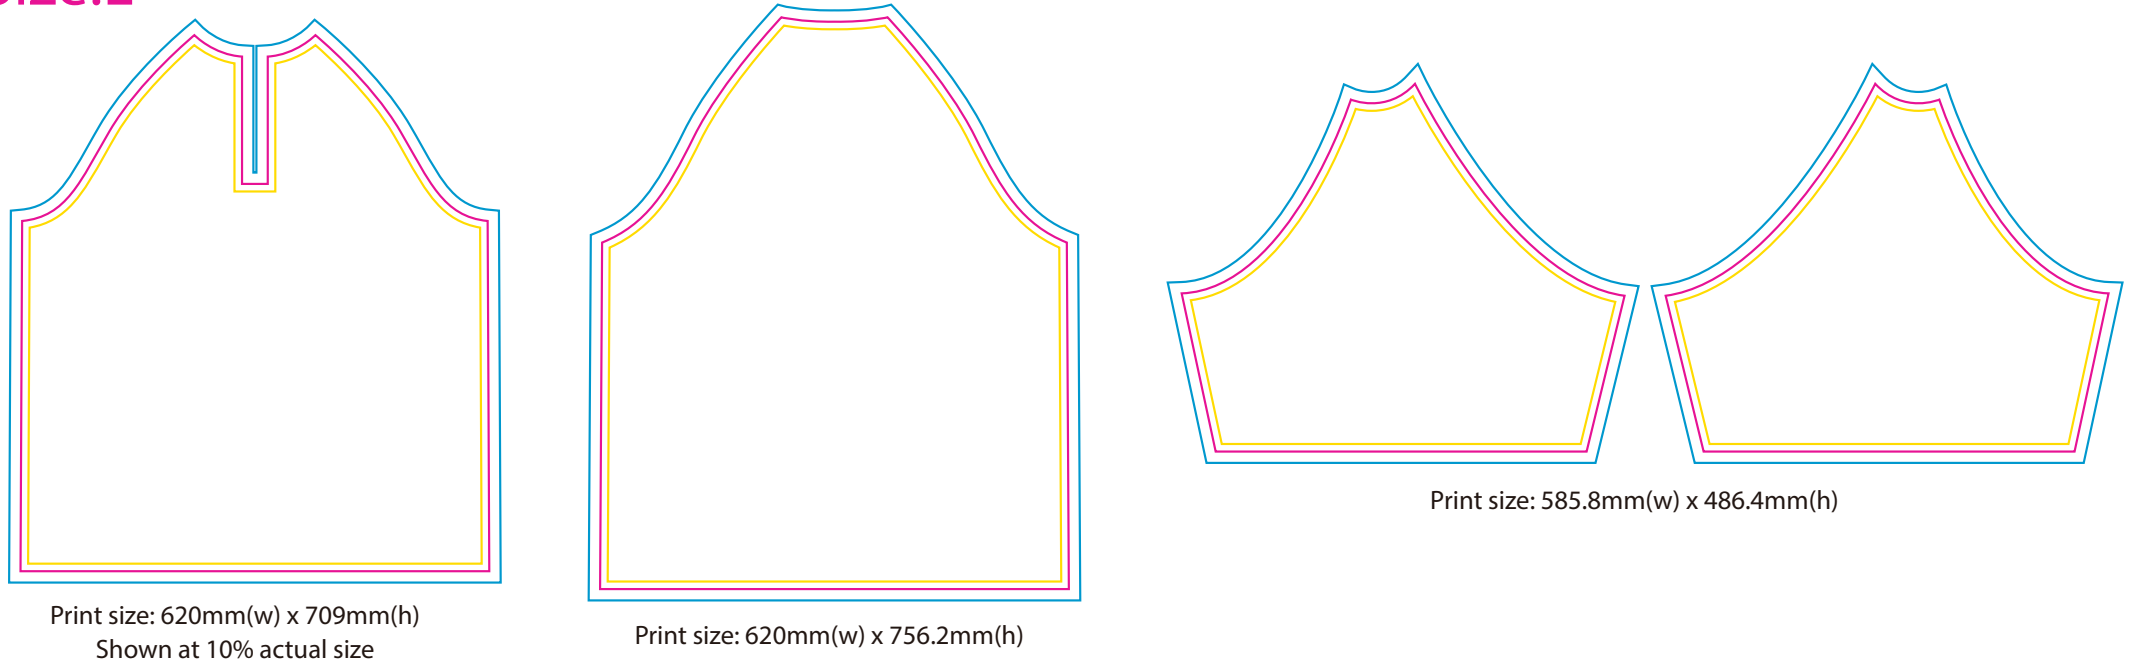

Product: PCC311
 Product Size: Size S: chest=106cm; Body length=70.5cm ; Size M: chest=111cm; Body length=73cm
 Size L: chest=116cm; Body length=75.5cm ; Size XL: chest=121cm; Body length=78cm
 Size 2XL: chest=126cm; Body length=80.5cm ; Size 3XL: chest=131cm; Body length=83cm
 Size 4XL: chest=136cm; Body length=85.5cm ; Size 5XL: chest=141cm; Body length=88cm
 Decoration Options: Sublimation

Size:L

*Please note, some information on tags may be covered by the stitching seam connecting it to the garment.
 Please take note when designing your tag. This applies to the neckline, shoulder seam, side seam, sleeves or bottom hem.

Size splits

Men's size	S	M	L	XL	2XL	3XL	4XL	5XL
order quantity								
Ladies' size	L8	L10	L12	L14	L16	L18		
order quantity								

LOGO refer colour

- PMS XX C
- PMS XX C
- PMS XX C

label type	√ if required (customized brand label will cause additional cost, our product included standard size label and wash label defaultly)	
brand label		
size label		
wash label		