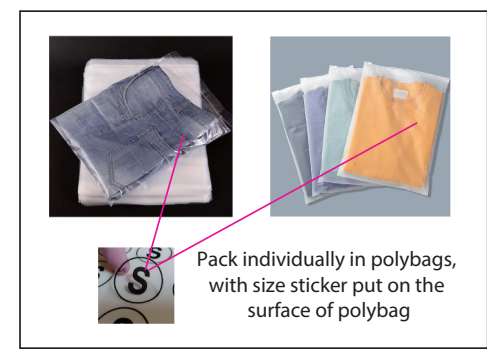

Product: PCC311
 Product Size: Size S: chest=106cm; Body length=70.5cm ; Size M: chest=111cm; Body length=73cm
 Size L: chest=116cm; Body length=75.5cm ; Size XL: chest=121cm; Body length=78cm
 Size 2XL: chest=126cm; Body length=80.5cm ; Size 3XL: chest=131cm; Body length=83cm
 Size 4XL: chest=136cm; Body length=85.5cm ; Size 5XL: chest=141cm; Body length=88cm
 Decoration Options: Sublimation

Size:L

*Please note, some information on tags may be covered by the stitching seam connecting it to the garment.
 Please take note when designing your tag. This applies to the neckline, shoulder seam, side seam, sleeves or bottom hem.

Size splits

Men's size	S	M	L	XL	2XL	3XL	4XL	5XL
order quantity								
Ladies' size	L8	L10	L12	L14	L16	L18		
order quantity								

LOGO refer colour

- PMS XX C
- PMS XX C
- PMS XX C

label type	√ if required (customized brand label will cause additional cost, our product included standard size label and wash label defaultly)	
brand label		
size label		
wash label		