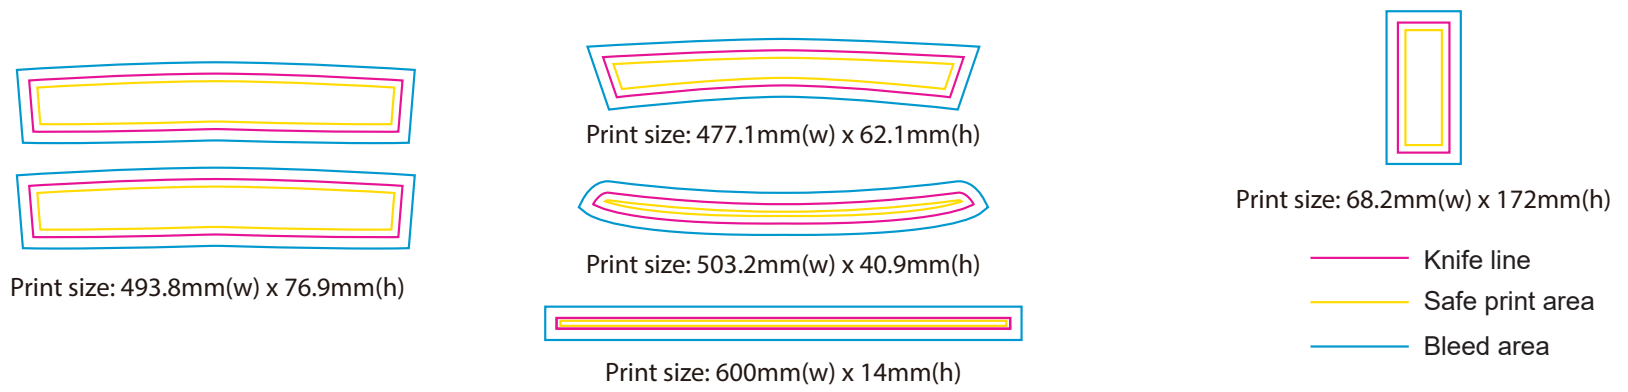

Product: PCC311
 Product Size: Size S: chest=106cm; Body length=70.5cm ; Size M: chest=111cm; Body length=73cm
 Size L: chest=116cm; Body length=75.5cm ; Size XL: chest=121cm; Body length=78cm
 Size 2XL: chest=126cm; Body length=80.5cm ; Size 3XL: chest=131cm; Body length=83cm
 Size 4XL: chest=136cm; Body length=85.5cm ; Size 5XL: chest=141cm; Body length=88cm
 Decoration Options: Sublimation

Size:L

*Please note, some information on tags may be covered by the stitching seam connecting it to the garment.
 Please take note when designing your tag. This applies to the neckline, shoulder seam, side seam, sleeves or bottom hem.

Size splits

Men's size	S	M	L	XL	2XL	3XL	4XL	5XL
order quantity								
Ladies' size	L8	L10	L12	L14	L16	L18		
order quantity								

LOGO refer colour

- PMS XX C
- PMS XX C
- PMS XX C

label type	√ if required (customized brand label will cause additional cost, our product included standard size label and wash label defaultly)	
brand label		
size label		
wash label		