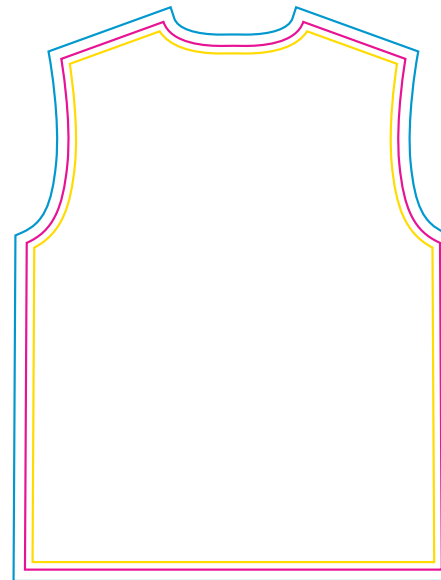

Product: PCC321
 Product Size: Size S: chest=104cm; Body length=68cm ; Size M: chest=109cm; Body length=70.5cm
 Size L: chest=114cm; Body length=73cm ; Size XL: chest=119cm; Body length=75.5cm
 Size 2XL: chest=124cm; Body length=77cm ; Size 3XL: chest=129cm; Body length=78.5cm
 Size 4XL: chest=134cm; Body length=80cm ; Size 5XL: chest=139cm; Body length=81.5cm
 Decoration Options: Sublimation

Size:L

Print size: 577.1mm(w) x 740.7mm(h)
 Shown at 10% actual size

Print size: 551.3mm(w) x 724.4mm(h)

Print size: 489.7mm(w) x 211mm(h)

Print size: 375mm(w) x 50.6mm(h)

Print size: 520mm(w) x 40.1mm(h)

- Knife line
- Safe print area
- Bleed area

*Please note, some information on tags may be covered by the stitching seam connecting it to the garment. Please take note when designing your tag. This applies to the neckline, shoulder seam, side seam, sleeves or bottom hem.

Size splits

Men's size	S	M	L	XL	2XL	3XL	4XL	5XL
order quantity								

Ladies' size	L8	L10	L12	L14	L16	L18
order quantity						

Kids size	6Y	8Y	10Y	12Y	14Y	16Y
order quantity						

LOGO refer colour

	PMS XX C
	PMS XX C
	PMS XX C