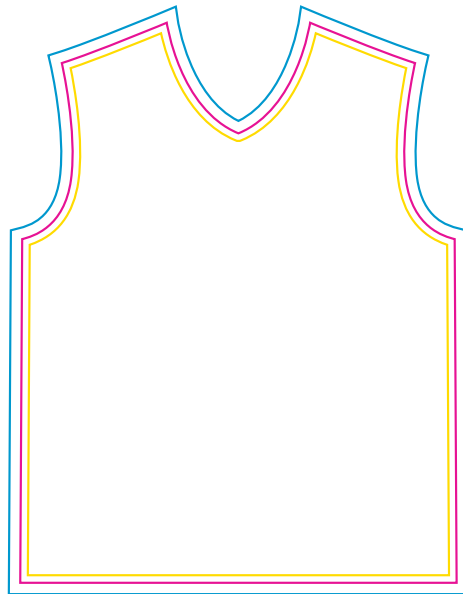

Product: PCC321
 Product Size: Size S: chest=104cm; Body length=68cm ; Size M: chest=109cm; Body length=70.5cm
 Size L: chest=114cm; Body length=73cm ; Size XL: chest=119cm; Body length=75.5cm
 Size 2XL: chest=124cm; Body length=77cm ; Size 3XL: chest=129cm; Body length=78.5cm
 Size 4XL: chest=134cm; Body length=80cm ; Size 5XL: chest=139cm; Body length=81.5cm
 Decoration Options: Sublimation

Size:L

Print size: 577.1mm(w) x 740.7mm(h)
 Shown at 10% actual size

Print size: 551.3mm(w) x 724.4mm(h)

Print size: 489.7mm(w) x 211mm(h)

Print size: 375mm(w) x 50.6mm(h)

Print size: 520mm(w) x 40.1mm(h)

- Knife line
- Safe print area
- Bleed area

*Please note, some information on tags may be covered by the stitching seam connecting it to the garment. Please take note when designing your tag. This applies to the neckline, shoulder seam, side seam, sleeves or bottom hem.

Size splits

Men's size	S	M	L	XL	2XL	3XL	4XL	5XL
order quantity								

Ladies' size	L8	L10	L12	L14	L16	L18
order quantity						

Kids size	6Y	8Y	10Y	12Y	14Y	16Y
order quantity						

LOGO refer colour

	PMS XX C
	PMS XX C
	PMS XX C