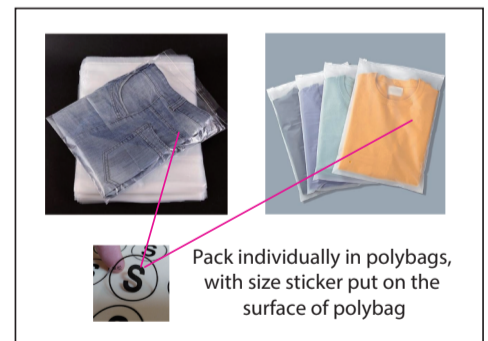

Product: PCC424
 Product Size: Size S: chest width = 104cm; Total length = 64cm ; Size M: chest width = 108cm; Total length = 66cm
 Size L: chest width = 112cm; Total length =68cm ; Size XL: chest width = 116cm; Total length = 70cm
 Size 2XL: chest width = 120cm; Total length = 72cm ; Size 3XL: chest width = 124cm; Total length = 74cm
 Decoration Options: Jacquard craft

Size:L

Shown at 10% actual size

Size splits

Choose the corresponding size range of this SKU

Unisex size	S	M	L	XL	2XL	3XL	4XL	5XL
order quantity								

LOGO refer colour

		PMS XX C
		PMS XX C
		PMS XX C

label type	√ if required (customized brand label will cause additional cost, our product included standard size label and wash label defaultly)	
brand label		
size label		
wash label		