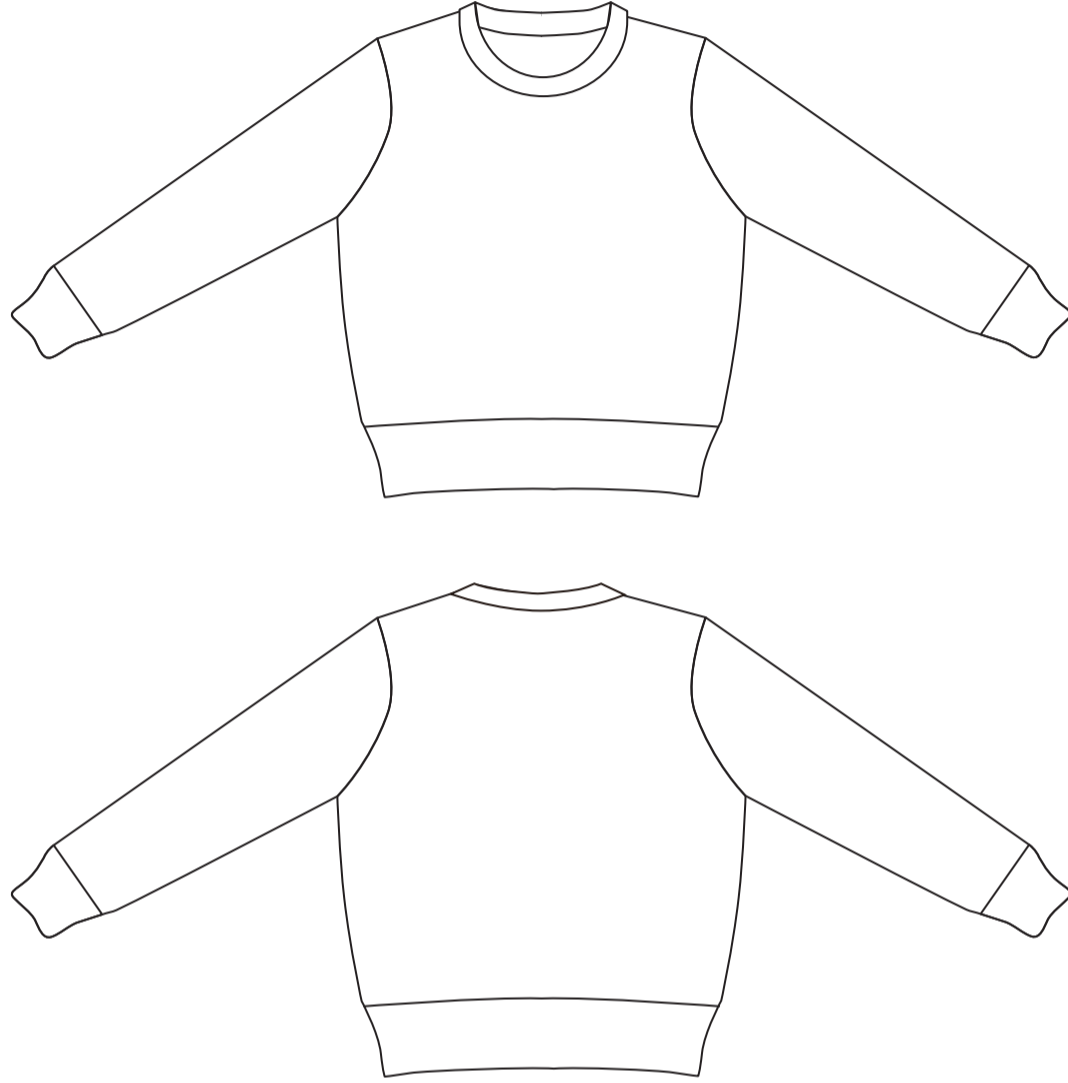

Product: PCC424
 Product Size: Size S: chest width = 104cm; Total length = 64cm ; Size M: chest width = 108cm; Total length = 66cm
 Size L: chest width = 112cm; Total length =68cm ; Size XL: chest width = 116cm; Total length = 70cm
 Size 2XL: chest width = 120cm; Total length = 72cm ; Size 3XL: chest width = 124cm; Total length = 74cm
 Decoration Options: Jacquard craft

Size:L

Shown at 10% actual size

Size splits

Choose the corresponding size range of this SKU

Unisex size	S	M	L	XL	2XL	3XL	4XL	5XL
order quantity								

LOGO refer colour

		PMS XX C
		PMS XX C
		PMS XX C

label type	√ if required (customized brand label will cause additional cost, our product included standard size label and wash label defaultly)	
brand label		
size label		
wash label		