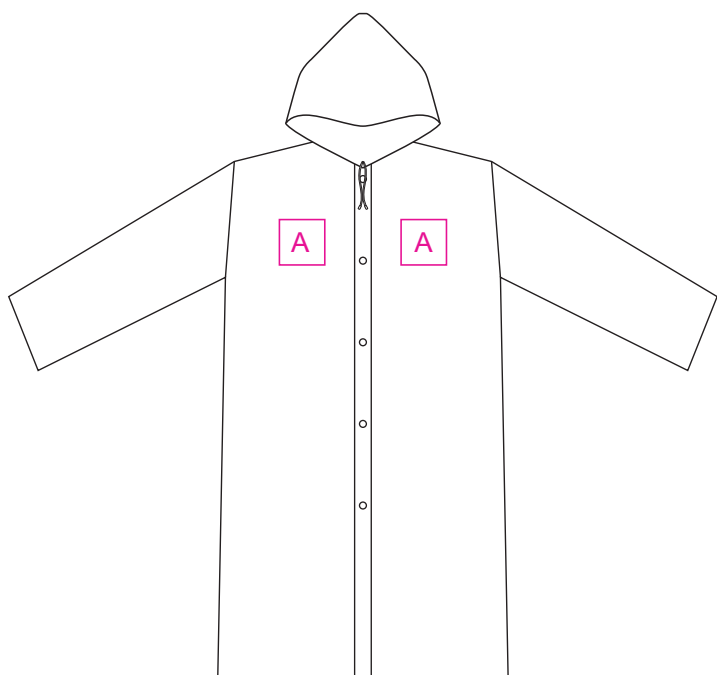

Product: PCC660
Product Size: 122x64cm
Decoration Options: Digital Print

Front

Back

Shown at 6% actual size
A Print size:100mm(W) x 100mm(H)
B Print size:300mm(W) x 300mm(H)