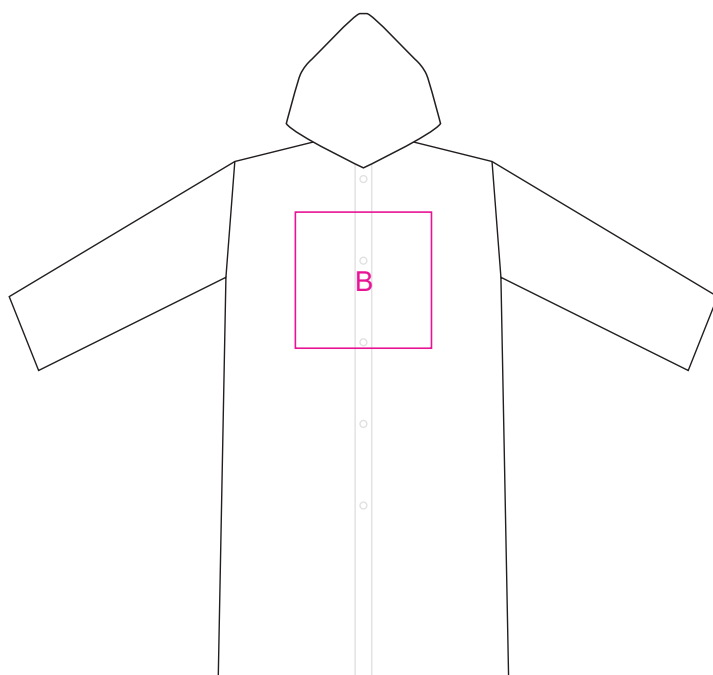

Product: PCC660
Product Size: 122x64cm
Decoration Options: Digital Print

Front

Back

Shown at 6% actual size
A Print size:100mm(W) x 100mm(H)
B Print size:300mm(W) x 300mm(H)