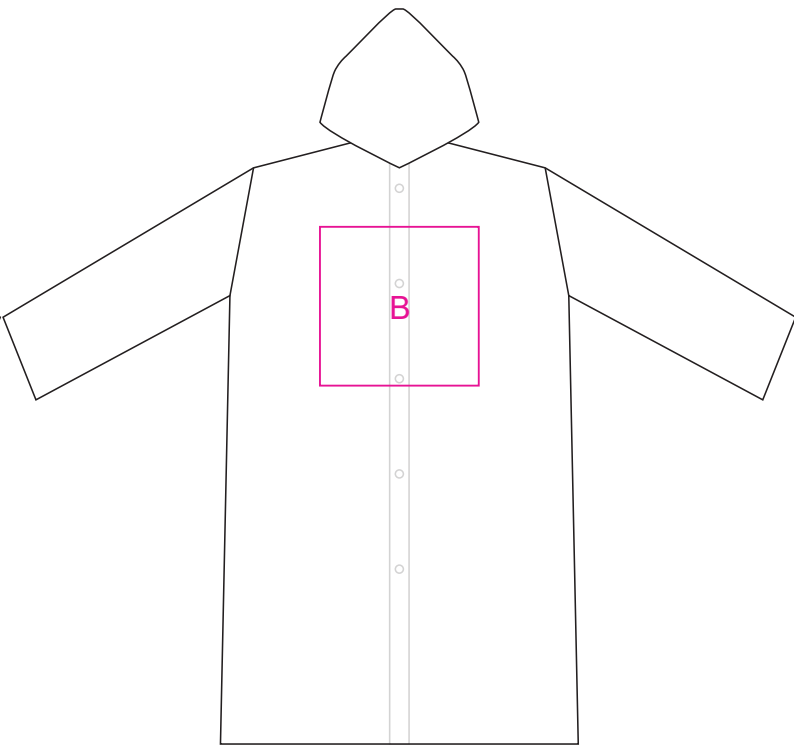

Product: PCC661  
Product Size: 117x68cm  
Decoration Options: Screen Print

Front

Back

Shown at 7% actual size

A Print size:100mm(W) x 100mm(H)

B Print size:300mm(W) x 300mm(H)