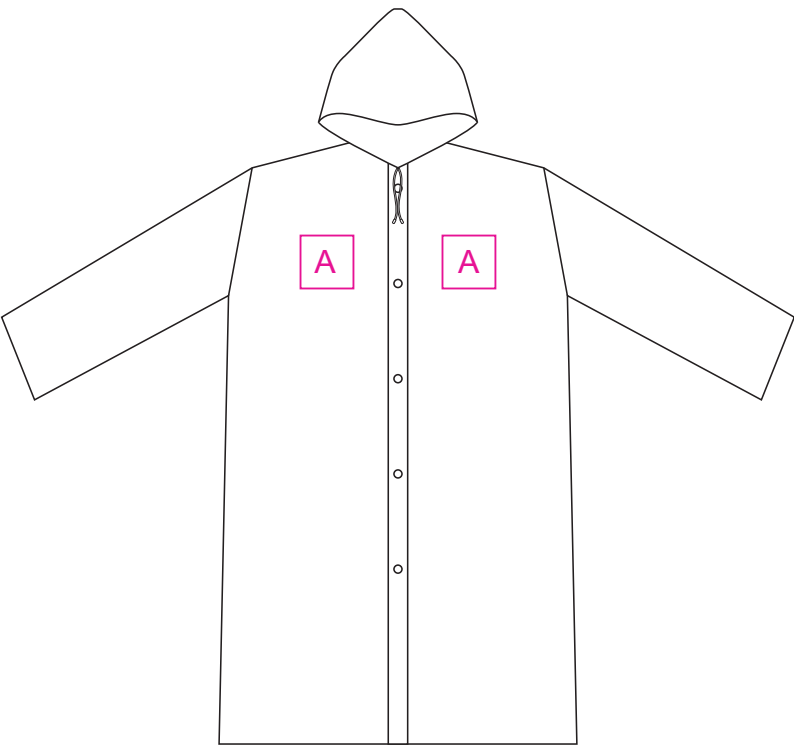

Product: PCC661  
Product Size: 117x68cm  
Decoration Options: Screen Print

Front

Back

Shown at 7% actual size

A Print size:100mm(W) x 100mm(H)

B Print size:300mm(W) x 300mm(H)