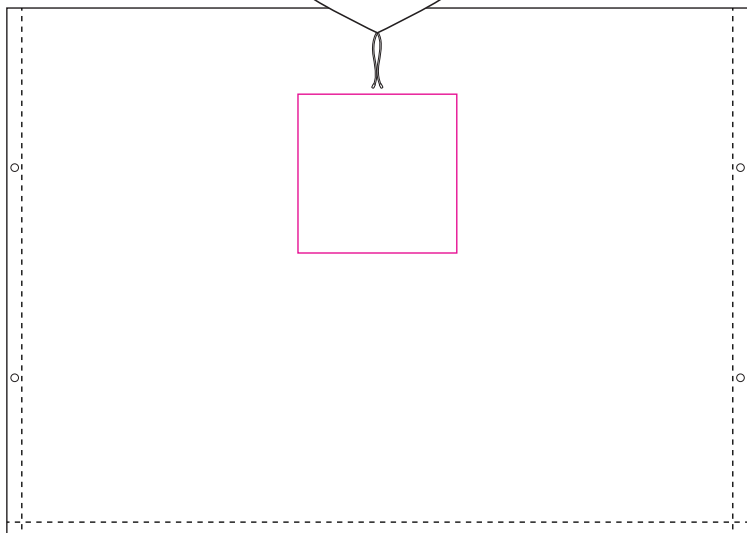

Product: PCC662
Product Size: 140cm(W)x 100cm(H)
Decoration Options: Screen Print

Front

Back

Shown at 7% actual size
Print size:300mm(W) x 300mm(H)