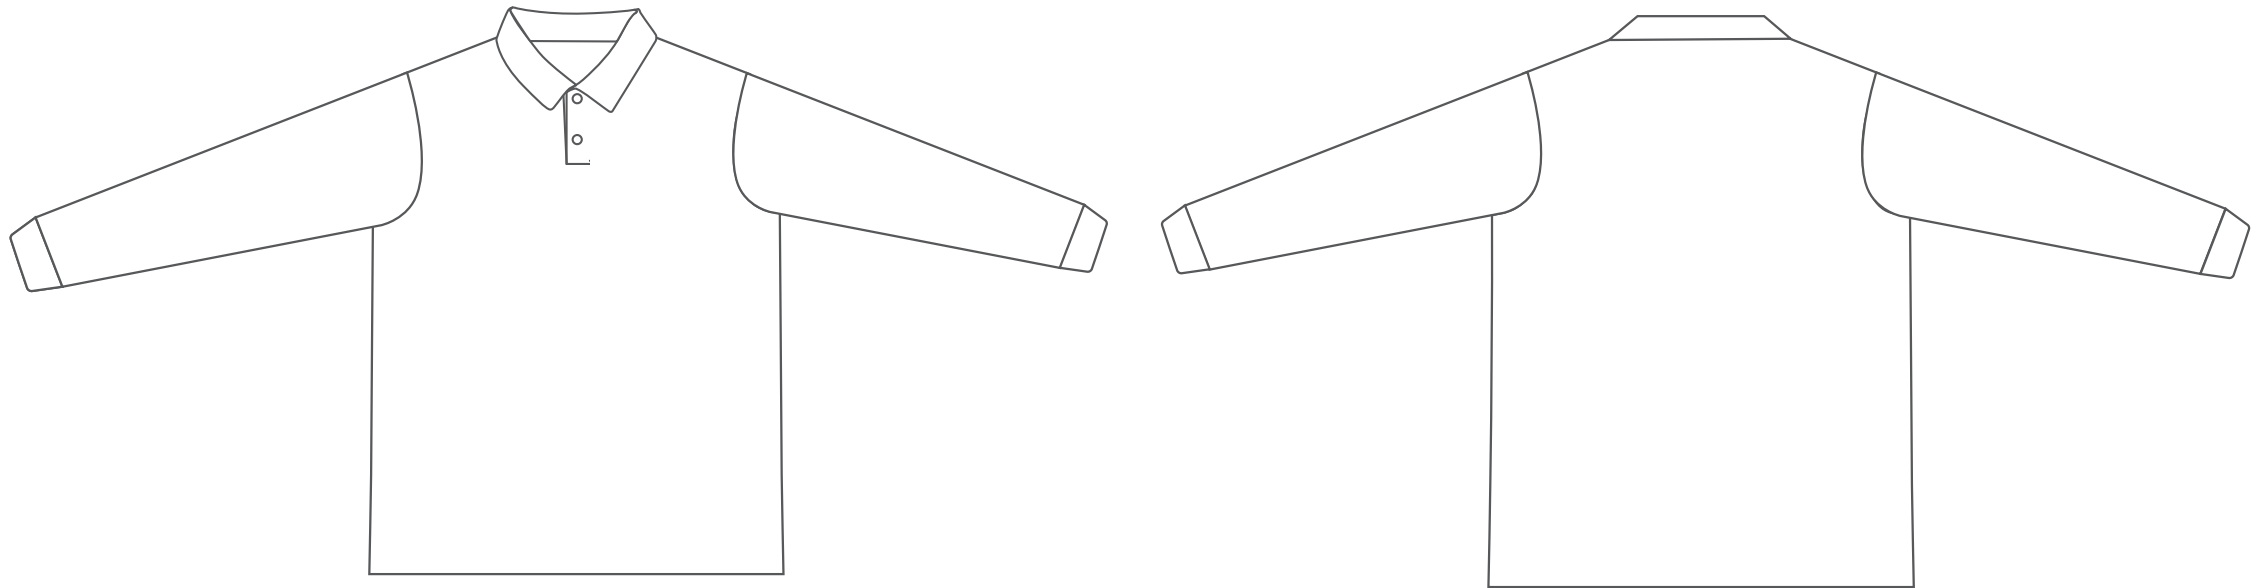

Product: PCC847
 Product Size: Men's Size
 Size S: chest=106cm; Body length=70.5cm ; Size M: chest=111cm; Body length=73cm
 Size L: chest=116cm; Body length=75.5cm ; Size XL: chest=121cm; Body length=78cm
 Size 2XL: chest=126cm; Body length=80.5cm ; Size 3XL: chest=131cm; Body length=83cm
 Size 4XL: chest=136cm; Body length=85.5cm ; Size 5XL: chest=141cm; Body length=88cm
 Decoration Options: Sublimation

Size:L

Shown at 10% actual size

*Please note, some information on tags may be covered by the stitching seam connecting it to the garment.
 Please take note when designing your tag. This applies to the neckline, shoulder seam, side seam, sleeves or bottom hem.