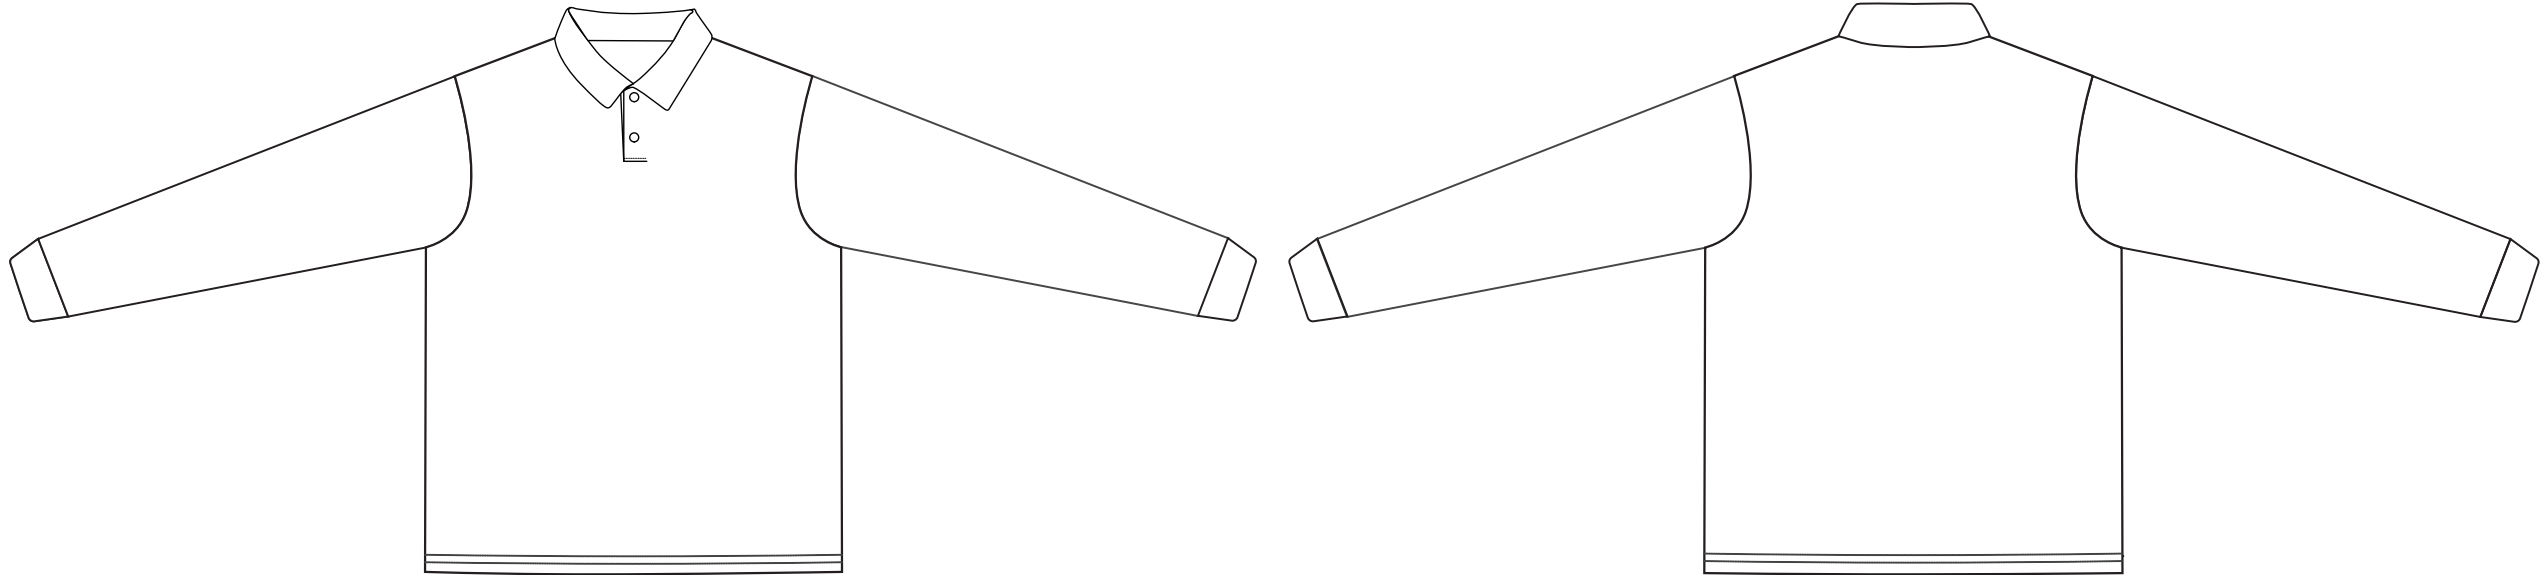

Product: PCC848
 Product Size: Men's Size
 Size S: chest=105cm; Body length=70.5cm ; Size M: chest=110cm; Body length=73cm
 Size L: chest=115cm; Body length=75.5cm ; Size XL: chest=120cm; Body length=78cm
 Size 2XL: chest=125cm; Body length=80.5cm ; Size 3XL: chest=130cm; Body length=83cm
 Size 4XL: chest=135cm; Body length=85.5cm ; Size 5XL: chest=140cm; Body length=88cm
 Decoration Options: Sublimation

Size:L

Shown at 10% actual size

*Please note, some information on tags may be covered by the stitching seam connecting it to the garment. Please take note when designing your tag. This applies to the neckline, shoulder seam, side seam, sleeves or bottom hem.