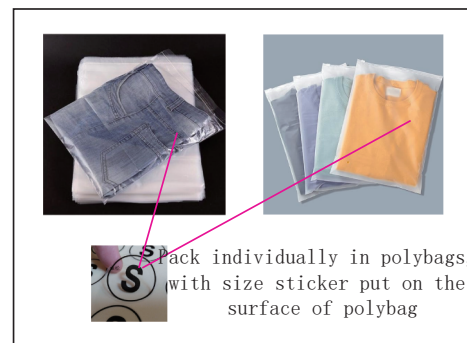

Size splits

Choose the corresponding size range of this SKU

Men's size	S	M	L	XL	2XL	3XL	4XL	5XL
order quantity								

Ladies' size	L8	L10	L12	L14	L16	L18
order quantity						

Kids' size	S	M	L	XL	2XL	3XL	4XL	5XL
order quantity								

LOGO refer colour