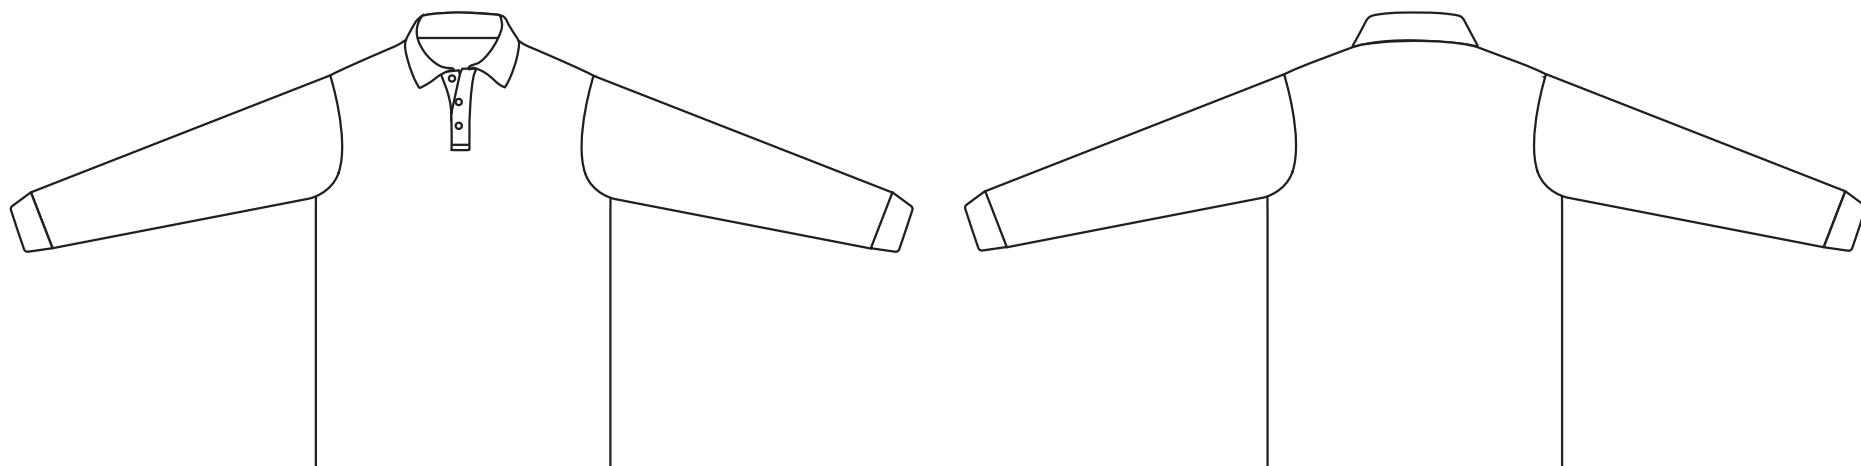

Product: PCC854

Product Size: Men's Size

Size S: chest=106cm; Body length=70.5cm ; Size M: chest=111cm; Body length=73cm

Size L: chest=116cm; Body length=75.5cm ; Size XL: chest=121cm; Body length=78cm

Size 2XL: chest=126cm; Body length=80.5cm ; Size 3XL: chest=131cm; Body length=83cm

Size 4XL: chest=136cm; Body length=85.5cm ; Size 5XL: chest=141cm; Body length=88cm

Decoration Options: Sublimation

Size:L

Shown at 8% actual size

\*Please note, some information on tags may be covered by the stitching seam connecting it to the garment. Please take note when designing your tag. This applies to the neckline, shoulder seam, side seam, sleeves or bottom hem.