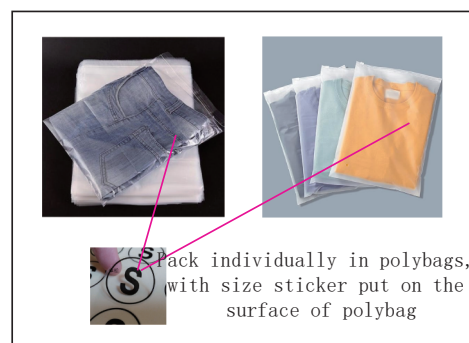

Size 4XL: chest=136cm; Body length=85.5cm ; Size 5XL: chest=141cm; Body length=88cm

Decoration Options: Sublimation

Size:L

Shown at 8% actual size

\*Please note, some information on tags may be covered by the stitching seam connecting it to the garment. Please take note when designing your tag. This applies to the neckline, shoulder seam, side seam, sleeves or bottom hem.

Size splits

Choose the corresponding size range of this SKU

Men's size	S	M	L	XL	2XL	3XL	4XL	5XL
order quantity								

Ladies' size	L8	L10	L12	L14	L16	L18
order quantity						

Kids'size	S	M	L	XL	2XL	3XL	4XL	5XL
order quantity								

LOGO refer colour

- PMS XX C
- PMS XX C
- PMS XX C

label type	√ if required (customized brand label will cause additional cost, our product included standard size label and wash label)	
brand label		
size label		
wash label		