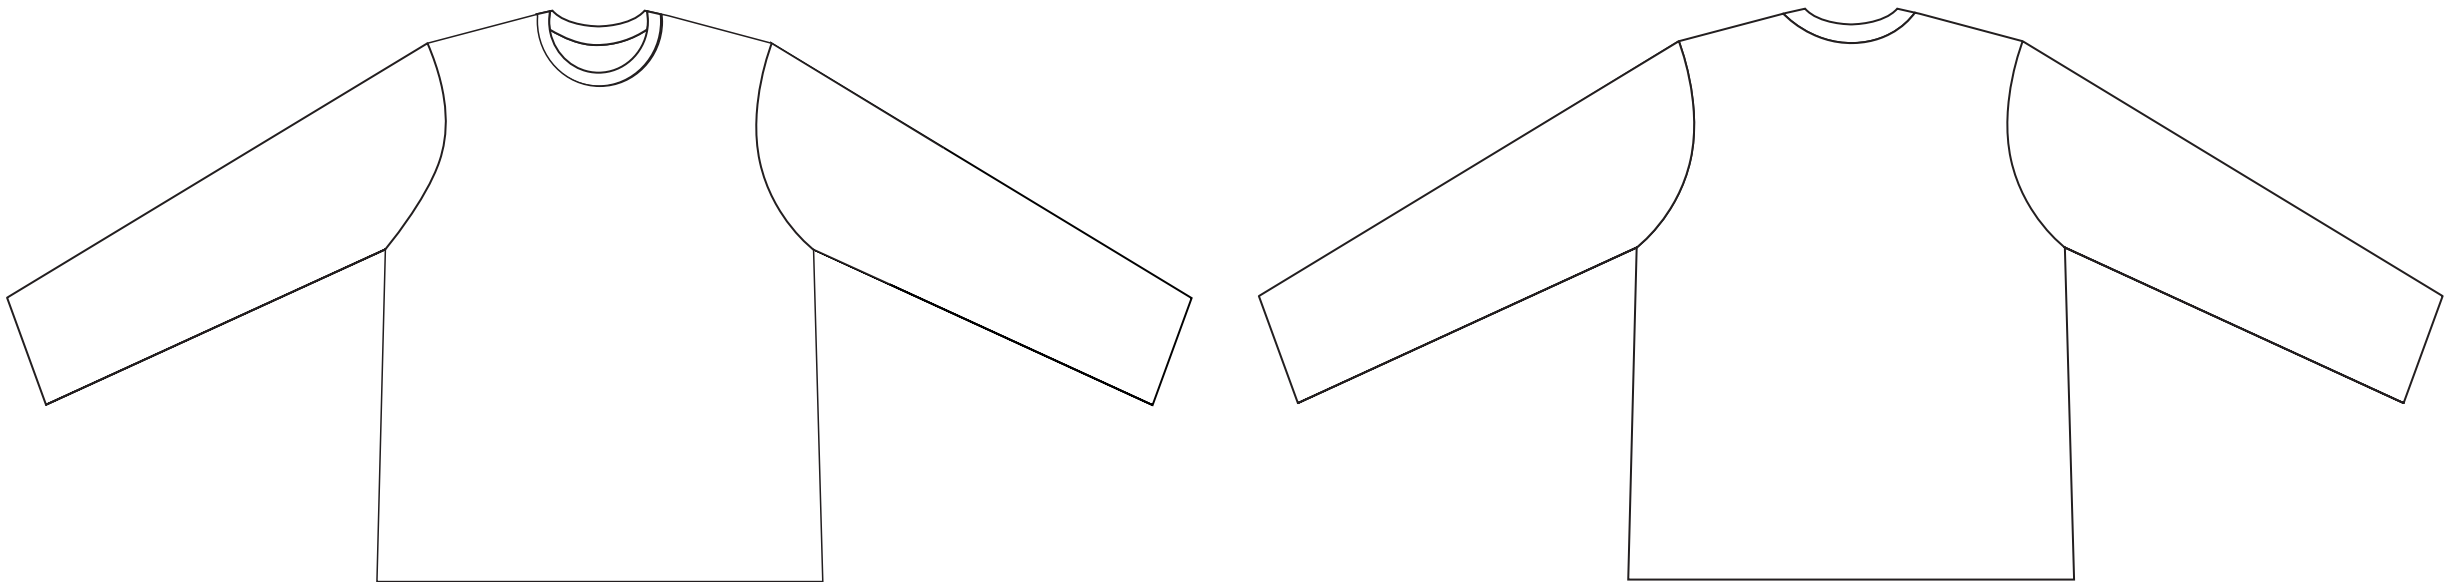

Product: PCC862
 Product Size: Men's Size
 Size S: chest=106cm; Body length=70.5cm ; Size M: chest=111cm; Body length=73cm
 Size L: chest=116cm; Body length=75.5cm ; Size XL: chest=121cm; Body length=78cm
 Size 2XL: chest=126cm; Body length=80.5cm ; Size 3XL: chest=131cm; Body length=83cm
 Size 4XL: chest=136cm; Body length=85.5cm ; Size 5XL: chest=141cm; Body length=88cm
 Decoration Options: Sublimation

Size:L

Shown at 10% actual size

*Please note, some information on tags may be covered by the stitching seam connecting it to the garment. Please take note when designing your tag. This applies to the neckline, shoulder seam, side seam, sleeves or bottom hem.