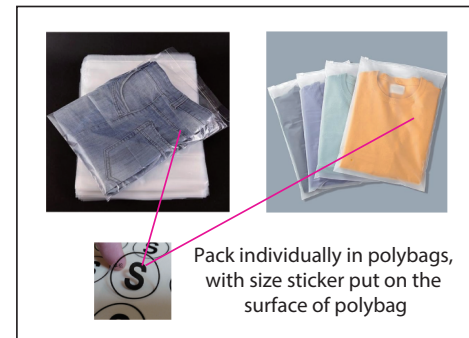

Product: PCC863
 Product Size: Size S: chest=104cm; Body length=68cm ; Size M: chest=109cm; Body length=70.5cm
 Size L: chest=114cm; Body length=73cm ; Size XL: chest=119cm; Body length=75.5cm
 Size 2XL: chest=124cm; Body length=77cm ; Size 3XL: chest=129cm; Body length=78.5cm
 Size 4XL: chest=134cm; Body length=80cm ; Size 5XL: chest=139cm; Body length=81.5cm
 Decoration Options: Sublimation

Size:L

Shown at 10% actual size

*Please note, some information on tags may be covered by the stitching seam connecting it to the garment. Please take note when designing your tag. This applies to the neckline, shoulder seam, side seam, sleeves or bottom hem.

Size splits

Men's size	S	M	L	XL	2XL	3XL	4XL	5XL
order quantity								

Ladies' size	L8	L10	L12	L14	L16	L18
order quantity						

LOGO refer colour

label type	√ if required (customized brand label will cause additional cost, our product included standard size label and wash label defaulty)	
brand label		
size label		
wash label		