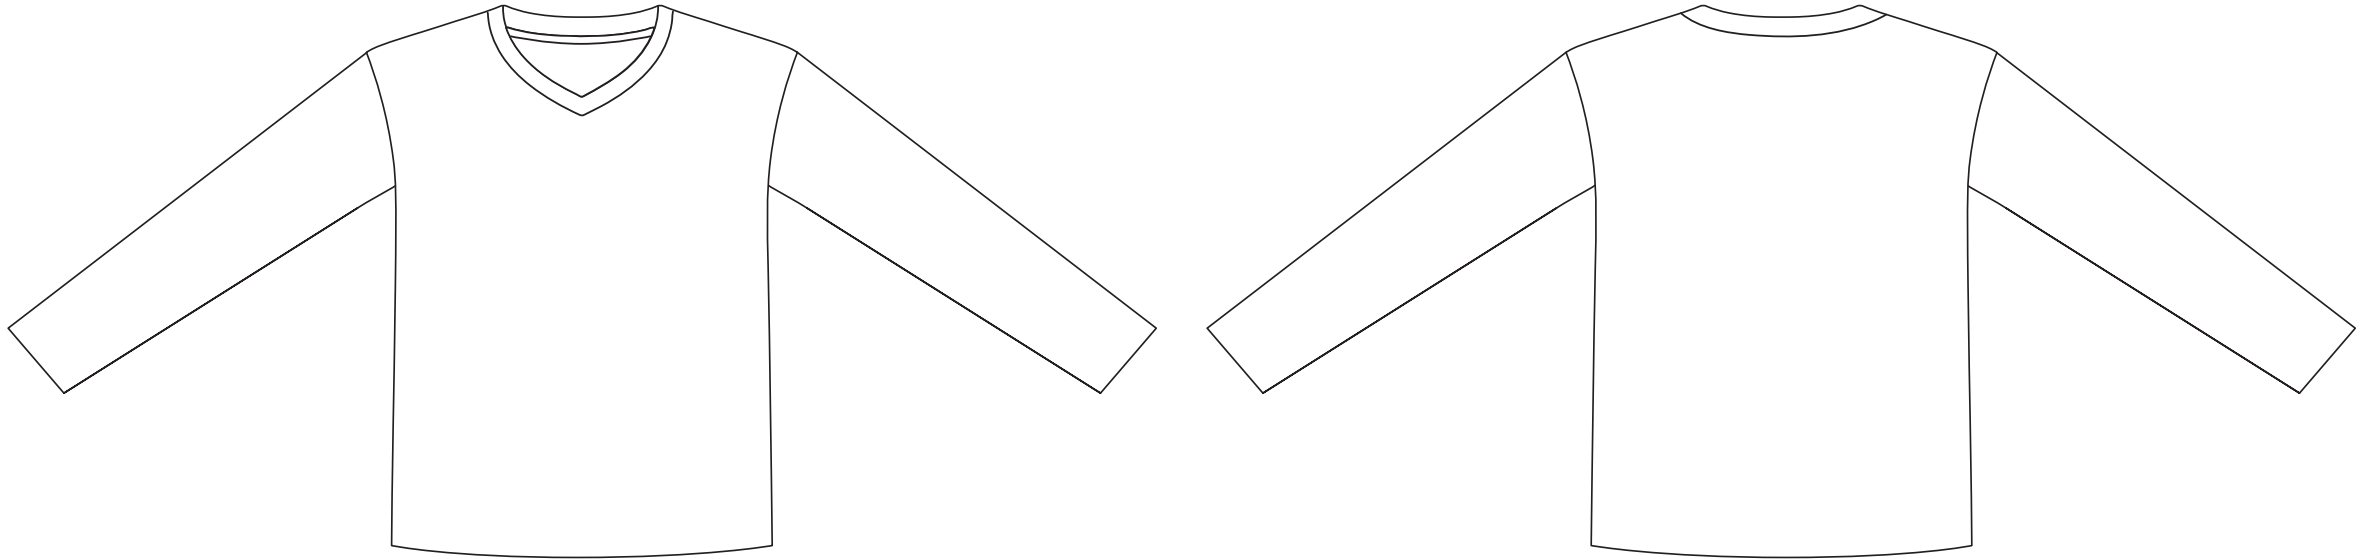

Product: PCC863
 Product Size: Size S: chest=104cm; Body length=68cm ; Size M: chest=109cm; Body length=70.5cm
 Size L: chest=114cm; Body length=73cm ; Size XL: chest=119cm; Body length=75.5cm
 Size 2XL: chest=124cm; Body length=77cm ; Size 3XL: chest=129cm; Body length=78.5cm
 Size 4XL: chest=134cm; Body length=80cm ; Size 5XL: chest=139cm; Body length=81.5cm
 Decoration Options: Sublimation

Size:L

Shown at 10% actual size

*Please note, some information on tags may be covered by the stitching seam connecting it to the garment. Please take note when designing your tag. This applies to the neckline, shoulder seam, side seam, sleeves or bottom hem.

Size splits

Men's size	S	M	L	XL	2XL	3XL	4XL	5XL
order quantity								

Ladies' size	L8	L10	L12	L14	L16	L18
order quantity						

LOGO refer colour

label type	√ if required (customized brand label will cause additional cost, our product included standard size label and wash label defaulty)	
brand label		
size label		
wash label		