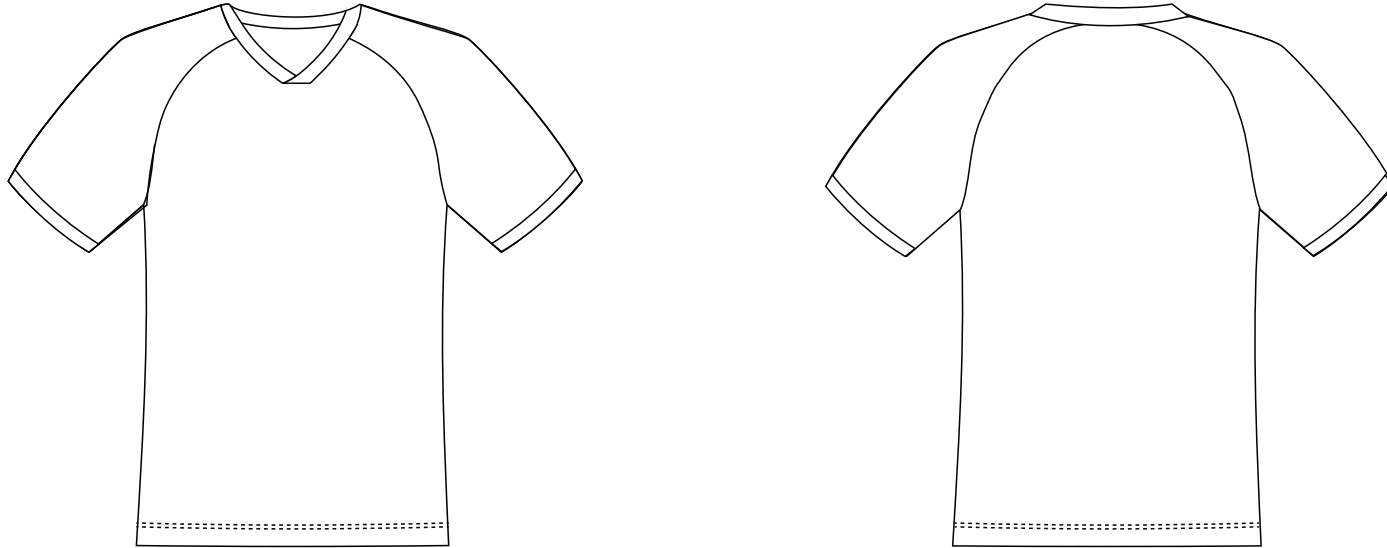

Product: PCC865  
 Product Size: Men's Size  
 Size S: chest=106cm; Body length=70.5cm ; Size M: chest=111cm; Body length=73cm  
 Size L: chest=116cm; Body length=75.5cm ; Size XL: chest=121cm; Body length=78cm  
 Size 2XL: chest=126cm; Body length=80.5cm ; Size 3XL: chest=131cm; Body length=83cm  
 Size 4XL: chest=136cm; Body length=85.5cm ; Size 5XL: chest=141cm; Body length=88cm  
 Decoration Options: Sublimation

## Size:L

Shown at 10% actual size

\*Please note, some information on tags may be covered by the stitching seam connecting it to the garment. Please take note when designing your tag. This applies to the neckline, shoulder seam, side seam, sleeves or bottom hem.

### LOGO refer colour

-  PMS XX C
-  PMS XX C
-  PMS XX C

label type	√ if required (customized brand label will cause additional cost, our product included standard size label and wash label defaultly)	
brand label		
size label		
wash label		