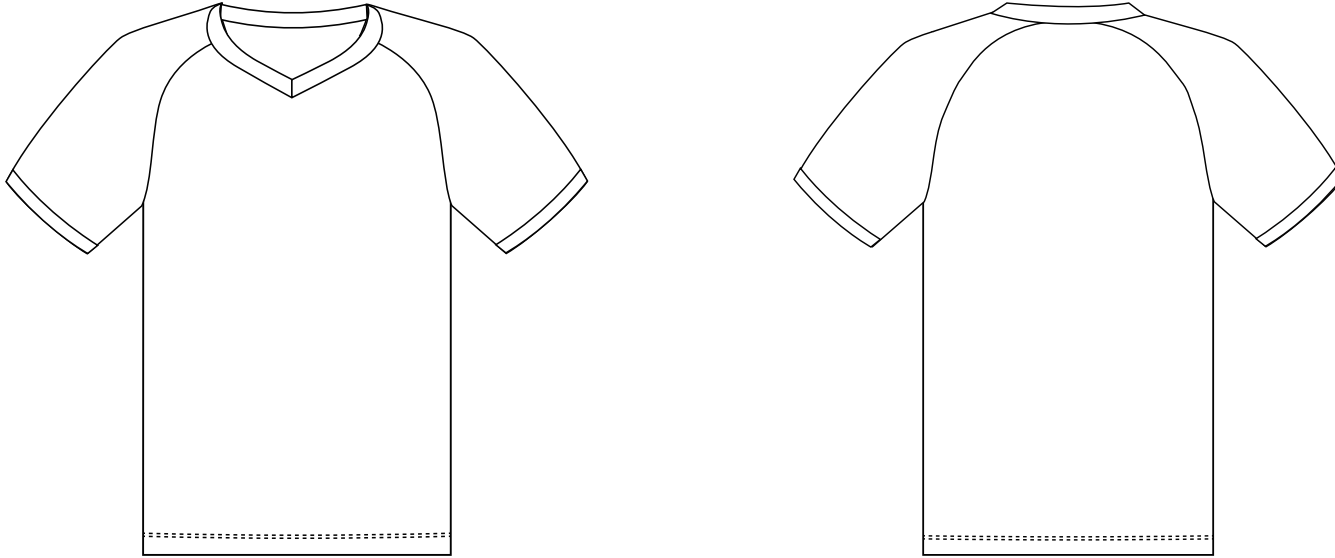

Product: PCC867
 Product Size: Men's Size
 Size S: chest=104cm; Body length=68cm ; Size M: chest=109cm; Body length=70.5cm
 Size L: chest=114cm; Body length=73cm ; Size XL: chest=119cm; Body length=75.5cm
 Size 2XL: chest=124cm; Body length=77cm ; Size 3XL: chest=129cm; Body length=78.5cm
 Size 4XL: chest=134cm; Body length=80cm ; Size 5XL: chest=139cm; Body length=81.5cm
 Decoration Options: Sublimation

Size:L

Shown at 10% actual size

*Please note, some information on tags may be covered by the stitching seam connecting it to the garment. Please take note when designing your tag. This applies to the neckline, shoulder seam, side seam, sleeves or bottom hem.