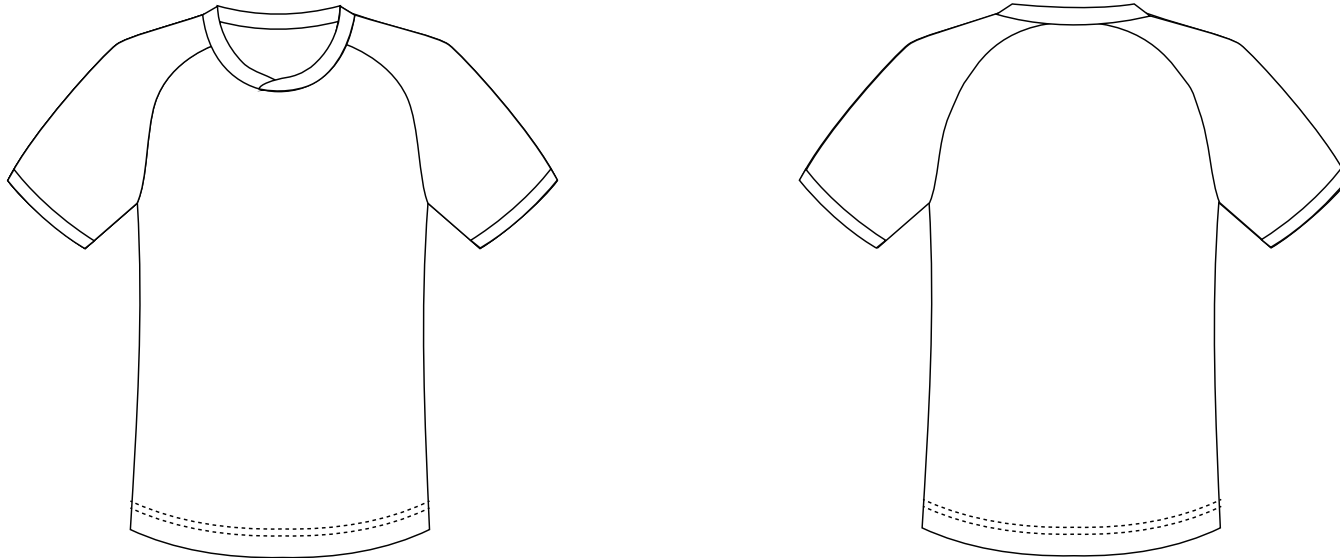

Product: PCC872  
 Product Size: Men's Size  
 Size S: chest=104cm; Body length=68cm ; Size M: chest=109cm; Body length=70.5cm  
 Size L: chest=114cm; Body length=73cm ; Size XL: chest=119cm; Body length=75.5cm  
 Size 2XL: chest=124cm; Body length=77cm ; Size 3XL: chest=129cm; Body length=78.5cm  
 Size 4XL: chest=134cm; Body length=80cm ; Size 5XL: chest=139cm; Body length=81.5cm  
 Decoration Options: Sublimation

## Size:L

Shown at 10% actual size

\*Please note, some information on tags may be covered by the stitching seam connecting it to the garment. Please take note when designing your tag. This applies to the neckline, shoulder seam, side seam, sleeves or bottom hem.