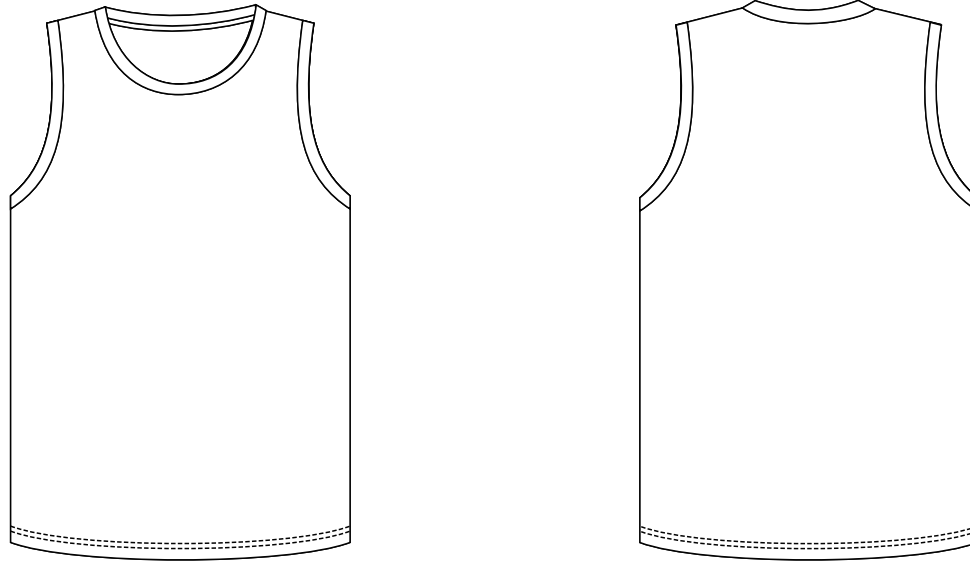

Product: PCC875  
 Product Size: Men's Size  
 Size S: chest=101cm; Body length=68cm ; Size M: chest=106cm; Body length=71cm  
 Size L: chest=111cm; Body length=74cm ; Size XL: chest=116cm; Body length=77cm  
 Size 2XL: chest=121cm; Body length=80cm ; Size 3XL: chest=126cm; Body length=83cm  
 Size 4XL: chest=131cm; Body length=86cm ; Size 5XL: chest=136cm; Body length=89cm  
 Decoration Options: Sublimation

## Size:L

Shown at 10% actual size

\*Please note, some information on tags may be covered by the stitching seam connecting it to the garment. Please take note when designing your tag. This applies to the neckline, shoulder seam, side seam, sleeves or bottom hem.