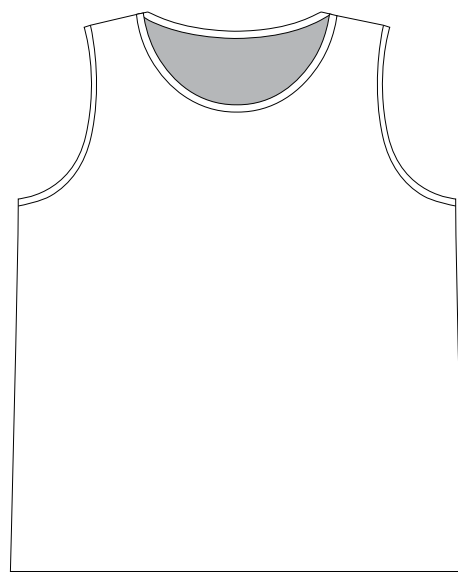

Product:

PCC882

Product Size:

Women's Size

Size 6: chest=87cm; Body length=62cm ; Size 8: chest=92cm; Body length=64cm

Size 10: chest=97cm; Body length=66cm ; Size 12: chest=102cm; Body length=68cm

Size 14: chest=107cm; Body length=70cm ; Size 16: chest=112cm; Body length=72cm

Size 18: chest=117cm; Body length=74cm

Decoration Options: Sublimation

Size:10

Front

Back

Shown at 10% actual size

- Knife line
- Safe print area
- Bleed area

Product: PCC882

Product Size: Men's Size

Size S: chest=106cm; Body length=70cm ; Size M: chest=111cm; Body length=72cm

Size L: chest=116cm; Body length=74cm ; Size XL: chest=121cm; Body length=76cm

Size 2XL: chest=126cm; Body length=78cm ; Size 3XL: chest=136cm; Body length=80cm

Size 4XL: chest=140cm; Body length=81cm ; Size 5XL: chest=146cm; Body length=82cm

Decoration Options: Sublimation

Size:L

Front

Back

Shown at 10% actual size

- Knife line
- Safe print area
- Bleed area