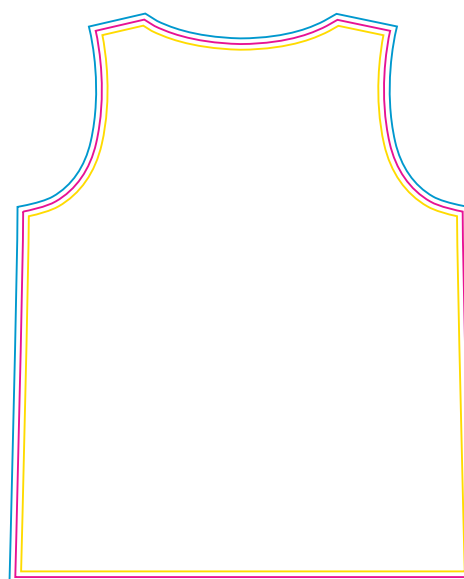

Product:

PCC882

Product Size:

Women's Size

Size 6: chest=87cm; Body length=62cm ; Size 8: chest=92cm; Body length=64cm

Size 10: chest=97cm; Body length=66cm ; Size 12: chest=102cm; Body length=68cm

Size 14: chest=107cm; Body length=70cm ; Size 16: chest=112cm; Body length=72cm

Size 18: chest=117cm; Body length=74cm

Decoration Options: Sublimation

Size:10

Front

Back

Shown at 10% actual size

- Knife line
- Safe print area
- Bleed area

Product: PCC882

Size 4XL: chest=140cm; Body length=81cm ; Size 5XL: chest=146cm; Body length=82cm

Decoration Options: Sublimation

Size:L

Front

Back

Shown at 10% actual size

- Knife line
- Safe print area
- Bleed area