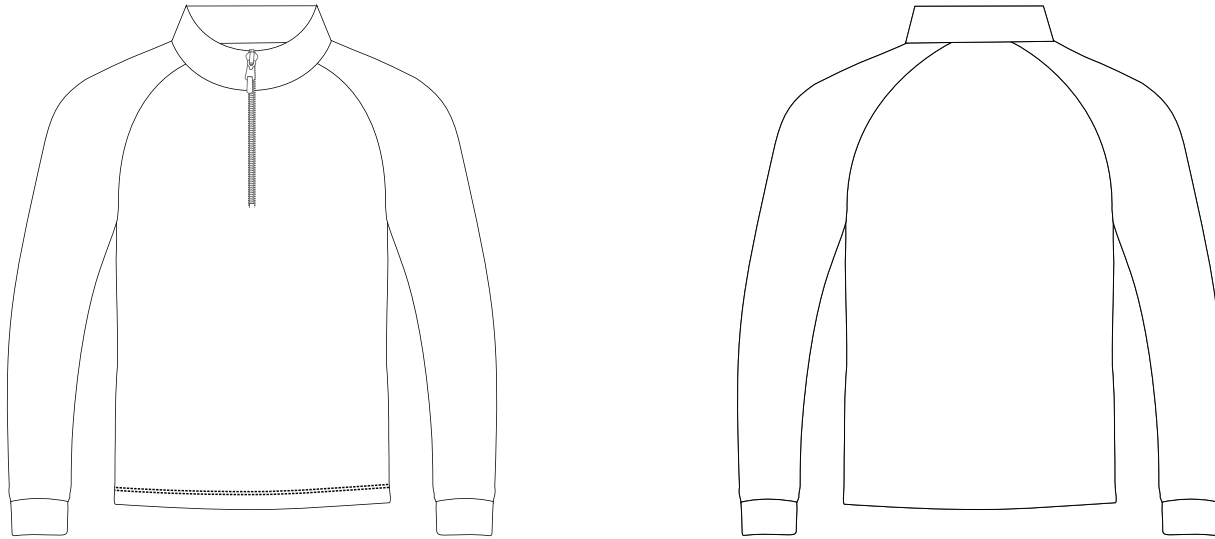

Product: PCC888
 Product Size: Men's Size
 Size S: chest=105cm; Body length=66cm ; Size M: chest=108cm; Body length=68cm
 Size L: chest=112cm; Body length=70cm ; Size XL: chest=116cm; Body length=72cm
 Size 2XL: chest=120cm; Body length=74cm ; Size 3XL: chest=124cm; Body length=76cm
 Size 4XL: chest=128cm; Body length=78cm
 Decoration Options: Sublimation

Size:L

Shown at 10% actual size

*Please note, some information on tags may be covered by the stitching seam connecting it to the garment. Please take note when designing your tag. This applies to the neckline, shoulder seam, side seam, sleeves or bottom hem.