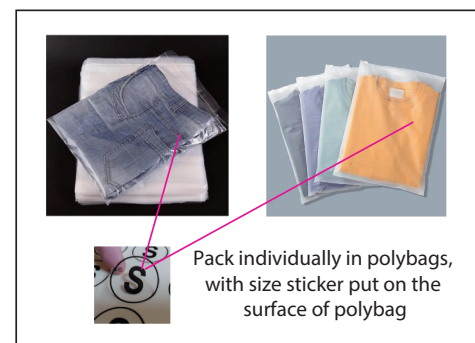

Size splits

Choose the corresponding size range of this SKU

Men's size	S	M	L	XL	2XL	3XL	4XL	5XL
order quantity								

Ladies' size	L8	L10	L12	L14	L16	L18
order quantity						

Kids'size	S	M	L	XL	2XL	3XL	4XL	5XL
order quantity								

LOGO refer colour

- PMS XX C
- PMS XX C
- PMS XX C