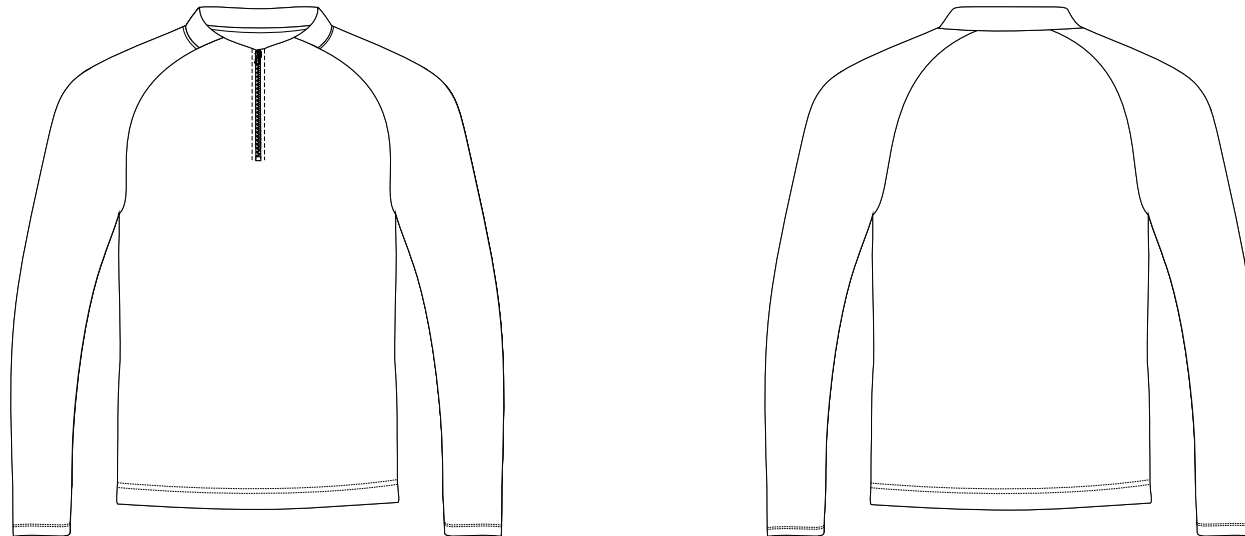

Product: PCC889  
 Product Size: Men's Size  
 Size S: chest=105cm; Body length=66cm ; Size M: chest=108cm; Body length=68cm  
 Size L: chest=112cm; Body length=70cm ; Size XL: chest=116cm; Body length=72cm  
 Size 2XL: chest=120cm; Body length=74cm ; Size 3XL: chest=124cm; Body length=76cm  
 Size 4XL: chest=128cm; Body length=78cm  
 Decoration Options: Sublimation

Size:L

Shown at 10% actual size

\*Please note, some information on tags may be covered by the stitching seam connecting it to the garment. Please take note when designing your tag. This applies to the neckline, shoulder seam, side seam, sleeves or bottom hem.