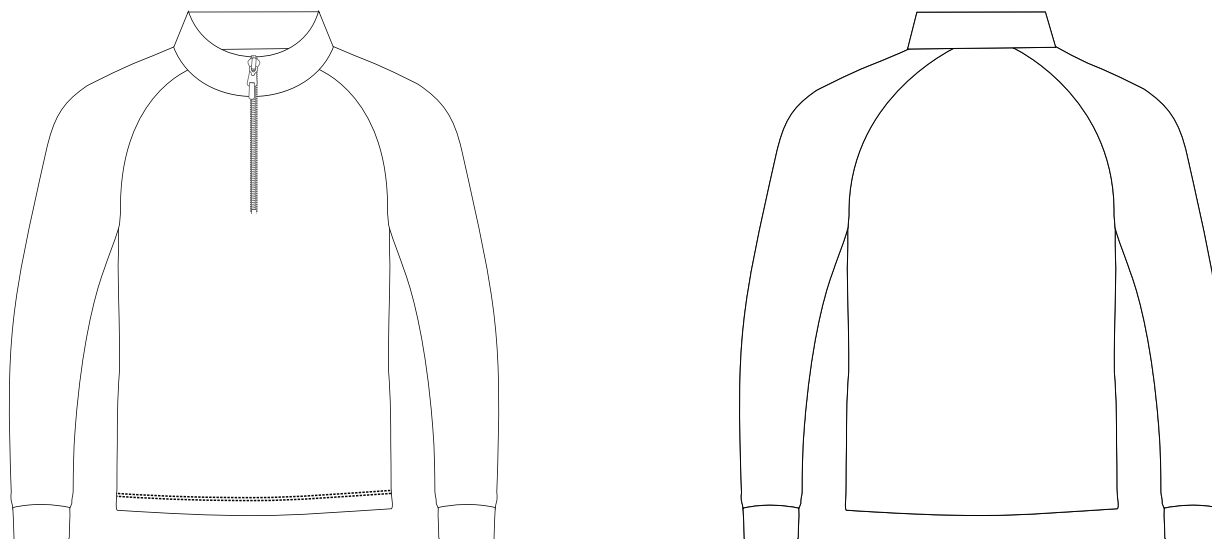

Product: PCC890
 Product Size: Men's Size
 Size S: chest=105cm; Body length=66cm ; Size M: chest=108cm; Body length=68cm
 Size L: chest=112cm; Body length=70cm ; Size XL: chest=116cm; Body length=72cm
 Size 2XL: chest=120cm; Body length=74cm ; Size 3XL: chest=124cm; Body length=76cm
 Size 4XL: chest=128cm; Body length=78cm
 Decoration Options: Sublimation

Size:L

Shown at 10% actual size

*Please note, some information on tags may be covered by the stitching seam connecting it to the garment. Please take note when designing your tag. This applies to the neckline, shoulder seam, side seam, sleeves or bottom hem.