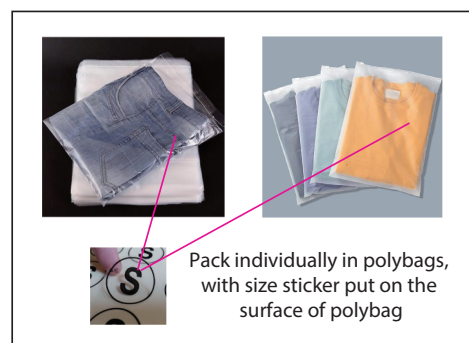

Size splits

Choose the corresponding size range of this SKU

Men's size	S	M	L	XL	2XL	3XL	4XL	5XL
order quantity								

Ladies' size	L8	L10	L12	L14	L16	L18
order quantity						

Kids' size	S	M	L	XL	2XL	3XL	4XL	5XL
order quantity								

LOGO refer colour

- PMS XX C
- PMS XX C
- PMS XX C