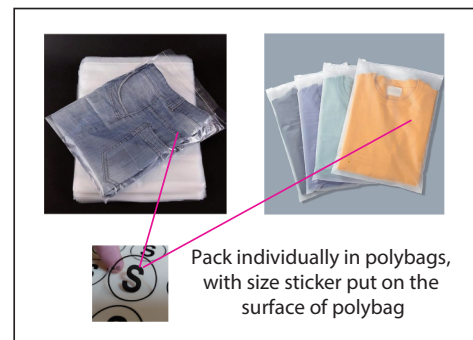

Product: PCC902
 Product Size: 600mm(L) x 600mm(W),Hood:300mm(W) x600mm(L)
 Decoration Options: Sublimation

Front

Print size: 600mm(L) x 600mm(W)

Back

Print size: 600mm(L) x 600mm(W)

Hood

Print size: 600mm(L) x 300mm(W)

- Knife line
- Safe print area
- Bleed are

Shown at 10% actual size

*Please note, some information on tags may be covered by the stitching seam connecting it to the garment. Please take note when designing your tag. This applies to the neckline, shoulder seam, side seam, sleeves or bottom hem.

Size splits

Choose the corresponding size range of this SKU

Men's size	S	M	L	XL	2XL	3XL	4XL	5XL
order quantity								

Ladies' size	L8	L10	L12	L14	L16	L18
order quantity						

Kids'size	S	M	L	XL	2XL	3XL	4XL	5XL
order quantity								

LOGO refer colour

- PMS XX C
- PMS XX C
- PMS XX C

label type	√ if required (customized brand label will cause additional cost, our product included standard size label and wash label defaulty)	
brand label		
size label		
wash label		