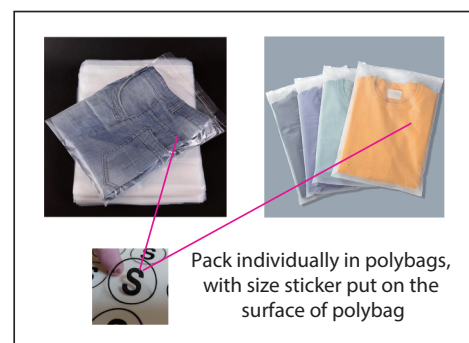

Product: PCC903
 Product Size: 60mm(L) x 60mm(W),Hood:30mm(W) x60mm(L)
 Decoration Options: Sublimation

Front

Back

Hood

- Knife line
- Safe print area
- Bleed are

Shown at 10% actual size

*Please note, some information on tags may be covered by the stitching seam connecting it to the garment. Please take note when designing your tag. This applies to the neckline, shoulder seam, side seam, sleeves or bottom hem.

Size splits

Choose the corresponding size range of this SKU

Men's size	S	M	L	XL	2XL	3XL	4XL	5XL
order quantity								

Ladies' size	L8	L10	L12	L14	L16	L18
order quantity						

Kids'size	S	M	L	XL	2XL	3XL	4XL	5XL
order quantity								

LOGO refer colour

- PMS XX C
- PMS XX C
- PMS XX C

label type	√ if required (customized brand label will cause additional cost, our product included standard size label and wash label defaulty)	
brand label		
size label		
wash label		